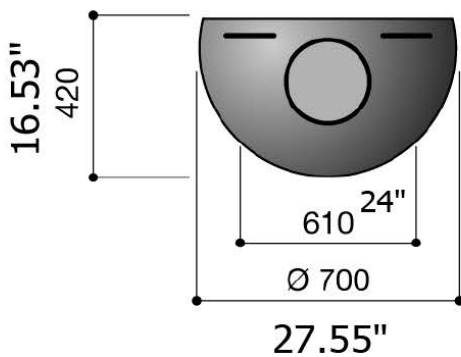

EMIFOCUS - Outdoor

Scale 1 : 20

Note : imperial are rounded from metric

Installation Manual