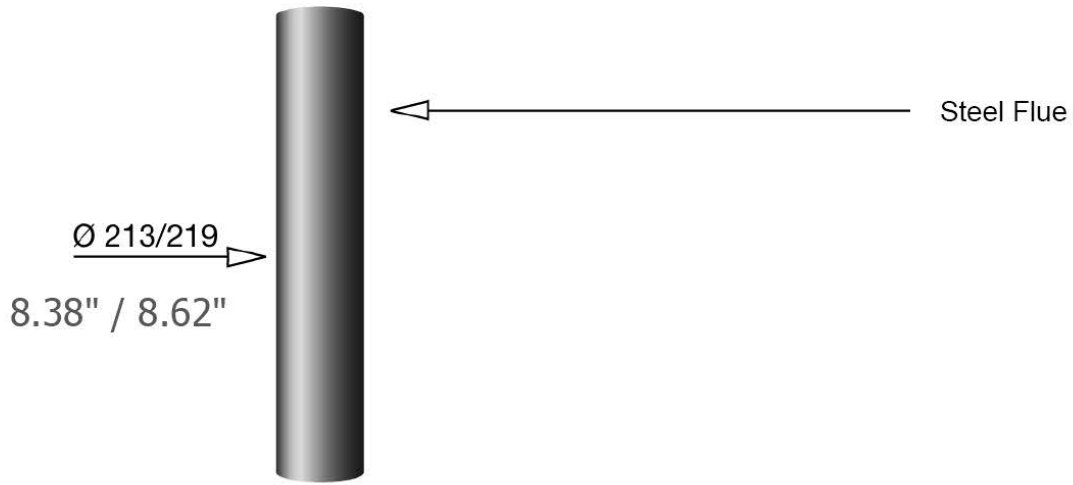

EMIFOCUS - Outdoor

Scale 1 : 20

Note : imperial are rounded from metric

Installation Manual