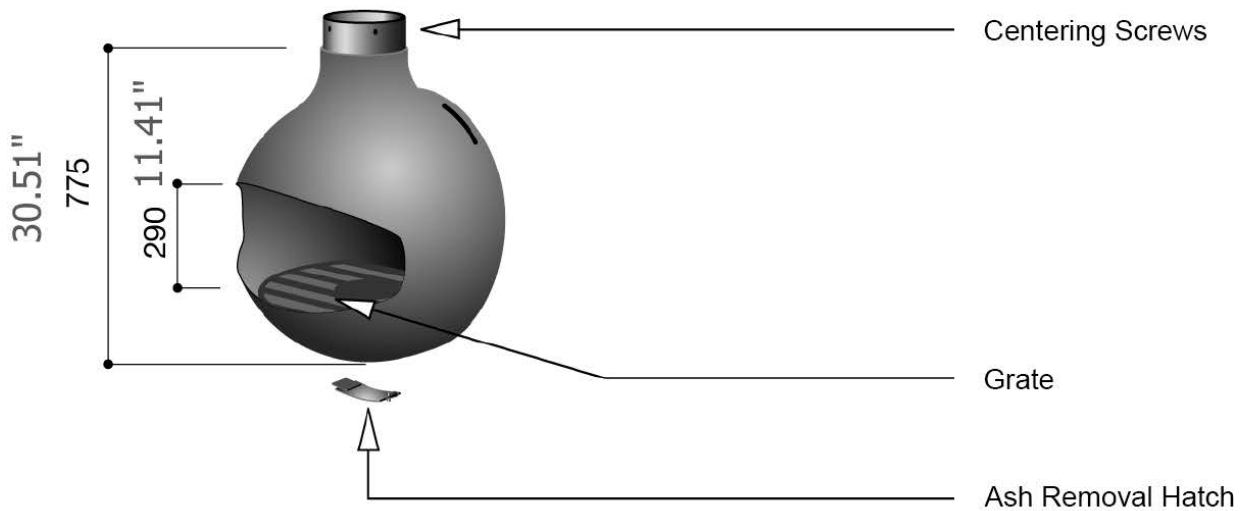

EMIFOCUS - Outdoor

Scale 1 : 20

Note : imperial are rounded from metric

Installation Manual