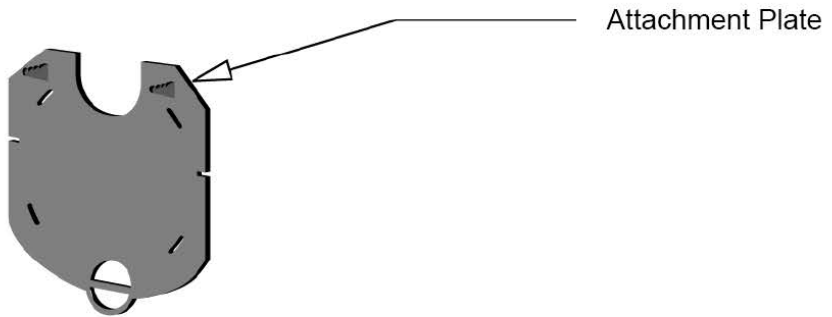

EMIFOCUS - Outdoor

Scale 1 : 20

Note : imperial are rounded from metric

Installation Manual