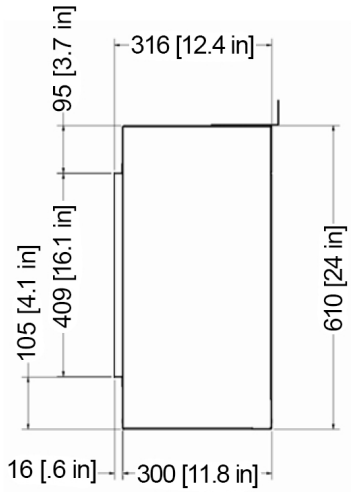

E72 Specifications: 1-Sided

MODEL	HEIGHT	WIDTH	DEPTH
E72	24"	69"	11 13/16"
	610mm	1752mm	300mm

BOXED WEIGHT	UNBOXED WEIGHT
82KG (181lbs)	71.55KG (158lbs)