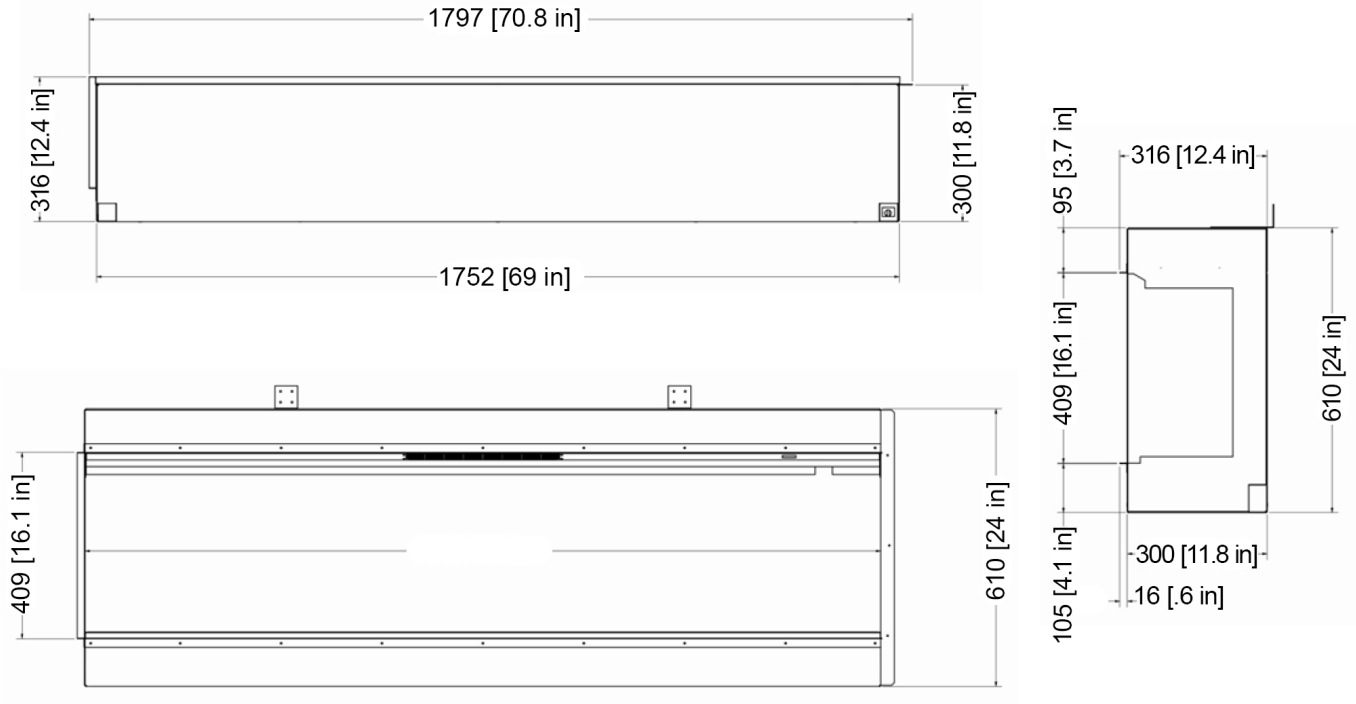

E72 Specifications: 2-Sided

| MODEL | HEIGHT | WIDTH | DEPTH |
|------------|--------|--------|-----------|
| E72 | 24" | 69" | 11 13/16" |
| | 610mm | 1752mm | 300mm |

| | |
|---------------------|-----------------------|
| BOXED WEIGHT | UNBOXED WEIGHT |
| 82KG (181lbs) | 71.55KG (158lbs) |