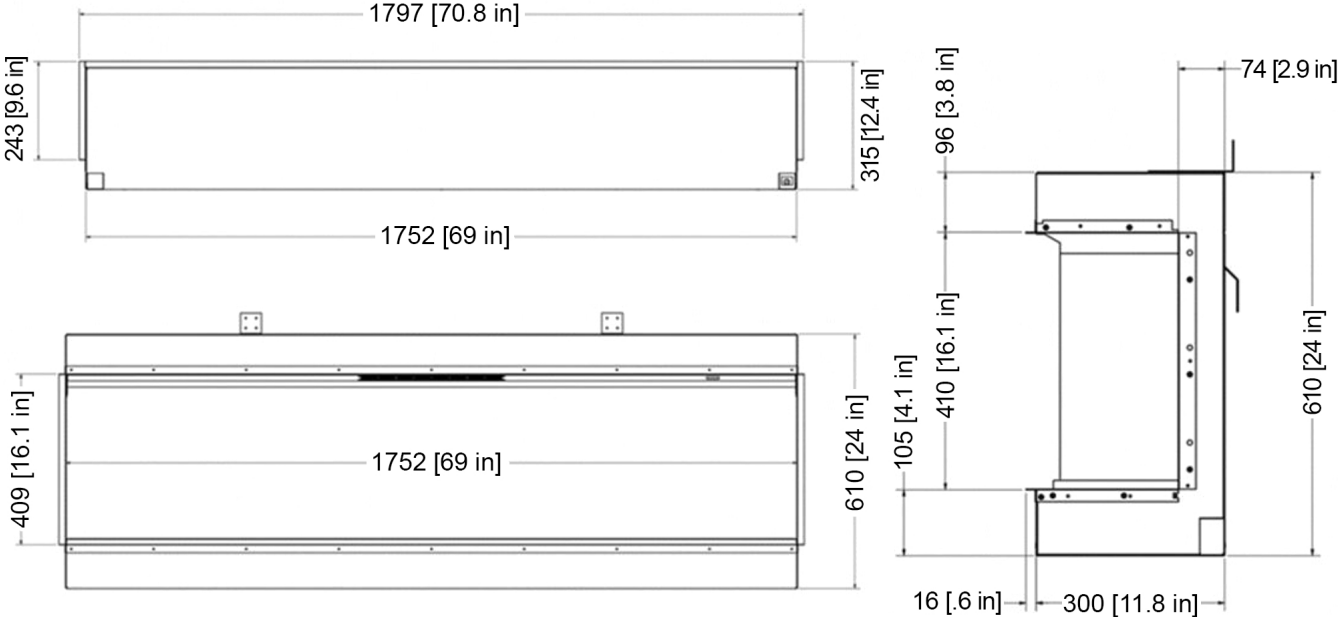

E72 Specifications: 3-Sided

MODEL	HEIGHT	WIDTH	DEPTH
E72	24"	69"	11 13/16"
	610mm	1752mm	300mm

BOXED WEIGHT	UNBOXED WEIGHT
82KG (181lbs)	71.55KG (158lbs)