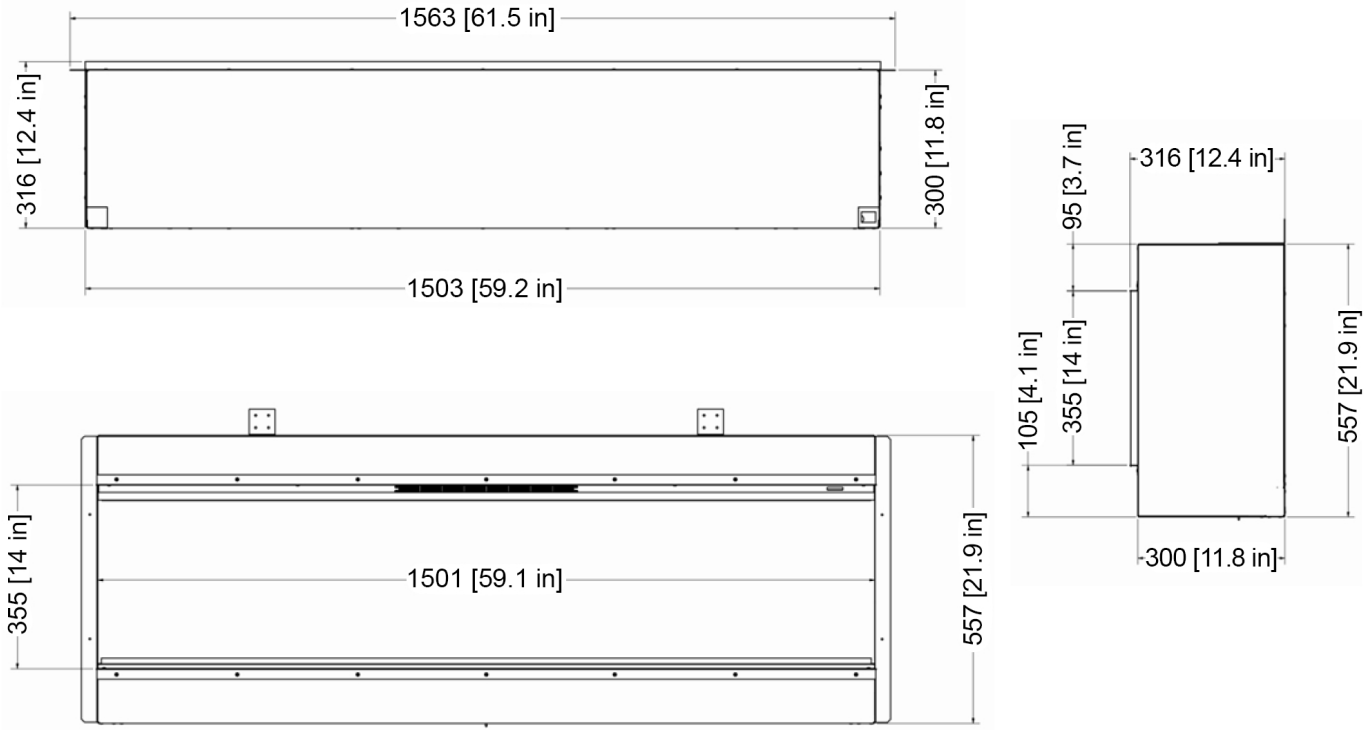

E60 Specifications: 1-Sided

MODEL	HEIGHT	WIDTH	DEPTH
E60	21 15/16"	59 3/16"	11 13/16"
	557mm	1503mm	300mm

BOXED WEIGHT	UNBOXED WEIGHT
62KG (137lbs)	51.55KG (114lbs)