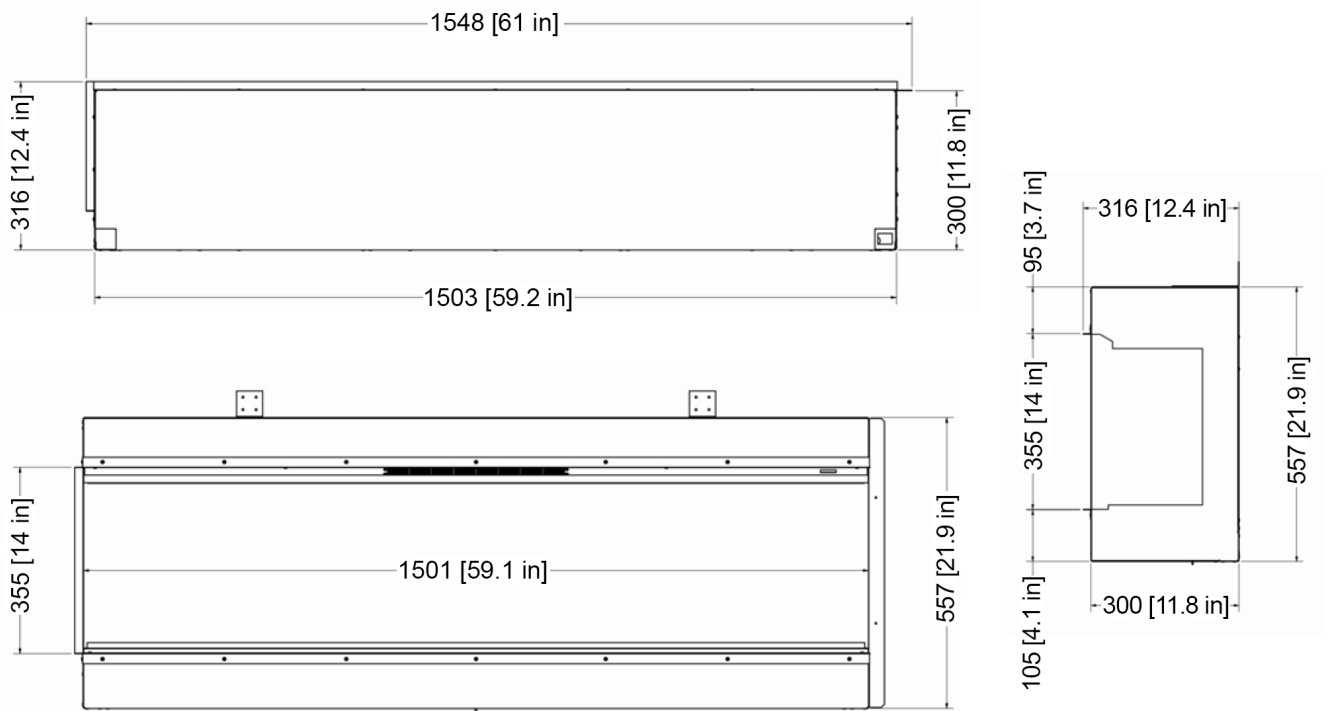

E60 Specifications: 2-Sided

MODEL	HEIGHT	WIDTH	DEPTH
E60	21 15/16"	59 3/16"	11 13/16"
	557mm	1503mm	300mm

BOXED WEIGHT	UNBOXED WEIGHT
62KG (137lbs)	51.55KG (114lbs)