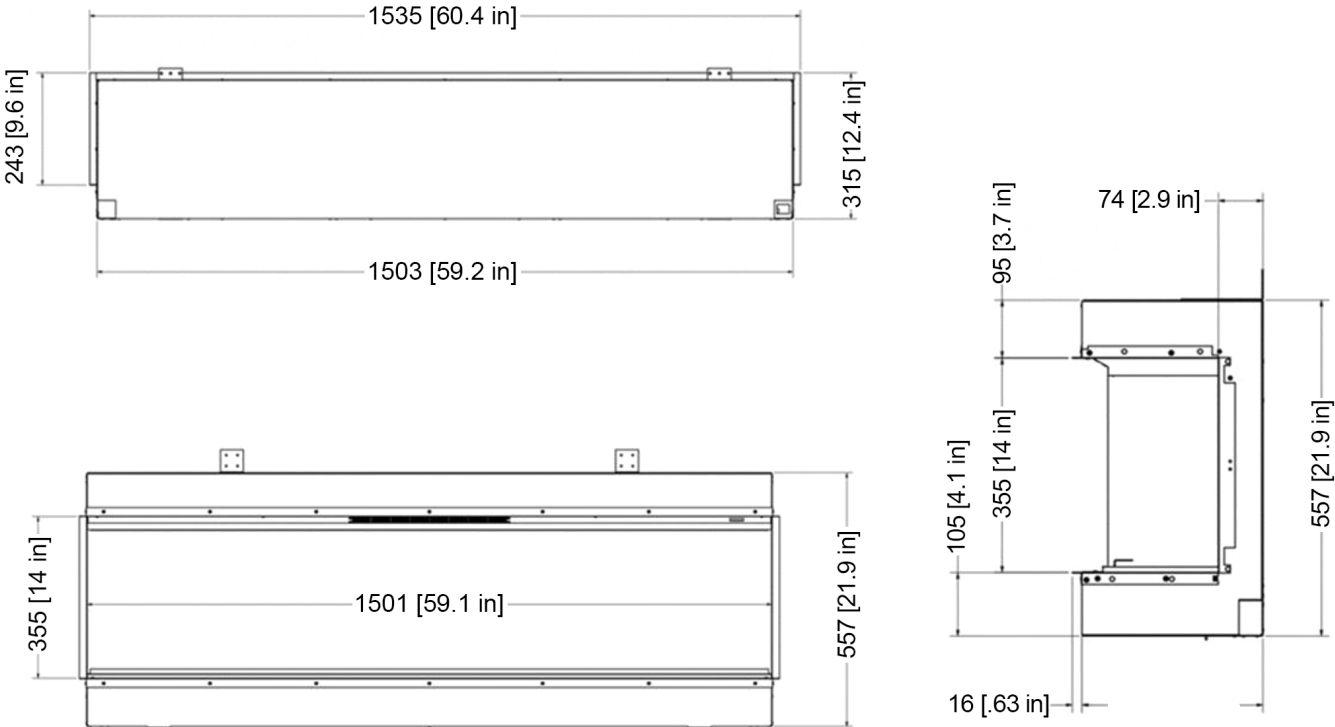

E60 Specifications: 3-Sided

MODEL	HEIGHT	WIDTH	DEPTH
E60	21 15/16"	59 3/16"	11 13/16"
	557mm	1503mm	300mm

BOXED WEIGHT	UNBOXED WEIGHT
62KG (137lbs)	51.55KG (114lbs)