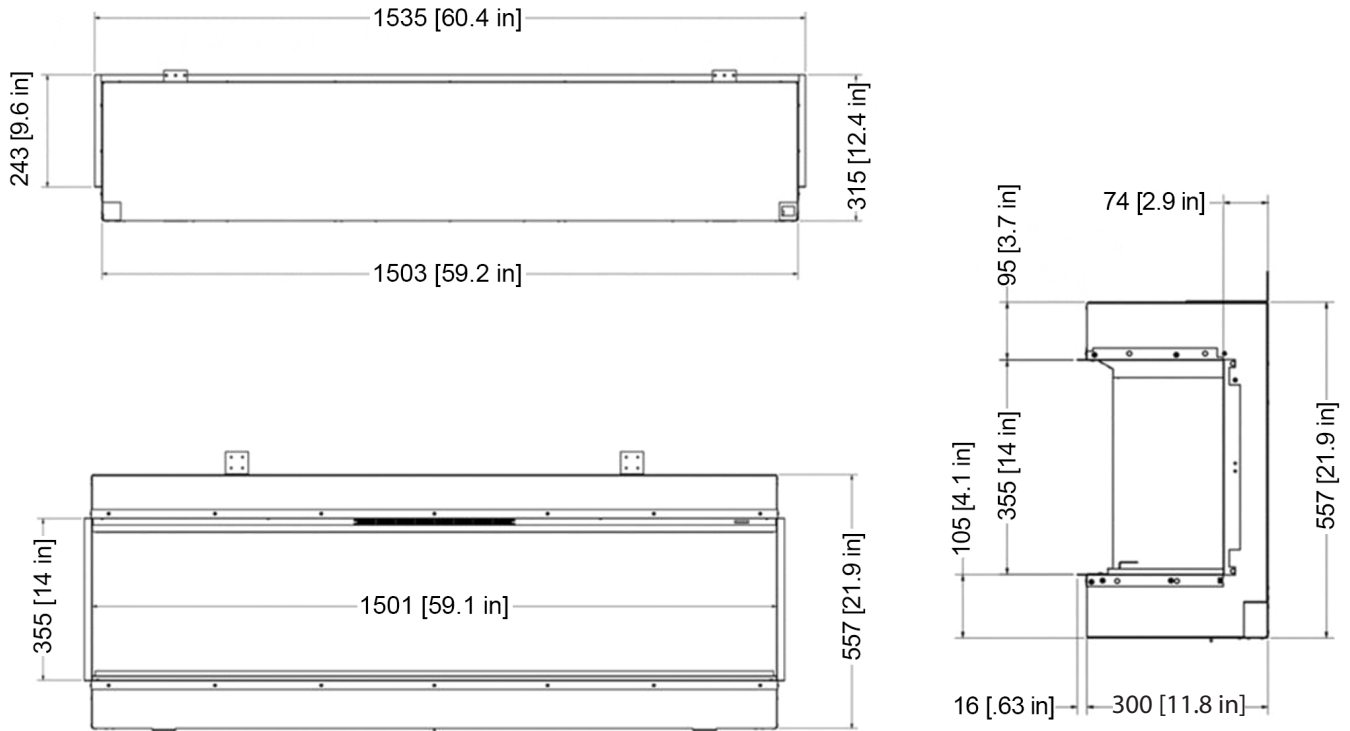

# E60 Specifications: 3-Sided

MODEL	HEIGHT	WIDTH	DEPTH
<b>E60</b>	21 15/16"	59 3/16"	11 13/16"
	557mm	1503mm	300mm

<b>BOXED WEIGHT</b>	<b>UNBOXED WEIGHT</b>
62KG (137lbs)	51.55KG (114lbs)