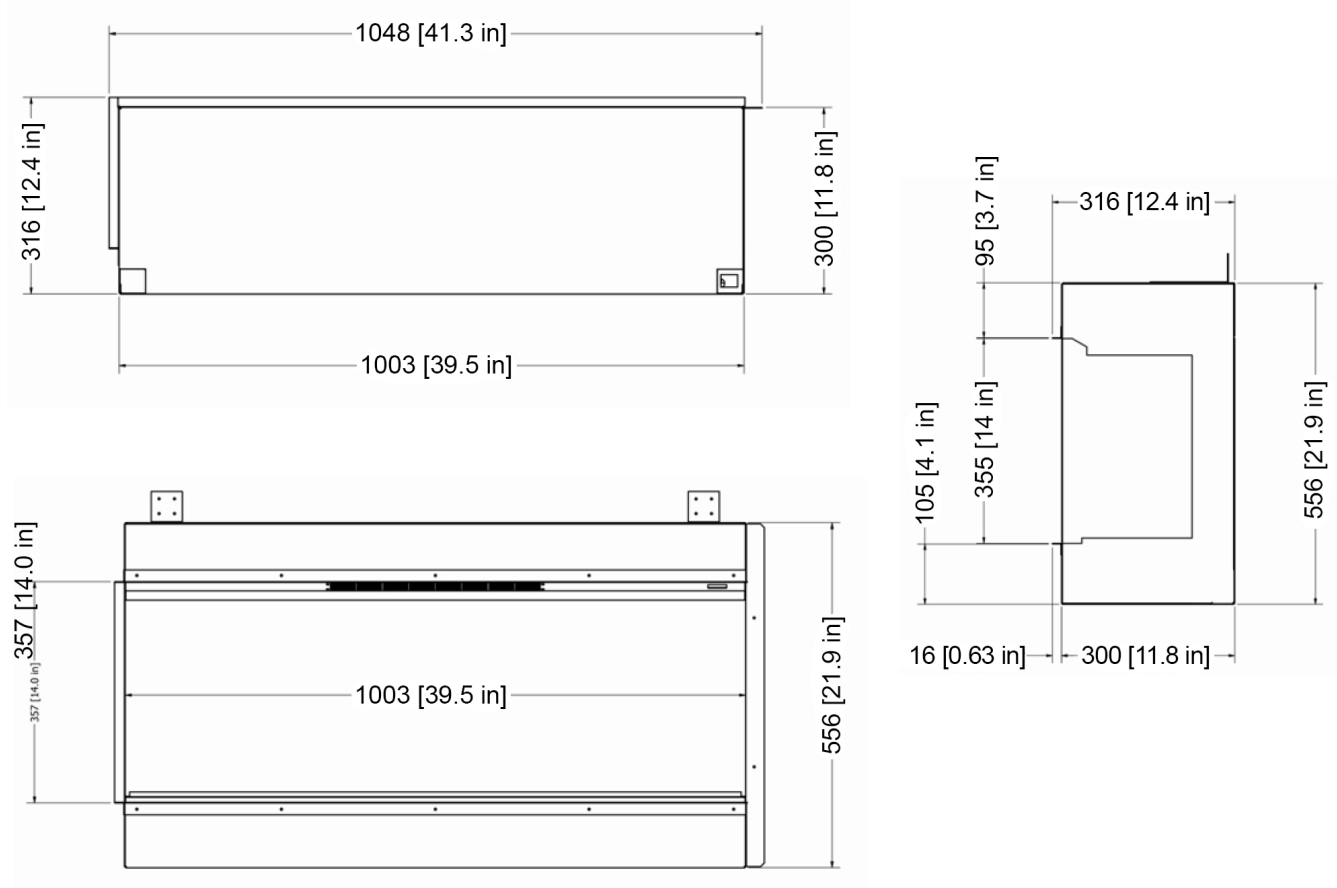

# E40 Specifications: 2-Sided

MODEL	HEIGHT	WIDTH	DEPTH
<b>E40</b>	21 7/8"	39 9/16"	11 13/16"
	556mm	1005mm	300mm

<b>BOXED WEIGHT</b>	<b>UNBOXED WEIGHT</b>
44KG (97lbs)	33.55KG (74lbs)