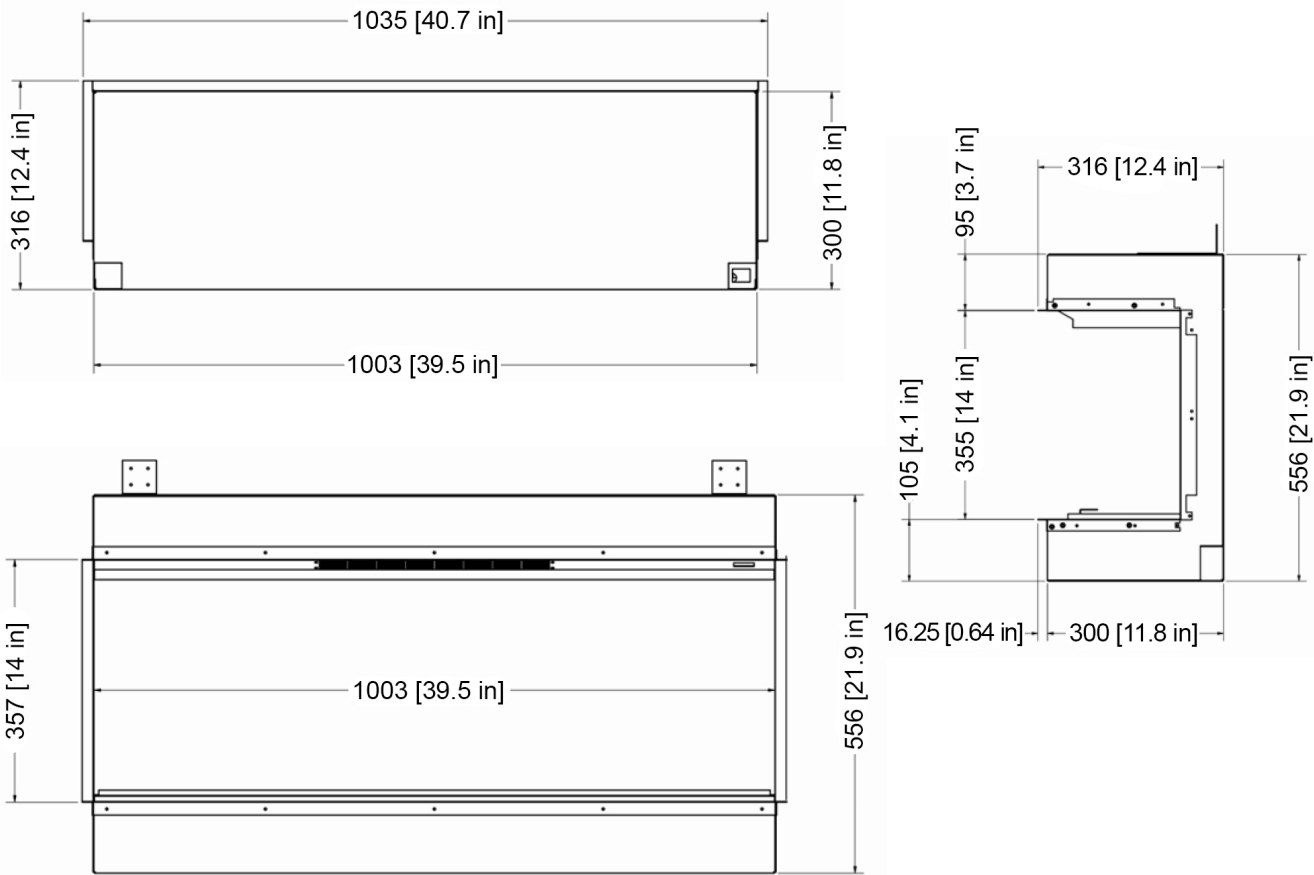

E40 Specifications: 3-Sided

MODEL	HEIGHT	WIDTH	DEPTH
E40	21 7/8"	39 9/16"	11 13/16"
	556mm	1005mm	300mm

BOXED WEIGHT	UNBOXED WEIGHT
44KG (97lbs)	33.55KG (74lbs)