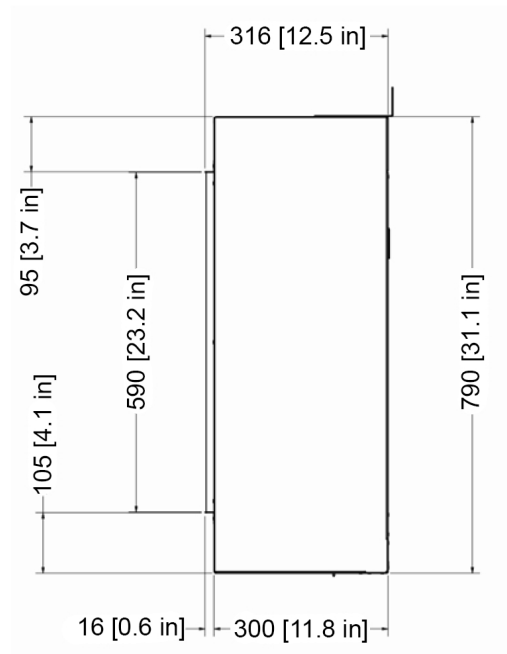

E32H Specifications: 1-Sided

MODEL	HEIGHT	WIDTH	DEPTH
E32H	31 1/8"	31 9/16"	11 13/16"
	790mm	802mm	300mm

BOXED WEIGHT	UNBOXED WEIGHT
48KG (106lbs)	37.55KG (83lbs)