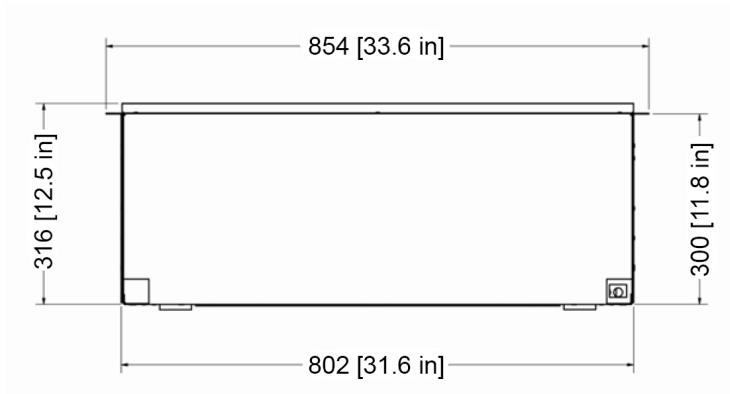

E32H Specifications: 1-Sided

MODEL	HEIGHT	WIDTH	DEPTH
E32H	31 1/8"	31 9/16"	11 13/16"
	790mm	802mm	300mm

BOXED WEIGHT	UNBOXED WEIGHT
48KG (106lbs)	37.55KG (83lbs)