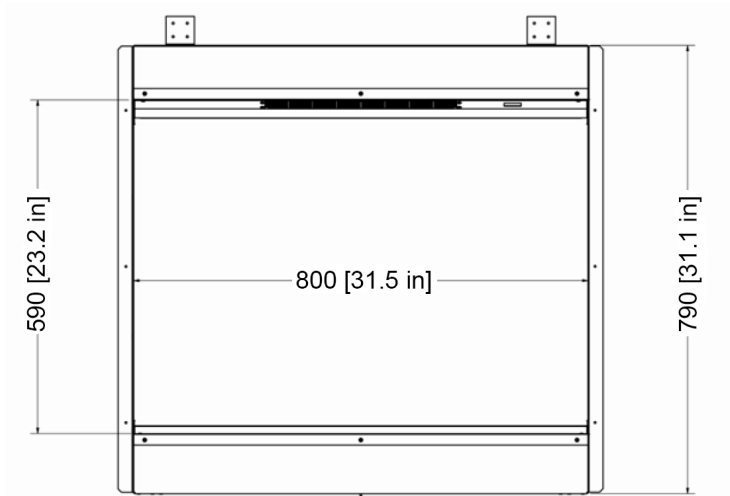

E32H Specifications: 1-Sided

MODEL	HEIGHT	WIDTH	DEPTH
E32H	31 1/8"	31 9/16"	11 13/16"
	790mm	802mm	300mm

BOXED WEIGHT	UNBOXED WEIGHT
48KG (106lbs)	37.55KG (83lbs)