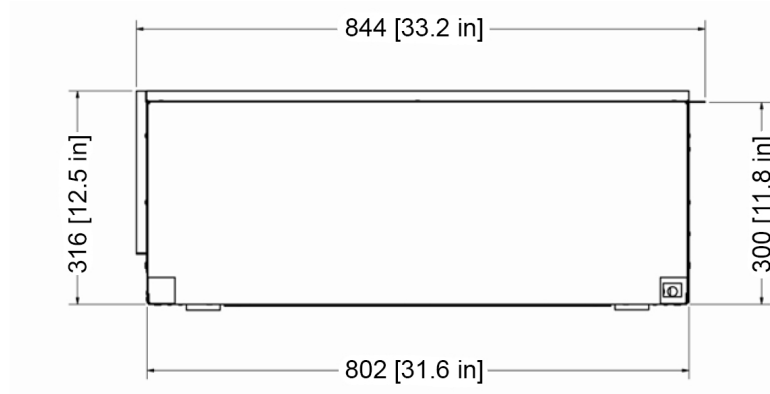

E32H Specifications: 2-Sided

MODEL	HEIGHT	WIDTH	DEPTH
E32H	31 1/8"	31 9/16"	11 13/16"
	790mm	802mm	300mm

BOXED WEIGHT	UNBOXED WEIGHT
48KG (106lbs)	37.55KG (83lbs)