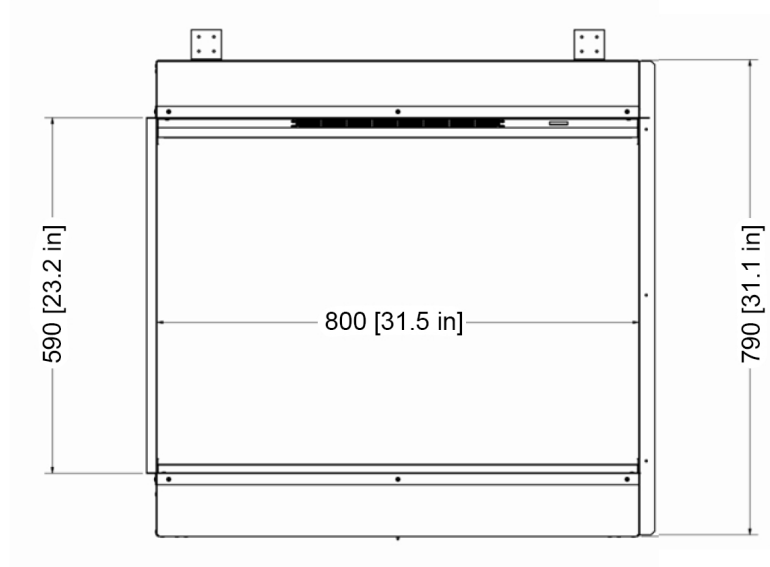

E32H Specifications: 2-Sided

MODEL	HEIGHT	WIDTH	DEPTH
E32H	31 1/8"	31 9/16"	11 13/16"
	790mm	802mm	300mm

BOXED WEIGHT	UNBOXED WEIGHT
48KG (106lbs)	37.55KG (83lbs)