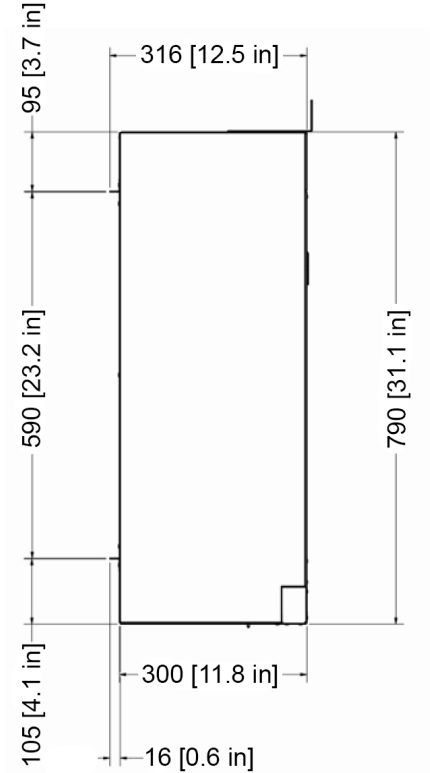

E32H Specifications: 2-Sided

MODEL	HEIGHT	WIDTH	DEPTH
E32H	31 1/8"	31 9/16"	11 13/16"
	790mm	802mm	300mm

BOXED WEIGHT	UNBOXED WEIGHT
48KG (106lbs)	37.55KG (83lbs)