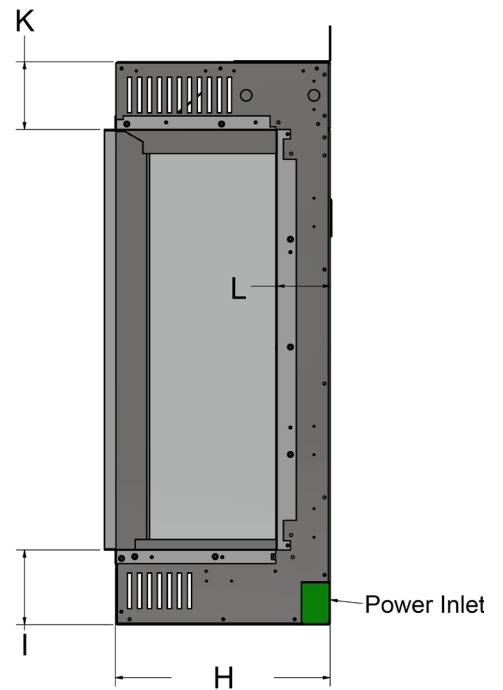

E32 H RC shown  
(E32 H LC is a mirror image)

| LETTER        | A      | B       | C     | D      | E      | G      | H      | I     | K     | L       | M    |
|---------------|--------|---------|-------|--------|--------|--------|--------|-------|-------|---------|------|
| INCHES        | 31 1/2 | 21 5/16 | 4 1/8 | 33 5/8 | 31 1/8 | 31 5/8 | 11 7/8 | 4 1/8 | 3 3/4 | 3 15/16 | 5/8  |
| [MILLIMETERS] | [802]  | [543]   | [105] | [844]  | [790]  | [805]  | [302]  | [105] | [95]  | [75]    | [15] |

This information is for reference only. Please consult the Installation Manual for all details prior to making any design decisions.  
Conversions from millimeters are rounded to the nearest fraction. A DWG file is available at [www.europeanhome.com](http://www.europeanhome.com)