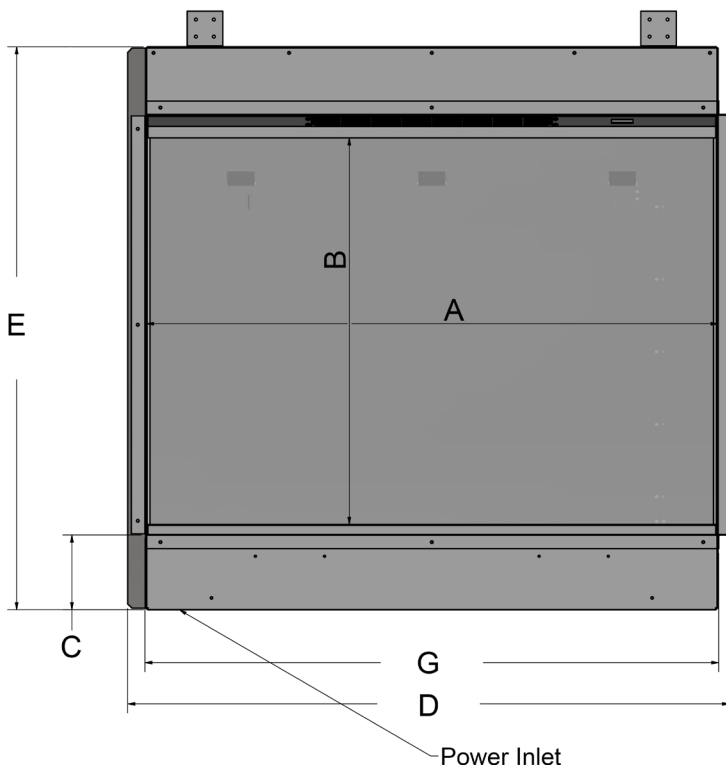

E32 H RC shown  
(E32 H LC is a mirror image)

| LETTER        | A      | B       | C     | D      | E      | G      | H      | I     | K     | L       | M    |
|---------------|--------|---------|-------|--------|--------|--------|--------|-------|-------|---------|------|
| INCHES        | 31 1/2 | 21 5/16 | 4 1/8 | 33 5/8 | 31 1/8 | 31 5/8 | 11 7/8 | 4 1/8 | 3 3/4 | 3 15/16 | 5/8  |
| [MILLIMETERS] | [802]  | [543]   | [105] | [844]  | [790]  | [805]  | [302]  | [105] | [95]  | [75]    | [15] |

This information is for reference only. Please consult the Installation Manual for all details prior to making any design decisions.  
Conversions from millimeters are rounded to the nearest fraction. A DWG file is available at [www.europeanhome.com](http://www.europeanhome.com)