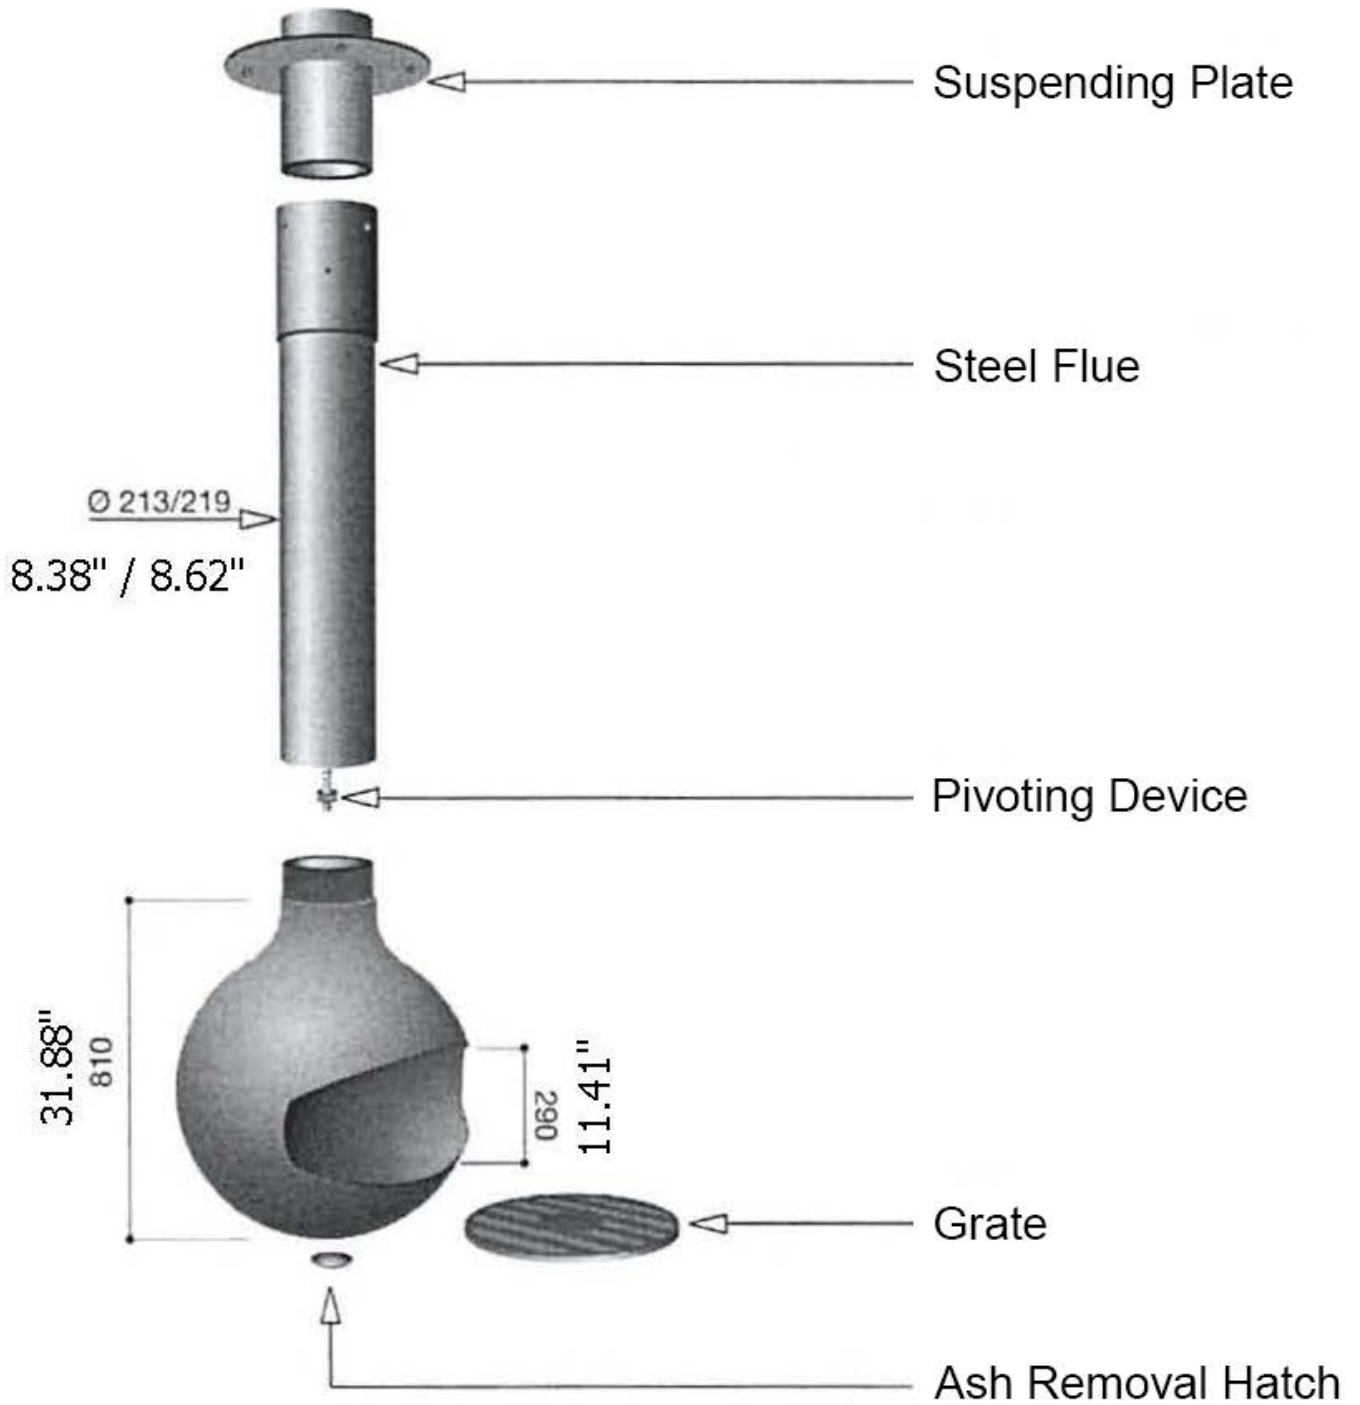

BATHYSCAFOCUS - Outdoor

Scale 1 : 20

Note : imperial are rounded from metric

Installation Manual