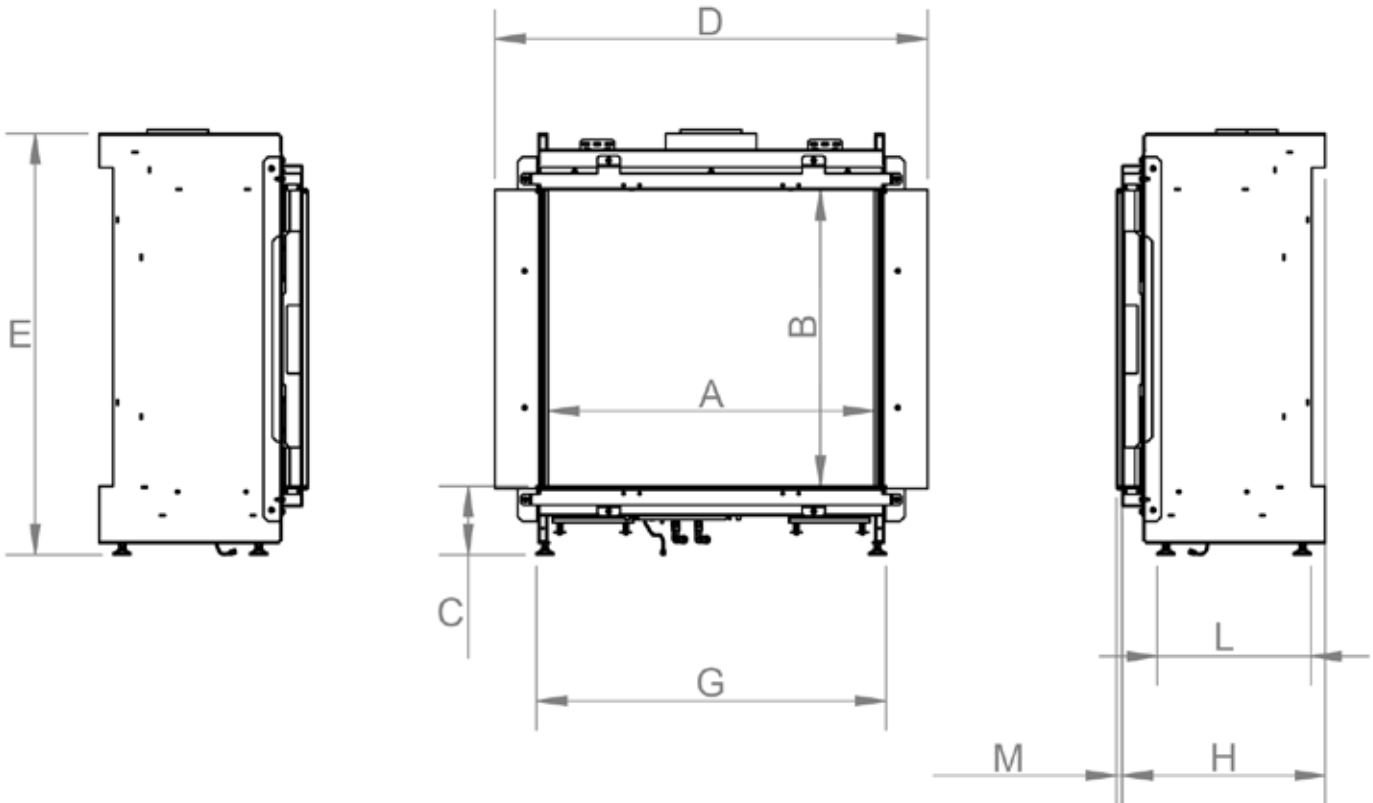

# Modore 75H Cut Sheet

distributed by  
**EuropeanHome**

08/2017

LETTER	A	B	C	D	E	G	H	I	K	L	M
INCHES [MILLIMETER]	28 <sup>3</sup> / <sub>16</sub> " [716]	25 <sup>5</sup> / <sub>8</sub> " [651]	5 <sup>7</sup> / <sub>8</sub> " [150]	37 <sup>3</sup> / <sub>8</sub> " [950]	36 <sup>1</sup> / <sub>2</sub> " [927]	30 <sup>1</sup> / <sub>4</sub> " [768]	17 <sup>9</sup> / <sub>16</sub> " [446]	6 <sup>3</sup> / <sub>4</sub> " [172]	17 <sup>5</sup> / <sub>16</sub> " [440]	13 <sup>5</sup> / <sub>16</sub> " [338]	1/2" [13]