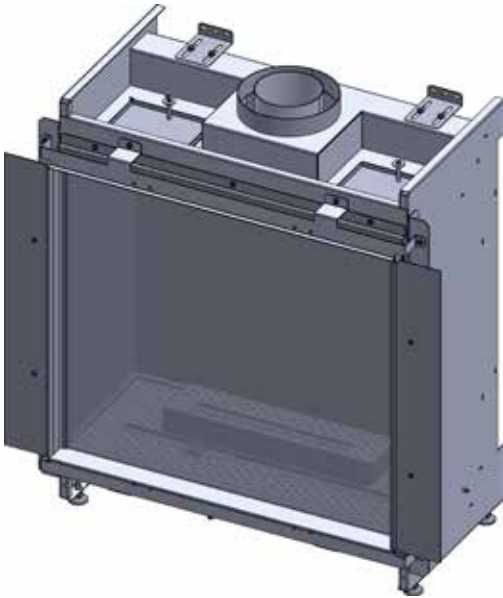

# Modore 75H Cut Sheet

distributed by  
**EuropeanHome**

08/2017

LETTER	A	B	C	D	E	G	H	I	K	L	M
INCHES [MILLIMETER]	28 <sup>3</sup> / <sub>16</sub> " [716]	25 <sup>5</sup> / <sub>8</sub> " [651]	5 <sup>7</sup> / <sub>8</sub> " [150]	37 <sup>3</sup> / <sub>8</sub> " [950]	36 <sup>1</sup> / <sub>2</sub> " [927]	30 <sup>1</sup> / <sub>4</sub> " [768]	17 <sup>9</sup> / <sub>16</sub> " [446]	6 <sup>3</sup> / <sub>4</sub> " [172]	17 <sup>5</sup> / <sub>16</sub> " [440]	13 <sup>5</sup> / <sub>16</sub> " [338]	1/2" [13]