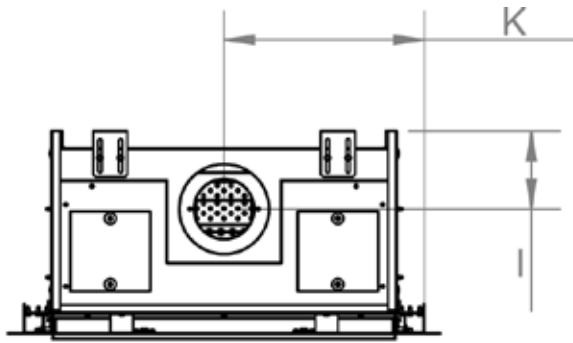

# Modore 75H Cut Sheet

distributed by  
**EuropeanHome**

08/2017

LETTER	A	B	C	D	E	G	H	I	K	L	M
INCHES [MILLIMETER]	28 <sup>3</sup> / <sub>16</sub> " [716]	25 <sup>5</sup> / <sub>8</sub> " [651]	5 <sup>7</sup> / <sub>8</sub> " [150]	37 <sup>3</sup> / <sub>8</sub> " [950]	36 <sup>1</sup> / <sub>2</sub> " [927]	30 <sup>1</sup> / <sub>4</sub> " [768]	17 <sup>9</sup> / <sub>16</sub> " [446]	6 <sup>3</sup> / <sub>4</sub> " [172]	17 <sup>5</sup> / <sub>16</sub> " [440]	13 <sup>5</sup> / <sub>16</sub> " [338]	1/2" [13]