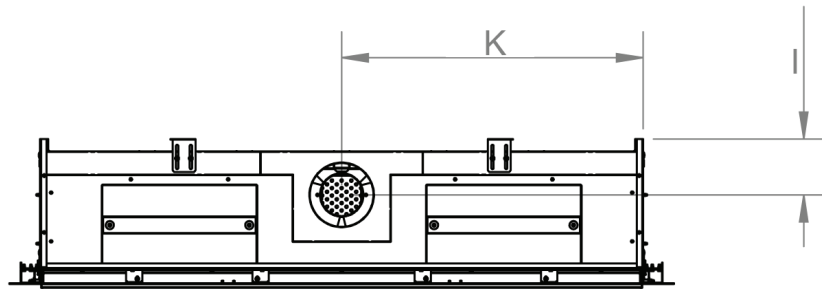

manufactured by
Element4 B.V.

Modore 185 Cut Sheet

distributed by
EuropeanHome

08/2017

LETTER	A	B	C	D	E	G	H	I	K	L	M
INCHES	71 $\frac{1}{2}$ "	16 $\frac{3}{4}$ "	5 $\frac{7}{8}$ "	80 $\frac{11}{16}$ "	35 $\frac{13}{16}$ "	73 $\frac{9}{16}$ "	17 $\frac{9}{16}$ "	6 $\frac{3}{4}$ "	36 $\frac{5}{8}$ "	13 $\frac{5}{16}$ "	$\frac{1}{2}$ "
[MILLIMETER]	[1816]	[426]	[150]	[2050]	[910]	[1868]	[446]	[172]	[930]	[338]	[13]

This information is for reference only. Please consult the Installation Manual for all details prior to making any design decisions.
Conversions from millimeters are rounded to the nearest fraction. A DWG file is available at www.europeanhome.com