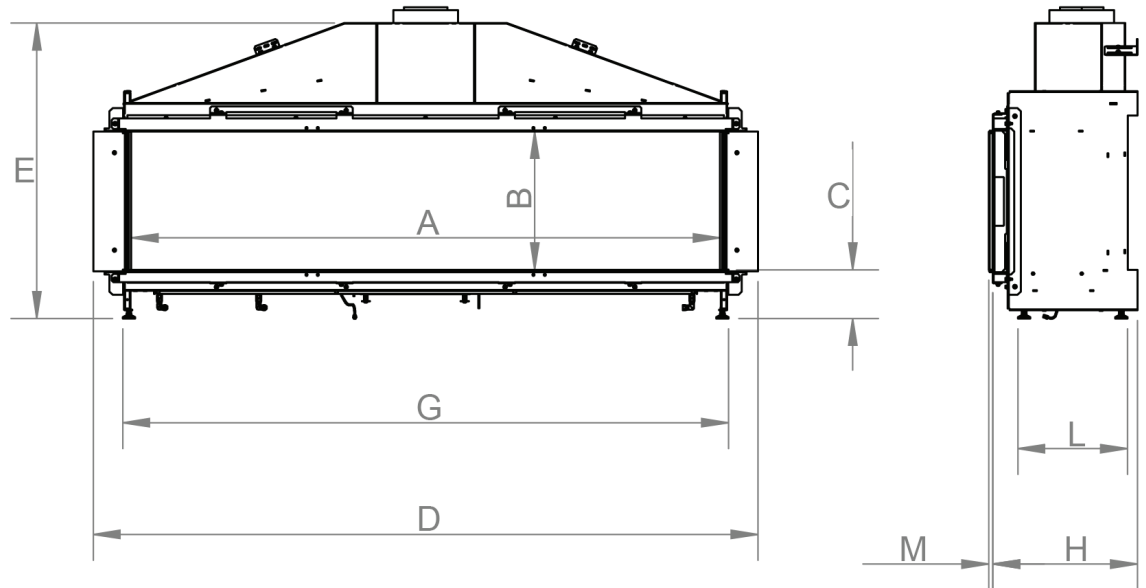

manufactured by
Element4 B.V.

Modore 185 Cut Sheet

distributed by
EuropeanHome

08/2017

LETTER	A	B	C	D	E	G	H	I	K	L	M
INCHES	71 $\frac{1}{2}$ "	16 $\frac{3}{4}$ "	5 $\frac{7}{8}$ "	80 $\frac{11}{16}$ "	35 $\frac{13}{16}$ "	73 $\frac{9}{16}$ "	17 $\frac{9}{16}$ "	6 $\frac{3}{4}$ "	36 $\frac{5}{8}$ "	13 $\frac{5}{16}$ "	$\frac{1}{2}$ "
[MILLIMETER]	[1816]	[426]	[150]	[2050]	[910]	[1868]	[446]	[172]	[930]	[338]	[13]

This information is for reference only. Please consult the Installation Manual for all details prior to making any design decisions.
Conversions from millimeters are rounded to the nearest fraction. A DWG file is available at www.europeanhome.com