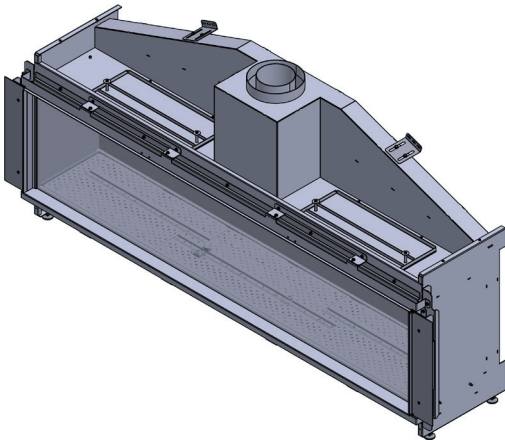

manufactured by
Element4 B.V.

Modore 185 Cut Sheet

distributed by
EuropeanHome

08/2017

LETTER	A	B	C	D	E	G	H	I	K	L	M
INCHES	71 $\frac{1}{2}$ "	16 $\frac{3}{4}$ "	5 $\frac{7}{8}$ "	80 $\frac{11}{16}$ "	35 $\frac{13}{16}$ "	73 $\frac{9}{16}$ "	17 $\frac{9}{16}$ "	6 $\frac{3}{4}$ "	36 $\frac{5}{8}$ "	13 $\frac{5}{16}$ "	$\frac{1}{2}$ "
[MILLIMETER]	[1816]	[426]	[150]	[2050]	[910]	[1868]	[446]	[172]	[930]	[338]	[13]