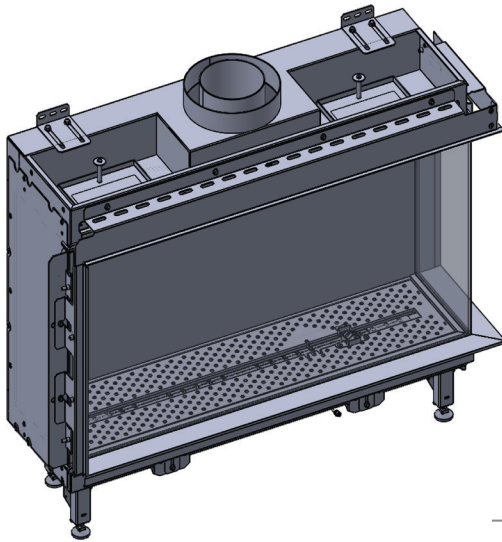

manufactured by
Element4 B.V.

Bidore 95 LC/RC Cut Sheet

distributed by
EuropeanHome

11/2017

Bidore 95 RC shown
(Bidore 95 LC is a mirror image)

| LETTER | A | B | C | D | E | G | H | I |
|------------------------|------------------------------|-----------------------------|-----------------------------|------------------------------|-----------------------------|-----------------------------|------------------------------|-----------------------------|
| INCHES [MILLIMETER] | $35\frac{15}{16}$ " [912] | $16\frac{9}{16}$ " [420] | $6\frac{11}{16}$ " [170] | $40\frac{7}{16}$ " [1027] | $26\frac{9}{16}$ " [674] | $34\frac{9}{16}$ " [878] | $12\frac{13}{16}$ " [326] | $4\frac{11}{16}$ " [119] |