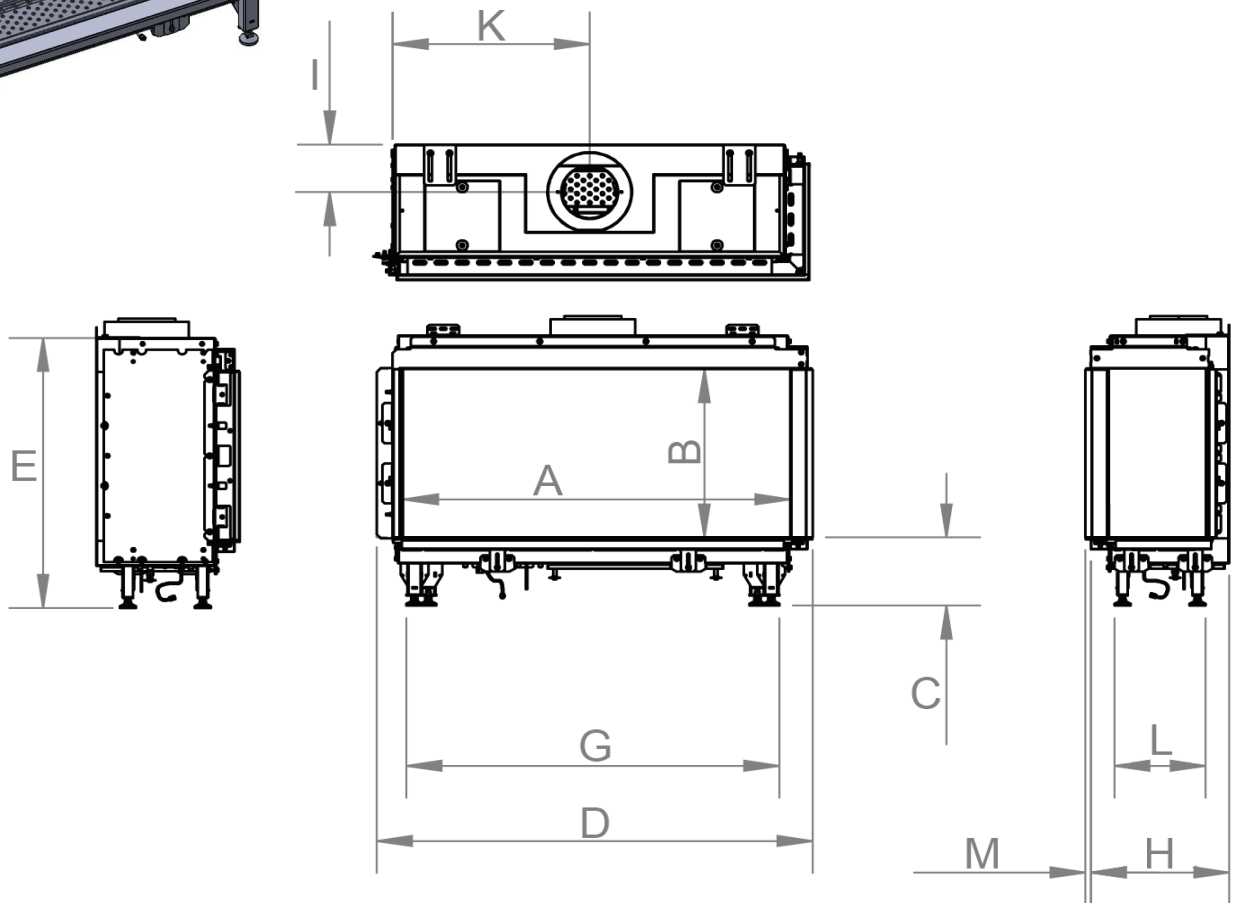

manufactured by
Element4 B.V.

Bidore 95 LC/RC Cut Sheet

distributed by
EuropeanHome

11/2017

Bidore 95 RC shown
(Bidore 95 LC is a mirror image)

| LETTER | A | B | C | D | E | G | H | I |
|------------------------|------------------------------|-----------------------------|-----------------------------|------------------------------|-----------------------------|-----------------------------|------------------------------|-----------------------------|
| INCHES [MILLIMETER] | $35\frac{15}{16}$ " [912] | $16\frac{9}{16}$ " [420] | $6\frac{11}{16}$ " [170] | $40\frac{7}{16}$ " [1027] | $26\frac{9}{16}$ " [674] | $34\frac{9}{16}$ " [878] | $12\frac{13}{16}$ " [326] | $4\frac{11}{16}$ " [119] |

| LETTER | K | L | M |
|------------------------|----------------------------|----------------------------|-------------------------|
| INCHES [MILLIMETER] | $18\frac{1}{4}$ " [464] | $8\frac{7}{16}$ " [215] | $\frac{1}{2}$ " [13] |