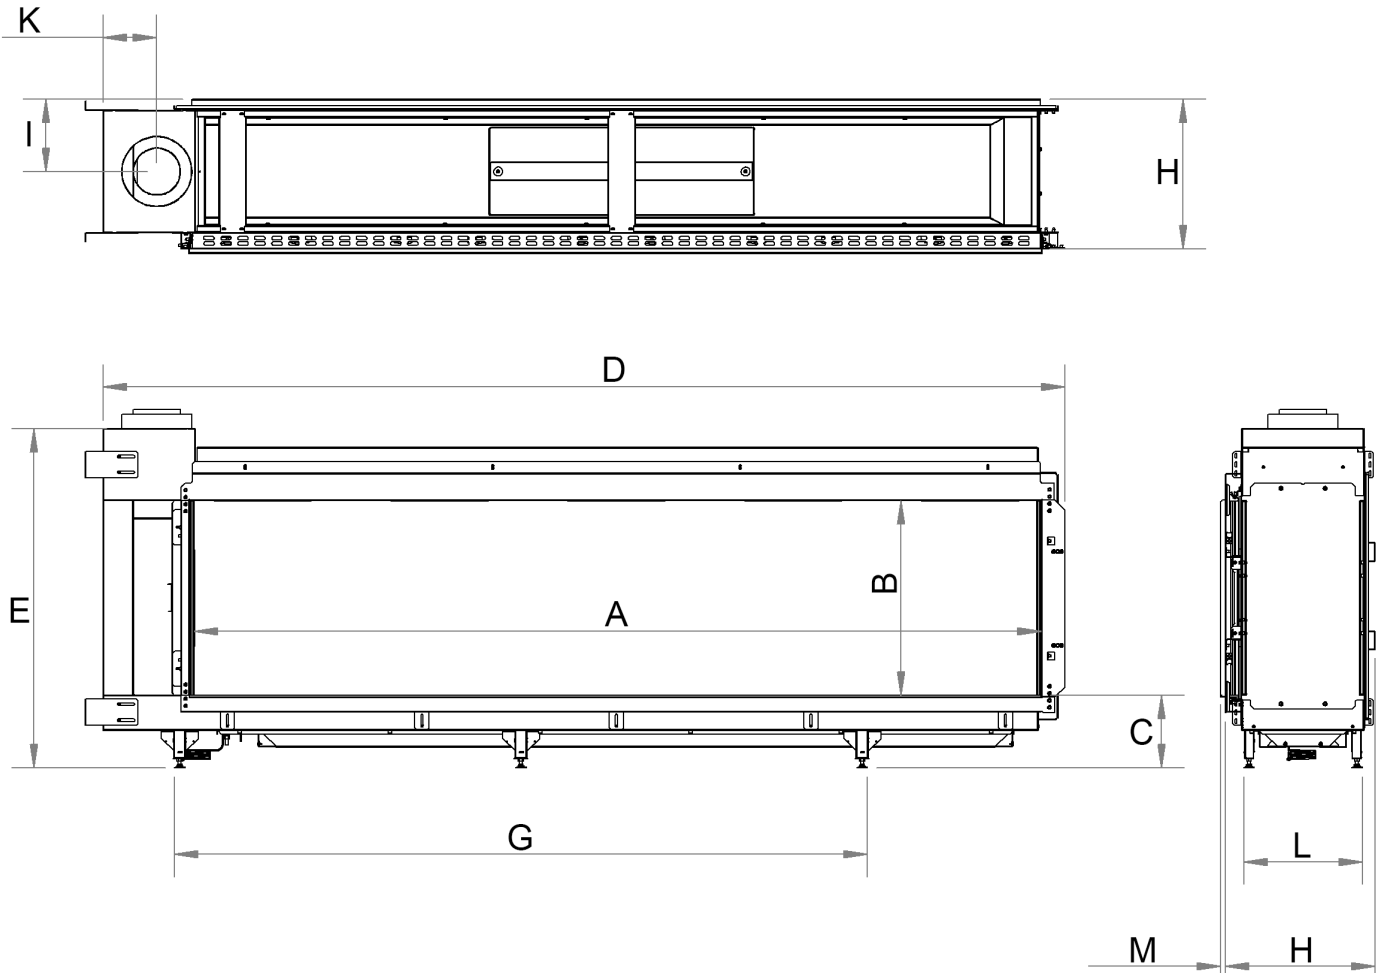

manufactured by
Element4 B.V.

Modore 240H Cut Sheet

distributed by
EuropeanHome

01/2020

LETTER	A	B	C	D	E	G	H	I	K	L	M
INCHES	94 ¼	21 ⅝	8 ⅙	107 ⅛	37 ¾	77 ⅜	16 ⅝	8	6	13 ⅜	½
[MILLIMETERS]	[2395]	[550]	[205]	[2721]	[959]	[1960]	[423]	[204]	[152]	[336]	[13]

This information is for reference only. Please consult the Installation Manual for all details prior to making any design decisions.
Conversions from millimeters are rounded to the nearest fraction. A DWG file is available at www.europeanhome.com