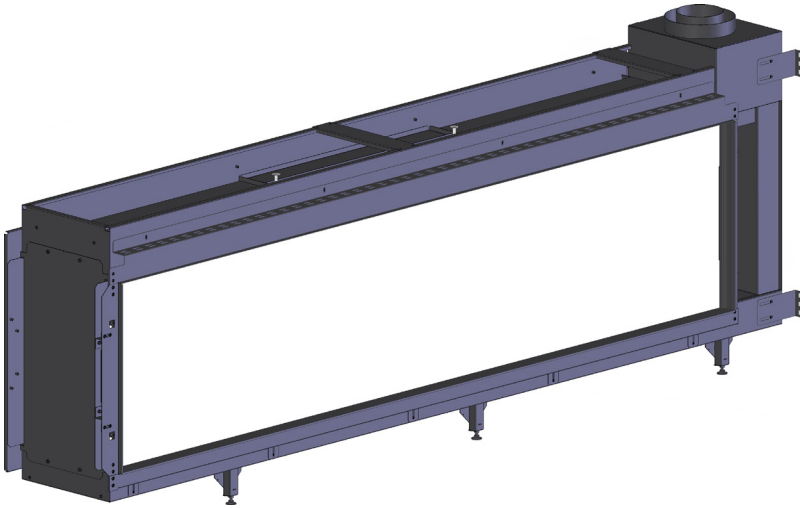

manufactured by
Element4 B.V.

Modore 240H Cut Sheet

distributed by
EuropeanHome

01/2020

LETTER	A	B	C	D	E	G	H	I	K	L	M
INCHES	94 ¼	21 ⅝	8 ⅙	107 ⅛	37 ¾	77 ⅜	16 ⅝	8	6	13 ⅜	½
[MILLIMETERS]	[2395]	[550]	[205]	[2721]	[959]	[1960]	[423]	[204]	[152]	[336]	[13]