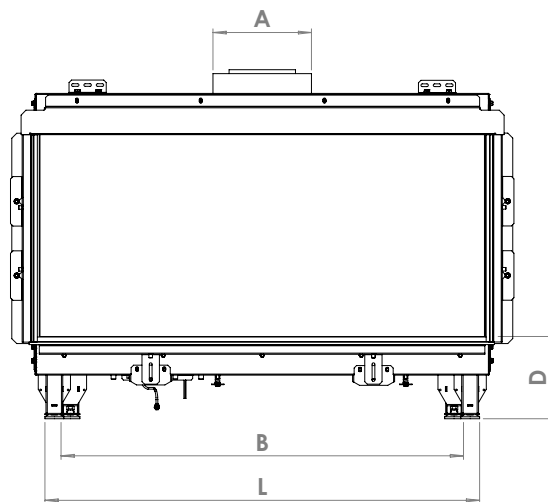

Letter	Inches	Millimeters
A	7 13/16	198
B	32	813
C	36 7/8	936
D	6 9/16	166
E	11 1/16	281
F	27 7/16	697
G	24	609
H	16 13/16	427
I	8 7/16	214
J	12 13/16	325
K	36 5/16	322
L	34 9/16	878

This information is for reference only. Please consult the Installation Manual for all details prior to making any design decisions.
Conversions from millimeters are rounded to the nearest fraction. This DWG file is available at www.europeanhome.com