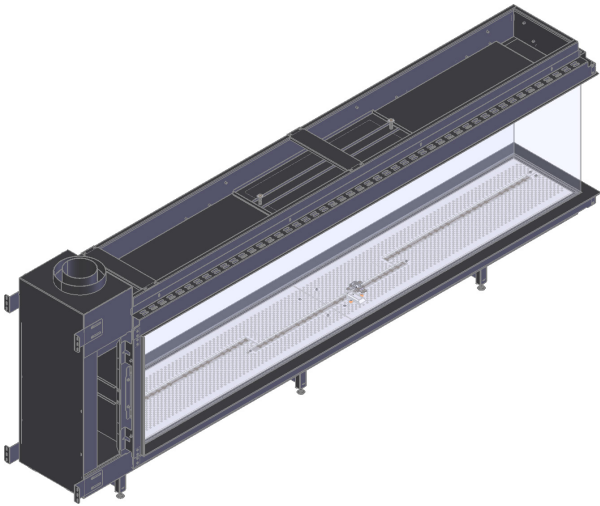

manufactured by
Element4 B.V.

Lucius 240H Cut Sheet

distributed by
EuropeanHome

01/2020

LETTER	A	B	C	D	E	G	H	I	K	L	M	O
INCHES	93 ⁷ / ₈	21 ⁵ / ₈	8 ¹ / ₁₆	105 ¹⁵ / ₁₆	37 ³ / ₄	77 ³ / ₁₆	17 ¹ / ₄	6	8 ⁵ / ₈	13 ³ / ₁₆	¹ / ₂	14 ³ / ₁₆
[MILLIMETERS]	[2385]	[550]	[205]	[2691]	[959]	[1960]	[438]	[152]	[219]	[336]	[13]	[360]