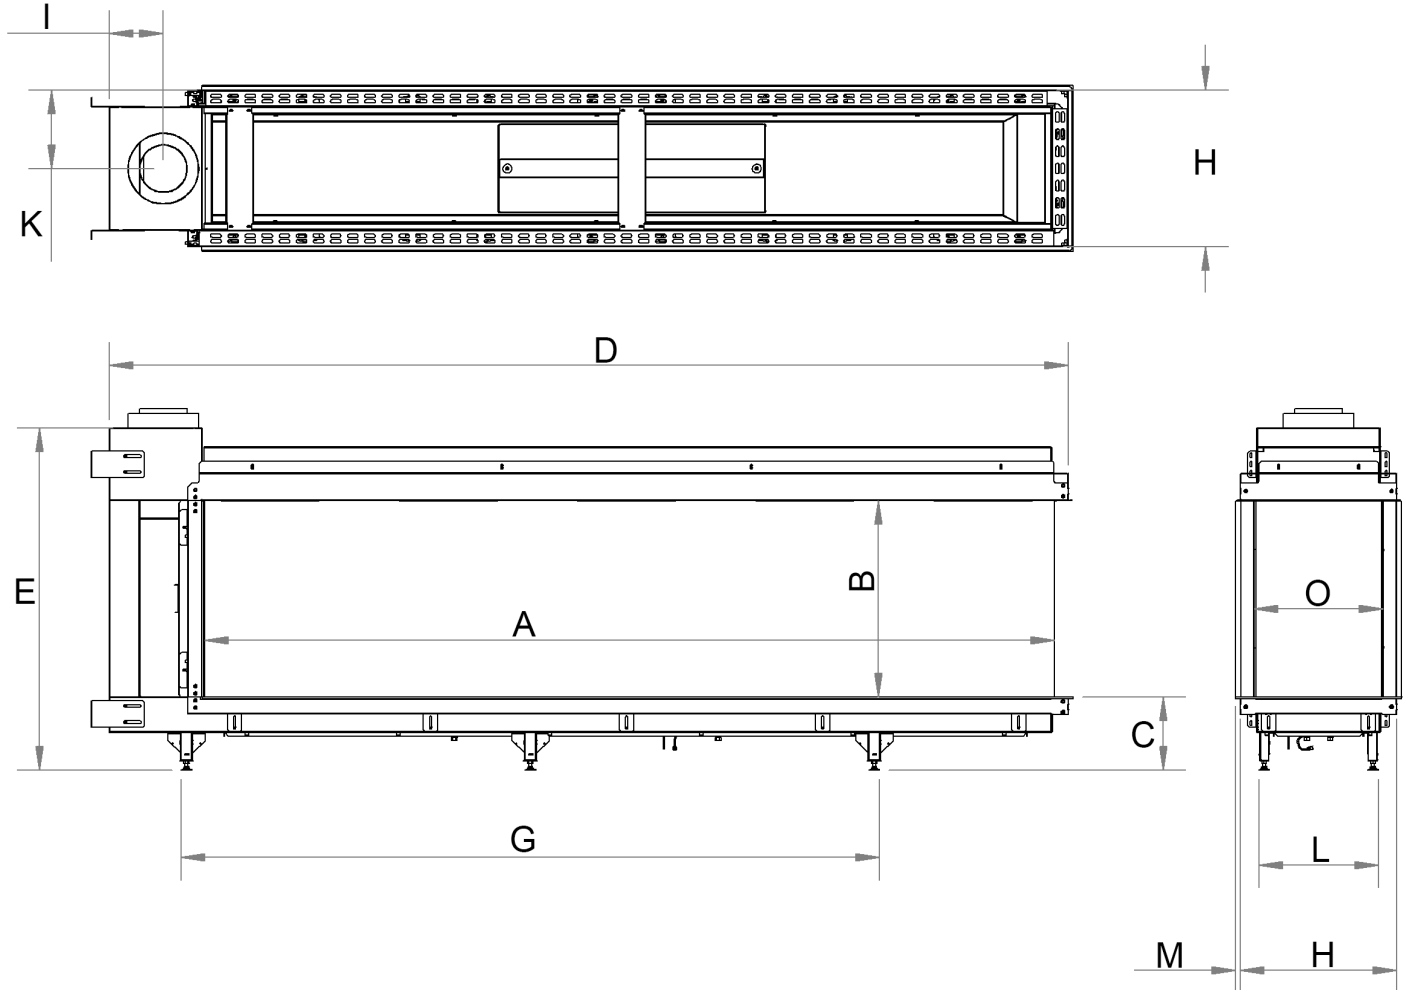

manufactured by
Element4 B.V.

Lucius 240H Cut Sheet

distributed by
EuropeanHome

01/2020

LETTER	A	B	C	D	E	G	H	I	K	L	M	O
INCHES	93 ⁷ / ₈	21 ⁵ / ₈	8 ¹ / ₁₆	105 ¹⁵ / ₁₆	37 ³ / ₄	77 ³ / ₁₆	17 ¹ / ₄	6	8 ⁵ / ₈	13 ³ / ₁₆	¹ / ₂	14 ³ / ₁₆
[MILLIMETERS]	[2385]	[550]	[205]	[2691]	[959]	[1960]	[438]	[152]	[219]	[336]	[13]	[360]

This information is for reference only. Please consult the Installation Manual for all details prior to making any design decisions.
Conversions from millimeters are rounded to the nearest fraction. A DWG file is available at www.europeanhome.com