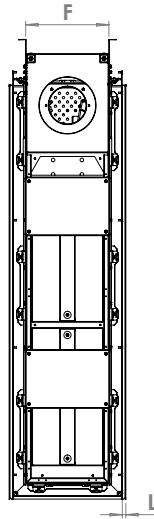

Letter	Inches	Millimeters
A	16 5/8	422
B	54 9/16	1386
C	15	381
D	11 3/16	284
E	11 9/16	294
F	11 3/8	289
G	32 13/16	833
H	60 5/8	1540
I	-	-
J	-	-
K	37 1/2	953
L	1/2	13

This information is for reference only. Please consult the Installation Manual for all details prior to making any design decisions.  
Conversions from millimeters are rounded to the nearest fraction. This DWG file is available at [www.europeanhome.com](http://www.europeanhome.com)