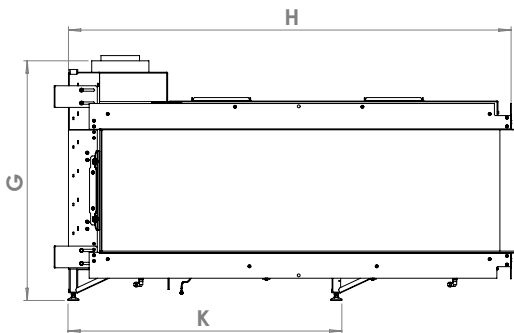

Letter	Inches	Millimeters
A	16 5/8	422
B	54 9/16	1386
C	15	381
D	11 3/16	284
E	11 9/16	294
F	11 3/8	289
G	32 13/16	833
H	60 5/8	1540
I	-	-
J	-	-
K	37 1/2	953
L	1/2	13

This information is for reference only. Please consult the Installation Manual for all details prior to making any design decisions.  
Conversions from millimeters are rounded to the nearest fraction. This DWG file is available at [www.europeanhome.com](http://www.europeanhome.com)