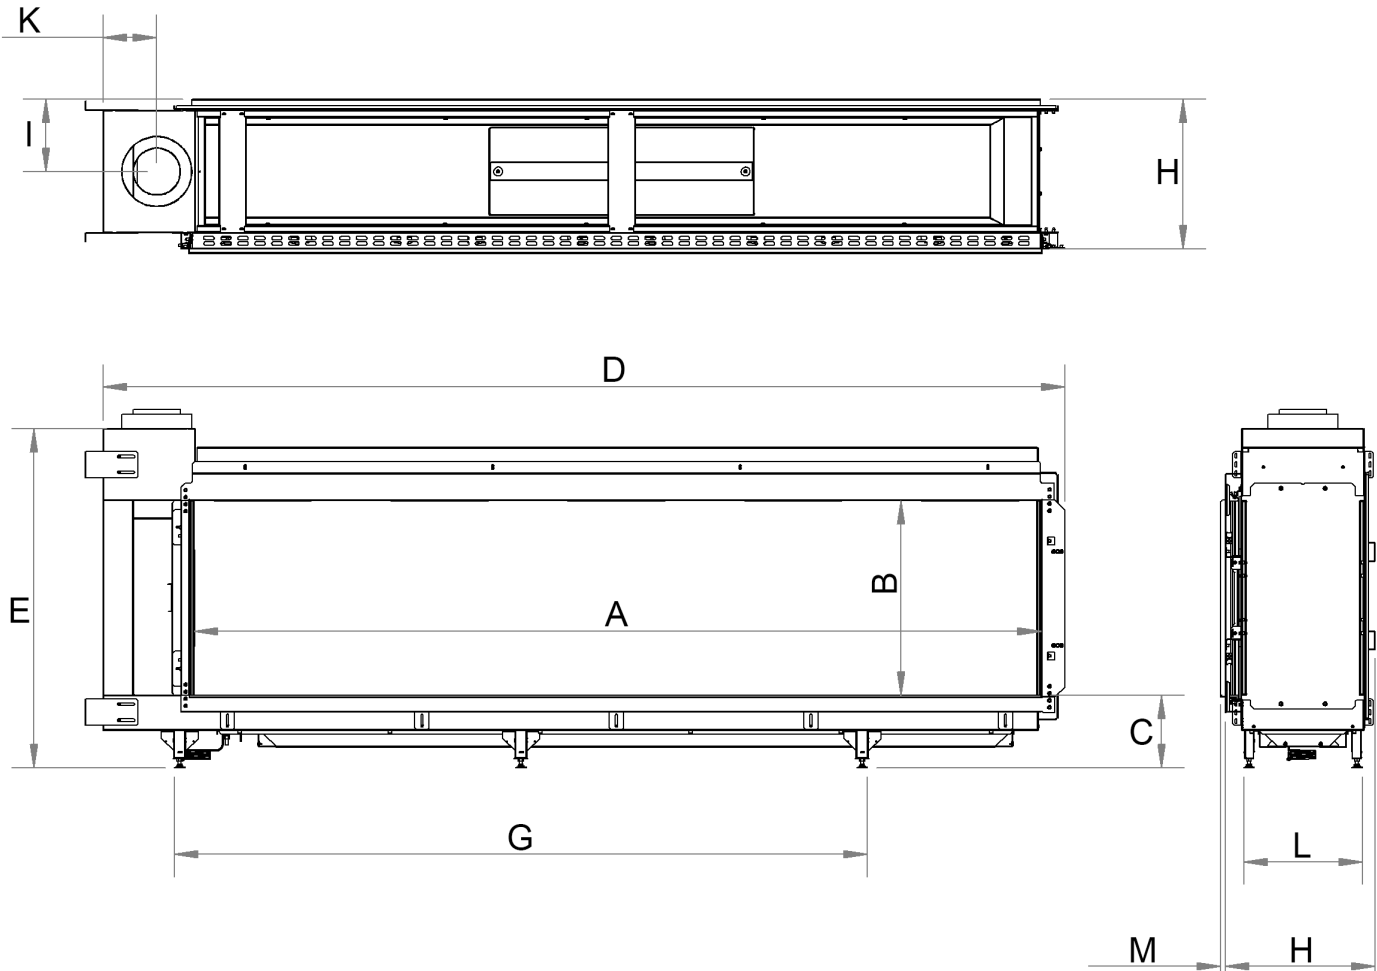

# Modore 240H Cut Sheet

distributed by  
**EuropeanHome**

01/2020

LETTER	A	B	C	D	E	G	H	I	K	L	M
INCHES	94 ¼	21 ⅝	8 ⅙	107 ⅛	37 ¾	77 ⅜	16 ⅝	8	6	13 ⅜	½
[MILLIMETERS]	[2395]	[550]	[205]	[2721]	[959]	[1960]	[423]	[204]	[152]	[336]	[13]