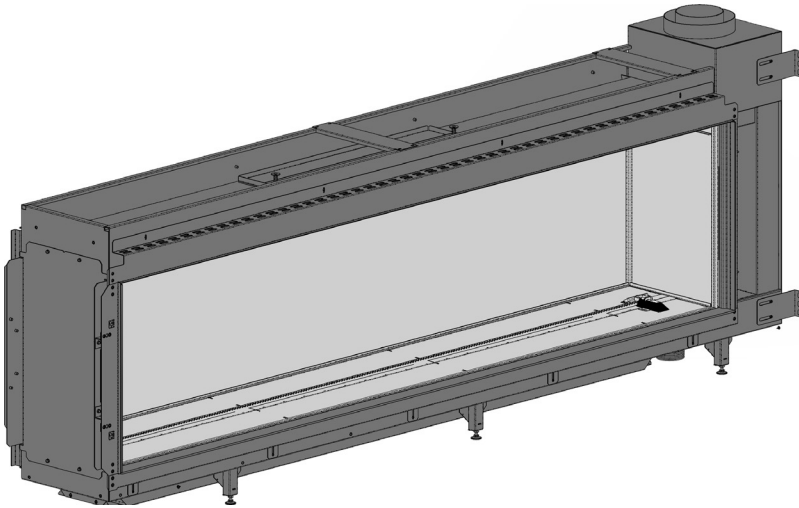

# Modore 240H Cut Sheet

distributed by  
**EuropeanHome**

01/2020

LETTER	A	B	C	D	E	G	H	I	K	L	M
INCHES	94 ¼	21 ⅝	8 ⅙	107 ⅛	37 ¾	77 ⅜	16 ⅝	8	6	13 ⅜	½
[MILLIMETERS]	[2395]	[550]	[205]	[2721]	[959]	[1960]	[423]	[204]	[152]	[336]	[13]