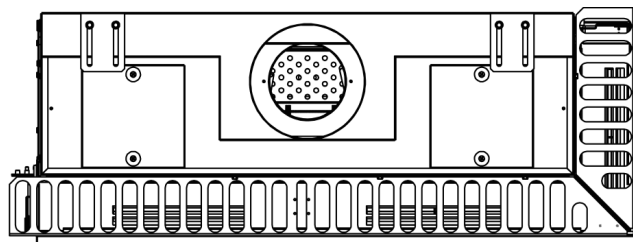

Bidore 95 RC shown
(Bidore 95 LC is a mirror image)

LETTER	A	B	C	D	E	G	H	I	L	O
INCHES	40 ³ / ₈	16 ⁵ / ₈	9 ⁵ / ₁₆	42 ⁷ / ₈	30 ³ / ₄	34 ⁹ / ₁₆	15 ¹⁵ / ₁₆	7 ⁷ / ₈	8 ⁷ / ₁₆	12 ¹⁵ / ₁₆
[MILLIMETERS]	[1025]	[422]	[236]	[1089]	[781]	[878]	[405]	[199]	[215]	[328]

This information is for reference only. Please consult the Installation Manual for all details prior to making any design decisions.
Conversions from millimeters are rounded to the nearest fraction. This DWG file is available at www.europeanhome.com