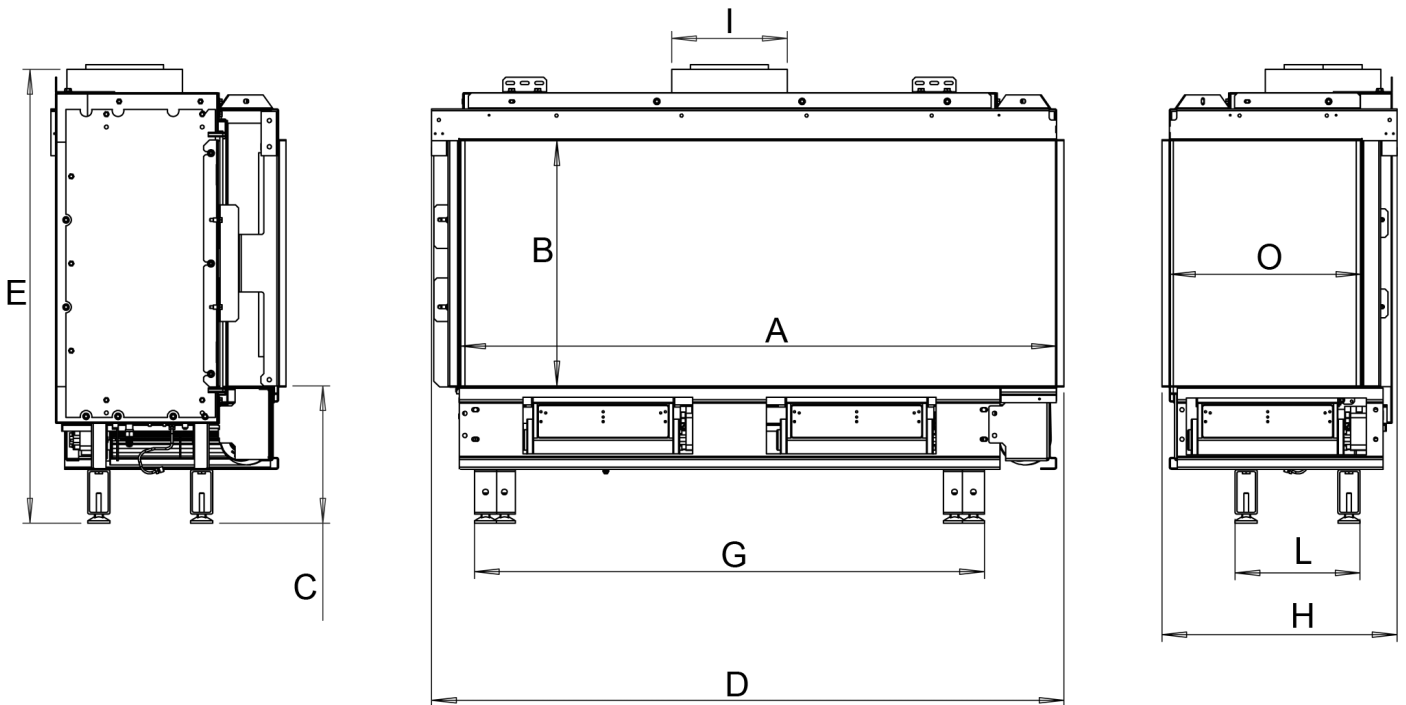

Bidore 95 RC shown
(Bidore 95 LC is a mirror image)

LETTER	A	B	C	D	E	G	H	I	L	O
INCHES	40 ³ / ₈	16 ⁵ / ₈	9 ⁵ / ₁₆	42 ⁷ / ₈	30 ³ / ₄	34 ⁹ / ₁₆	15 ¹⁵ / ₁₆	7 ⁷ / ₈	8 ⁷ / ₁₆	12 ¹⁵ / ₁₆
[MILLIMETERS]	[1025]	[422]	[236]	[1089]	[781]	[878]	[405]	[199]	[215]	[328]

This information is for reference only. Please consult the Installation Manual for all details prior to making any design decisions.
Conversions from millimeters are rounded to the nearest fraction. This DWG file is available at www.europeanhome.com