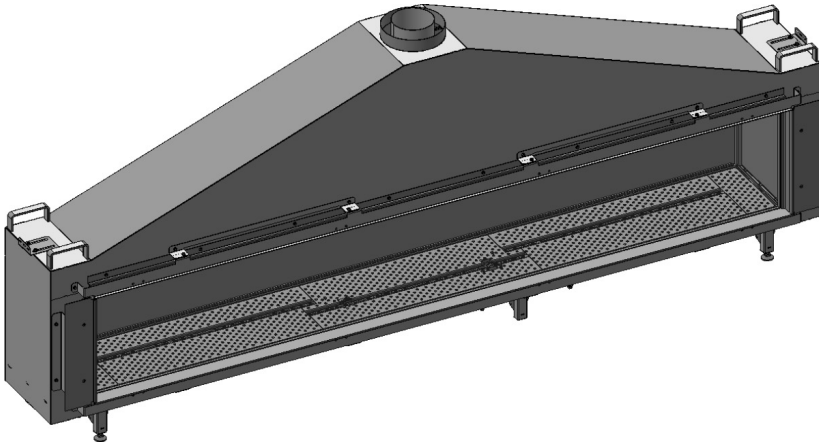

manufactured by
Element4 B.V.

Modore 240 Planning Dimensions
06/2021

distributed by
EuropeanHome

LETTER	A	B	C	D	E	G	H	I	L
INCHES	92 ¹ / ₁₆	14 ³ / ₄	7 ¹ / ₁₆	104 ⁵ / ₈	42 ³ / ₄	92 ¹ / ₁₆	15 ³ / ₄	7 ⁷ / ₈	12 ⁵ / ₁₆
[MILLIMETERS]	[2338]	[374]	[179]	[2656]	[1086]	[2338]	[400]	[199]	[313]