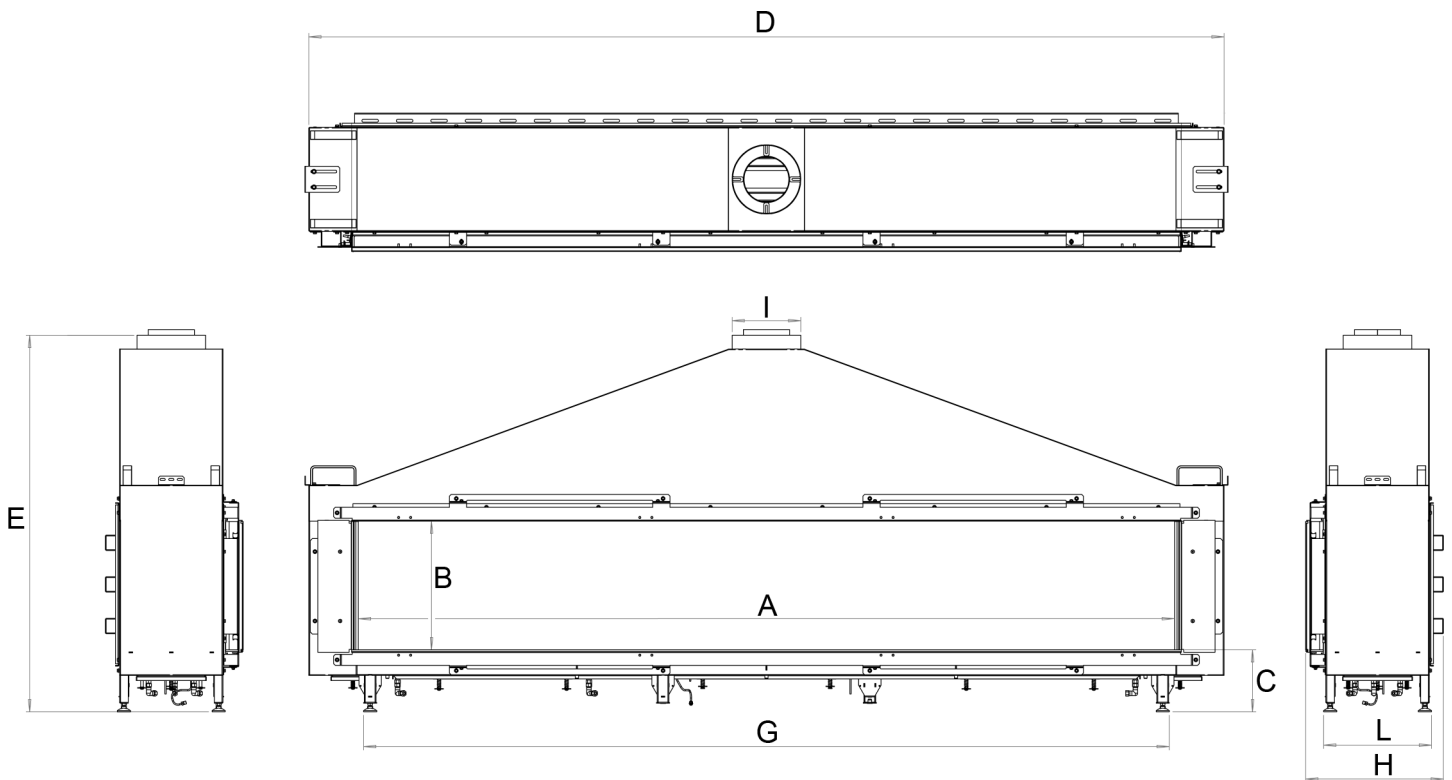

manufactured by
Element4 B.V.

Modore 240 Planning Dimensions
06/2021

distributed by
EuropeanHome

LETTER	A	B	C	D	E	G	H	I	L
INCHES	92 ¹ / ₁₆	14 ³ / ₄	7 ¹ / ₁₆	104 ⁵ / ₈	42 ³ / ₄	92 ¹ / ₁₆	15 ³ / ₄	7 ⁷ / ₈	12 ⁵ / ₁₆
[MILLIMETERS]	[2338]	[374]	[179]	[2656]	[1086]	[2338]	[400]	[199]	[313]

This information is for reference only. Please consult the Installation Manual for all details prior to making any design decisions.
Conversions from millimeters are rounded to the nearest fraction. This DWG file is available at www.europeanhome.com