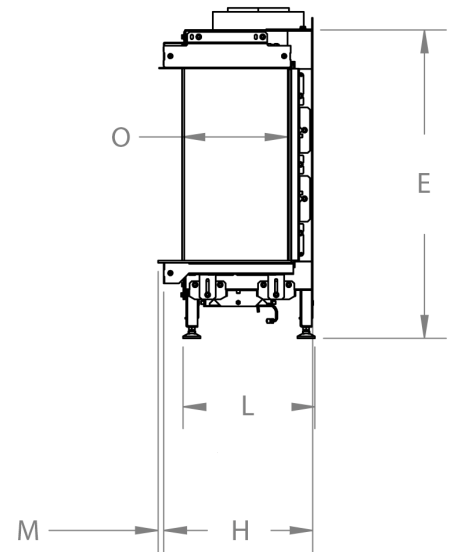

manufactured by
Element4 B.V.

Summum 70 3-Sided Cut Sheet

distributed by
EuropeanHome

009/2020

LETTER	A	B	C	D	E	G	H	I	K	L	M	O
INCHES [MILLIMETERS]	27 $\frac{3}{4}$ " [705]	16 $\frac{5}{8}$ " [422]	6 $\frac{11}{16}$ " [170]	31 $\frac{3}{4}$ " [807]	26 $\frac{9}{16}$ " [674]	25 $\frac{7}{8}$ " [658]	12 $\frac{13}{16}$ " [326]	4 $\frac{11}{16}$ " [119]	15 $\frac{3}{8}$ " [390]	11 $\frac{5}{16}$ " [288]	$\frac{1}{2}$ " [12]	9 $\frac{1}{8}$ " [232]

This information is for reference only. Please consult the Installation Manual for all details prior to making any design decisions.
Conversions from millimeters are rounded to the nearest fraction. A DWG file is available at www.europeanhome.com