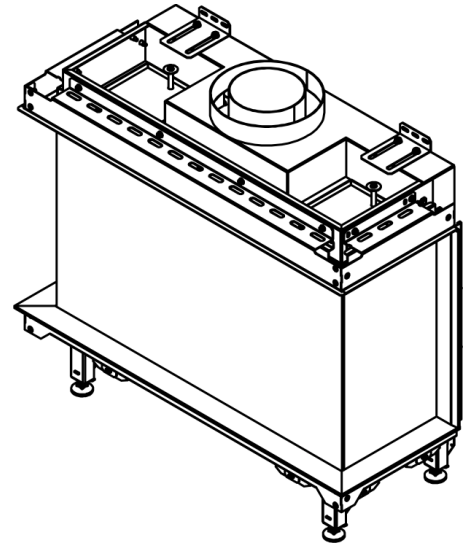

manufactured by
Element4 B.V.

Summum 70 3-Sided Cut Sheet

distributed by
EuropeanHome

009/2020

LETTER	A	B	C	D	E	G	H	I	K	L	M	O
INCHES [MILLIMETERS]	27 $\frac{3}{4}$ " [705]	16 $\frac{5}{8}$ " [422]	6 $\frac{11}{16}$ " [170]	31 $\frac{3}{4}$ " [807]	26 $\frac{9}{16}$ " [674]	25 $\frac{7}{8}$ " [658]	12 $\frac{13}{16}$ " [326]	4 $\frac{11}{16}$ " [119]	15 $\frac{3}{8}$ " [390]	11 $\frac{5}{16}$ " [288]	$\frac{1}{2}$ " [12]	9 $\frac{1}{8}$ " [232]