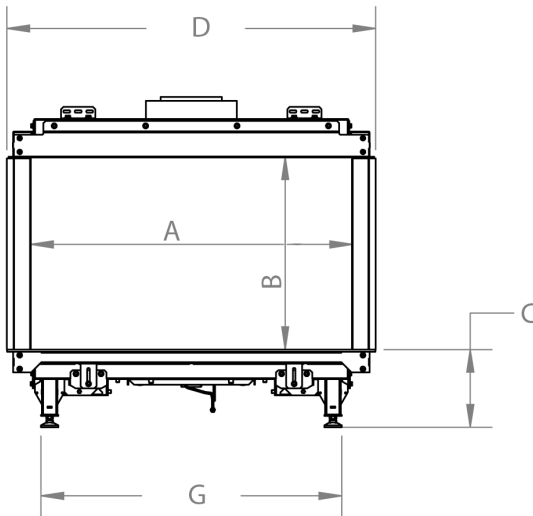

manufactured by
Element4 B.V.

Summum 70 3-Sided Cut Sheet

distributed by
EuropeanHome

009/2020

LETTER	A	B	C	D	E	G	H	I	K	L	M	O
INCHES [MILLIMETERS]	27 $\frac{3}{4}$ " [705]	16 $\frac{5}{8}$ " [422]	6 $\frac{11}{16}$ " [170]	31 $\frac{3}{4}$ " [807]	26 $\frac{9}{16}$ " [674]	25 $\frac{7}{8}$ " [658]	12 $\frac{13}{16}$ " [326]	4 $\frac{11}{16}$ " [119]	15 $\frac{3}{8}$ " [390]	11 $\frac{5}{16}$ " [288]	$\frac{1}{2}$ " [12]	9 $\frac{1}{8}$ " [232]

This information is for reference only. Please consult the Installation Manual for all details prior to making any design decisions.
Conversions from millimeters are rounded to the nearest fraction. A DWG file is available at www.europeanhome.com