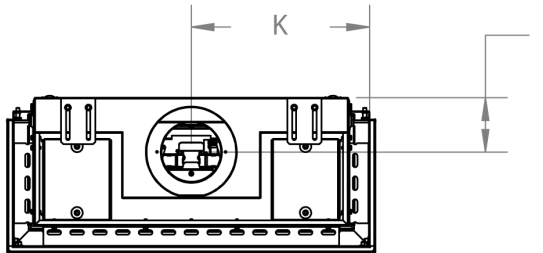

manufactured by
Element4 B.V.

Summum 70 3-Sided Cut Sheet

distributed by
EuropeanHome

009/2020

LETTER	A	B	C	D	E	G	H	I	K	L	M	O
INCHES [MILLIMETERS]	27 $\frac{3}{4}$ " [705]	16 $\frac{5}{8}$ " [422]	6 $\frac{11}{16}$ " [170]	31 $\frac{3}{4}$ " [807]	26 $\frac{9}{16}$ " [674]	25 $\frac{7}{8}$ " [658]	12 $\frac{13}{16}$ " [326]	4 $\frac{11}{16}$ " [119]	15 $\frac{3}{8}$ " [390]	11 $\frac{5}{16}$ " [288]	$\frac{1}{2}$ " [12]	9 $\frac{1}{8}$ " [232]

This information is for reference only. Please consult the Installation Manual for all details prior to making any design decisions.
Conversions from millimeters are rounded to the nearest fraction. A DWG file is available at www.europeanhome.com