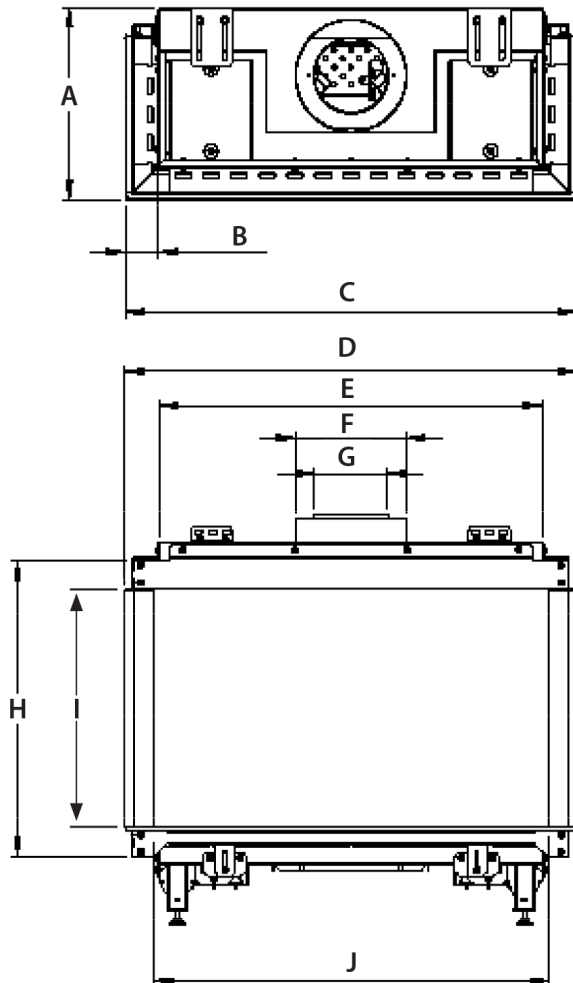

manufactured by
Element4 B.V.

Summum 70 3S Planning Dimensions

5/2019

distributed by
EuropeanHome

UNIT WEIGHT	
Pounds	Kilograms
110	50

Letter	A	B	C	D	E	F	G	H	I
Inches	13 ⁵ / ₁₆	2 ³ / ₈	31 ³ / ₄	31 ¹³ / ₁₆	26 ¹⁵ / ₁₆	7 ¹³ / ₁₆	5 ³ / ₁₆	20 ¹ / ₂	16 ¹ / ₂
Millimeters	338	59	806	807	684	199	131	520	420

Letter	J	K	L	M	N	O	P	Q	R
Inches	27 ¹³ / ₁₆	11	2 ³ / ₁₆	2	4 ¹¹ / ₁₆	26 ⁵ / ₈	28 ⁵ / ₈	6 ¹¹ / ₁₆	10 ¹ / ₁₆
Millimeters	705	280	56	50	119	676	714	170	255

This information is for reference only. Please consult the Installation Manual for all details prior to making any design decisions. Conversions from millimeters are rounded to the nearest fraction. A DWG file is available at www.europeanhome.com