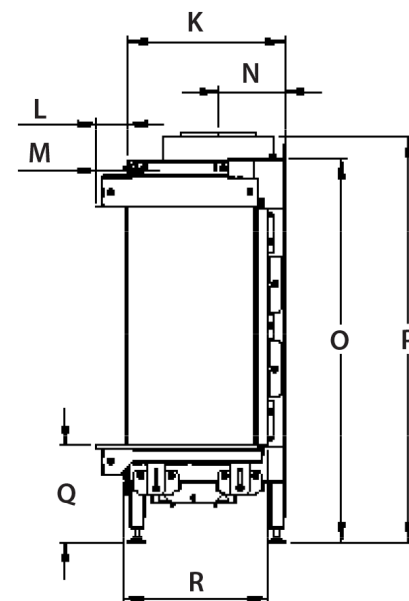

manufactured by
Element4 B.V.

Summum 70 3S Planning Dimensions

5/2019

distributed by
EuropeanHome

UNIT WEIGHT	
Pounds	Kilograms
110	50

Letter	A	B	C	D	E	F	G	H	I
Inches	13 ⁵ / ₁₆	2 ³ / ₈	31 ³ / ₄	31 ¹³ / ₁₆	26 ¹⁵ / ₁₆	7 ¹³ / ₁₆	5 ³ / ₁₆	20 ¹ / ₂	16 ¹ / ₂
Millimeters	338	59	806	807	684	199	131	520	420

Letter	J	K	L	M	N	O	P	Q	R
Inches	27 ¹³ / ₁₆	11	2 ³ / ₁₆	2	4 ¹¹ / ₁₆	26 ⁵ / ₈	28 ⁵ / ₈	6 ¹¹ / ₁₆	10 ¹ / ₁₆
Millimeters	705	280	56	50	119	676	714	170	255

This information is for reference only. Please consult the Installation Manual for all details prior to making any design decisions. Conversions from millimeters are rounded to the nearest fraction. A DWG file is available at www.europeanhome.com