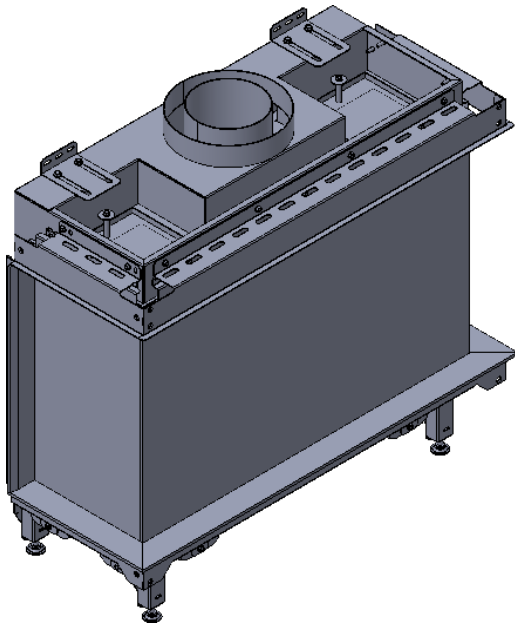

manufactured by
Element4 B.V.

Summum 70 3S Planning Dimensions

5/2019

distributed by
EuropeanHome

UNIT WEIGHT	
Pounds	Kilograms
110	50

Letter	A	B	C	D	E	F	G	H	I
Inches	13 ⁵ / ₁₆	2 ³ / ₈	31 ³ / ₄	31 ¹³ / ₁₆	26 ¹⁵ / ₁₆	7 ¹³ / ₁₆	5 ³ / ₁₆	20 ¹ / ₂	16 ¹ / ₂
Millimeters	338	59	806	807	684	199	131	520	420