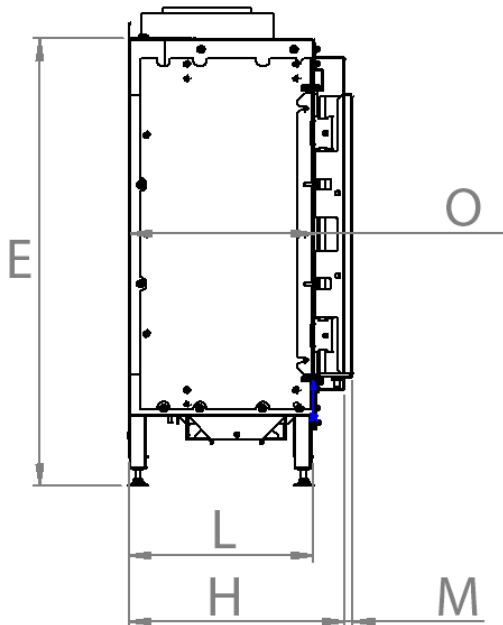

# Summum 70 Single-Sided Cut Sheet

distributed by  
**EuropeanHome**

06/2021

LETTER	A	B	C	D	E	G	H	I	K	L	M	O
INCHES	27 <sup>13</sup> / <sub>16</sub>	16 <sup>5</sup> / <sub>8</sub>	6 <sup>1</sup> / <sub>16</sub>	31 <sup>1</sup> / <sub>4</sub>	26 <sup>6</sup> / <sub>8</sub>	25 <sup>3</sup> / <sub>4</sub>	12 <sup>13</sup> / <sub>16</sub>	4	13 <sup>3</sup> / <sub>4</sub>	11 <sup>5</sup> / <sub>16</sub>	<sup>1</sup> / <sub>2</sub>	11
[MILLIMETERS]	[705]	[422]	[170]	[793]	[676]	[654]	[326]	[102]	[349]	[288]	[12]	[279]

This information is for reference only. Please consult the Installation Manual for all details prior to making any design decisions.  
Conversions from millimeters are rounded to the nearest fraction. A DWG file is available at [www.europeanhome.com](http://www.europeanhome.com)