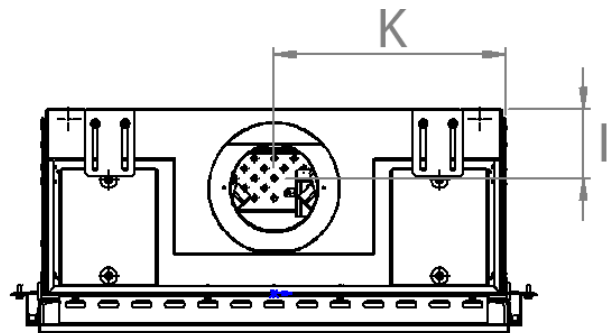

# Summum 70 Single-Sided Cut Sheet

distributed by  
**EuropeanHome**

06/2021

LETTER	A	B	C	D	E	G	H	I	K	L	M	O
INCHES	27 <sup>13</sup> / <sub>16</sub>	16 <sup>5</sup> / <sub>8</sub>	6 <sup>1</sup> / <sub>16</sub>	31 <sup>1</sup> / <sub>4</sub>	26 <sup>6</sup> / <sub>8</sub>	25 <sup>3</sup> / <sub>4</sub>	12 <sup>13</sup> / <sub>16</sub>	4	13 <sup>3</sup> / <sub>4</sub>	11 <sup>5</sup> / <sub>16</sub>	<sup>1</sup> / <sub>2</sub>	11
[MILLIMETERS]	[705]	[422]	[170]	[793]	[676]	[654]	[326]	[102]	[349]	[288]	[12]	[279]

This information is for reference only. Please consult the Installation Manual for all details prior to making any design decisions.  
Conversions from millimeters are rounded to the nearest fraction. A DWG file is available at [www.europeanhome.com](http://www.europeanhome.com)