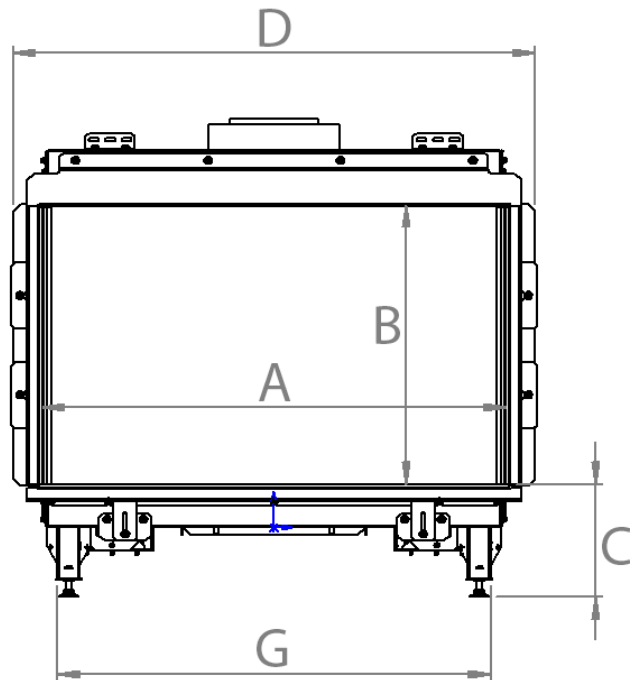

# Summum 70 Single-Sided Cut Sheet

distributed by  
**EuropeanHome**

06/2021

LETTER	A	B	C	D	E	G	H	I	K	L	M	O
INCHES	27 <sup>13</sup> / <sub>16</sub>	16 <sup>5</sup> / <sub>8</sub>	6 <sup>1</sup> / <sub>16</sub>	31 <sup>1</sup> / <sub>4</sub>	26 <sup>6</sup> / <sub>8</sub>	25 <sup>3</sup> / <sub>4</sub>	12 <sup>13</sup> / <sub>16</sub>	4	13 <sup>3</sup> / <sub>4</sub>	11 <sup>5</sup> / <sub>16</sub>	<sup>1</sup> / <sub>2</sub>	11
[MILLIMETERS]	[705]	[422]	[170]	[793]	[676]	[654]	[326]	[102]	[349]	[288]	[12]	[279]