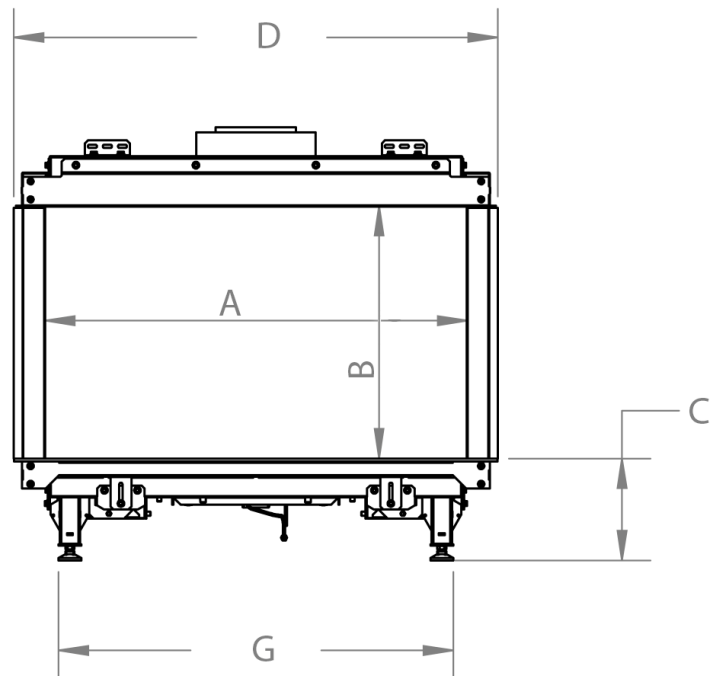

manufactured by
Element4 B.V.

Summum 70 3-Sided Cut Sheet

distributed by
EuropeanHome

06/2021

LETTER	A	B	C	D	E	G	H	I	K	L	M	O
INCHES	27 ³ / ₄	16 ⁵ / ₈	6 ¹ / ₁₆	31 ³ / ₄	26 ⁹ / ₁₆	25 ⁷ / ₈	12 ¹³ / ₁₆	4 ¹ / ₁₆	15 ³ / ₈	11 ⁵ / ₁₆	¹ / ₂	9 ¹ / ₈
[MILLIMETERS]	[705]	[422]	[170]	[807]	[674]	[658]	[326]	[119]	[390]	[288]	[12]	[232]