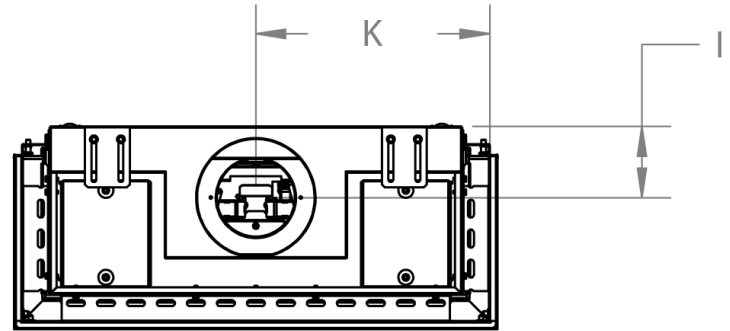

manufactured by
Element4 B.V.

Summum 70 3-Sided Cut Sheet

distributed by
EuropeanHome

06/2021

LETTER	A	B	C	D	E	G	H	I	K	L	M	O
INCHES	27 ³ / ₄	16 ⁵ / ₈	6 ¹ / ₁₆	31 ³ / ₄	26 ⁹ / ₁₆	25 ⁷ / ₈	12 ¹³ / ₁₆	4 ¹ / ₁₆	15 ³ / ₈	11 ⁵ / ₁₆	¹ / ₂	9 ¹ / ₈
[MILLIMETERS]	[705]	[422]	[170]	[807]	[674]	[658]	[326]	[119]	[390]	[288]	[12]	[232]

This information is for reference only. Please consult the Installation Manual for all details prior to making any design decisions.
Conversions from millimeters are rounded to the nearest fraction. A DWG file is available at www.europeanhome.com