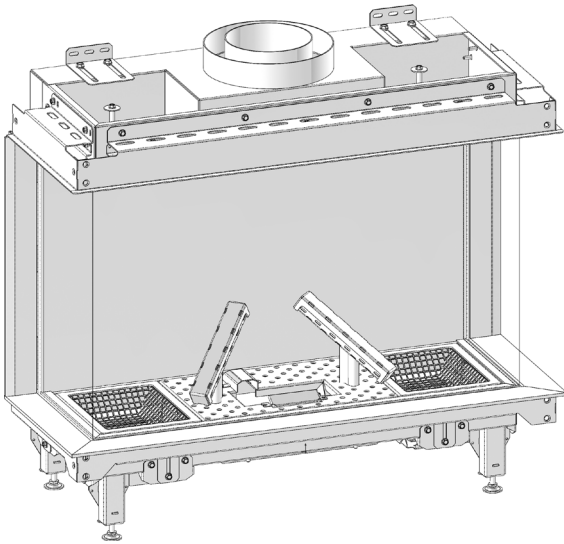

manufactured by
Element4 B.V.

Summum 70 3-Sided Cut Sheet

distributed by
EuropeanHome

06/2021

LETTER	A	B	C	D	E	G	H	I	K	L	M	O
INCHES	27 ³ / ₄	16 ⁵ / ₈	6 ¹ / ₁₆	31 ³ / ₄	26 ⁹ / ₁₆	25 ⁷ / ₈	12 ¹³ / ₁₆	4 ¹ / ₁₆	15 ³ / ₈	11 ⁵ / ₁₆	¹ / ₂	9 ¹ / ₈
[MILLIMETERS]	[705]	[422]	[170]	[807]	[674]	[658]	[326]	[119]	[390]	[288]	[12]	[232]