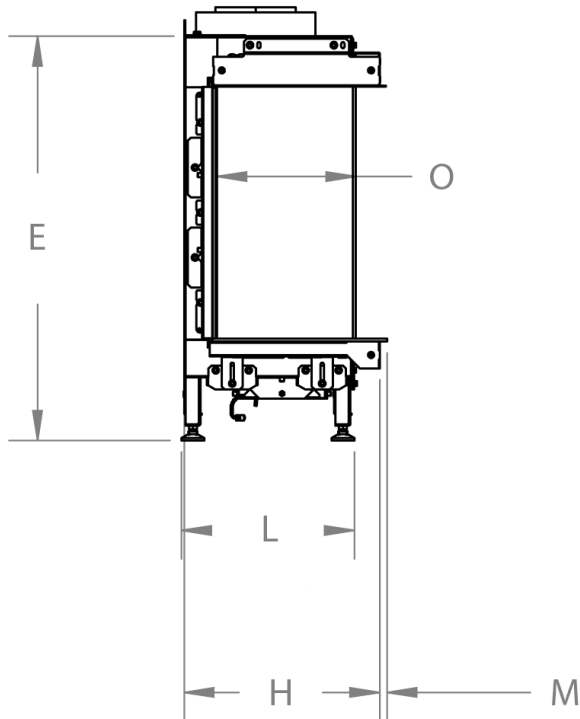

manufactured by
Element4 B.V.

Summum 70 3-Sided Cut Sheet

distributed by
EuropeanHome

06/2021

LETTER	A	B	C	D	E	G	H	I	K	L	M	O
INCHES	27 ³ / ₄	16 ⁵ / ₈	6 ¹ / ₁₆	31 ³ / ₄	26 ⁹ / ₁₆	25 ⁷ / ₈	12 ¹³ / ₁₆	4 ¹ / ₁₆	15 ³ / ₈	11 ⁵ / ₁₆	¹ / ₂	9 ¹ / ₈
[MILLIMETERS]	[705]	[422]	[170]	[807]	[674]	[658]	[326]	[119]	[390]	[288]	[12]	[232]

This information is for reference only. Please consult the Installation Manual for all details prior to making any design decisions.
Conversions from millimeters are rounded to the nearest fraction. A DWG file is available at www.europeanhome.com