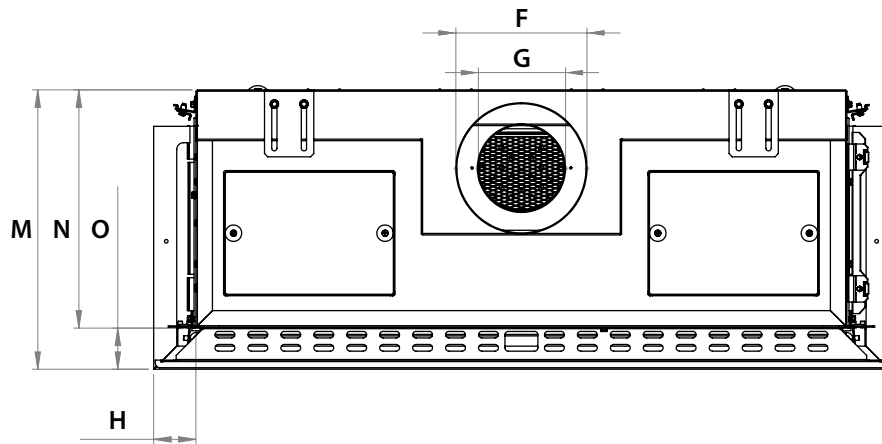

manufactured by
Element4 B.V.

Summum 100 F Planning Dimensions

12/2018

distributed by
EuropeanHome

Letter	Inches	Millimeters
A	43 ¹⁵ / ₁₆	1116
B	43	1091
C	39 ³ / ₈	1000
D	16 ¹¹ / ₁₆	424
E	4 ¹ / ₁₆	119
F	7 ¹³ / ₁₆	199
G	5 ¹ / ₈	130
H	2 ¹ / ₂	64
I	22 ¹ / ₂	570
J	6 ¹³ / ₁₆	174
K	4 ³ / ₁₆	105
L	32 ¹¹ / ₁₆	829
M	16 ¹¹ / ₁₆	424
N	14 ⁵ / ₁₆	362
O	2 ¹ / ₂	63

Unit Weight	
Pounds	Kilograms
132	60

This information is for reference only. Please consult the Installation Manual for all details prior to making any design decisions. Conversions from millimeters are rounded to the nearest fraction. A DWG file is available at www.europeanhome.com