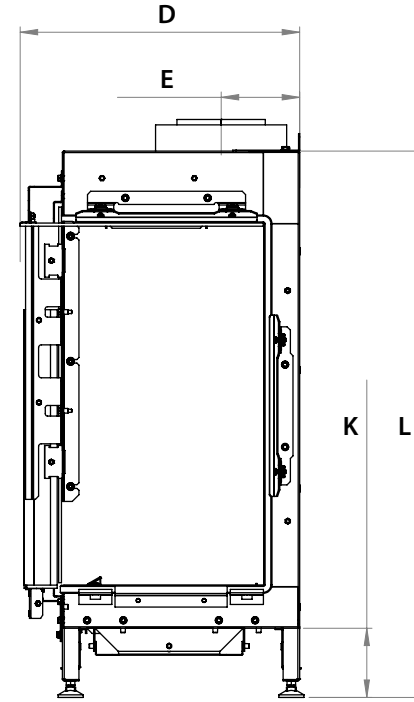

manufactured by
Element4 B.V.

Summum 100 F Planning Dimensions

12/2018

distributed by
EuropeanHome

Letter	Inches	Millimeters
A	43 ¹⁵ / ₁₆	1116
B	43	1091
C	39 ³ / ₈	1000
D	16 ¹¹ / ₁₆	424
E	4 ¹ / ₁₆	119
F	7 ¹³ / ₁₆	199
G	5 ¹ / ₈	130
H	2 ¹ / ₂	64
I	22 ¹ / ₂	570
J	6 ¹³ / ₁₆	174
K	4 ³ / ₁₆	105
L	32 ¹¹ / ₁₆	829
M	16 ¹¹ / ₁₆	424
N	14 ⁵ / ₁₆	362
O	2 ¹ / ₂	63

Unit Weight	
Pounds	Kilograms
132	60

This information is for reference only. Please consult the Installation Manual for all details prior to making any design decisions. Conversions from millimeters are rounded to the nearest fraction. A DWG file is available at www.europeanhome.com