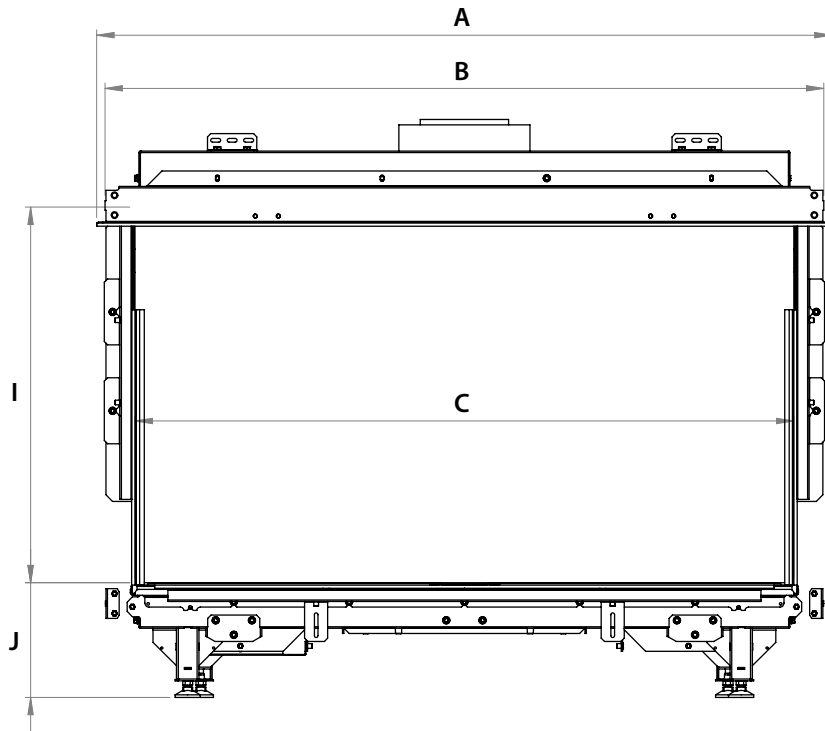

manufactured by
Element4 B.V.

Summum 100 F Planning Dimensions

12/2018

distributed by
EuropeanHome

Letter	Inches	Millimeters
A	43 ¹⁵ / ₁₆	1116
B	43	1091
C	39 ³ / ₈	1000
D	16 ¹¹ / ₁₆	424
E	4 ¹ / ₁₆	119
F	7 ¹³ / ₁₆	199
G	5 ¹ / ₈	130
H	2 ¹ / ₂	64
I	22 ¹ / ₂	570
J	6 ¹³ / ₁₆	174
K	4 ³ / ₁₆	105
L	32 ¹¹ / ₁₆	829
M	16 ¹¹ / ₁₆	424
N	14 ⁵ / ₁₆	362
O	2 ¹ / ₂	63

Unit Weight	
Pounds	Kilograms
132	60

This information is for reference only. Please consult the Installation Manual for all details prior to making any design decisions. Conversions from millimeters are rounded to the nearest fraction. A DWG file is available at www.europeanhome.com