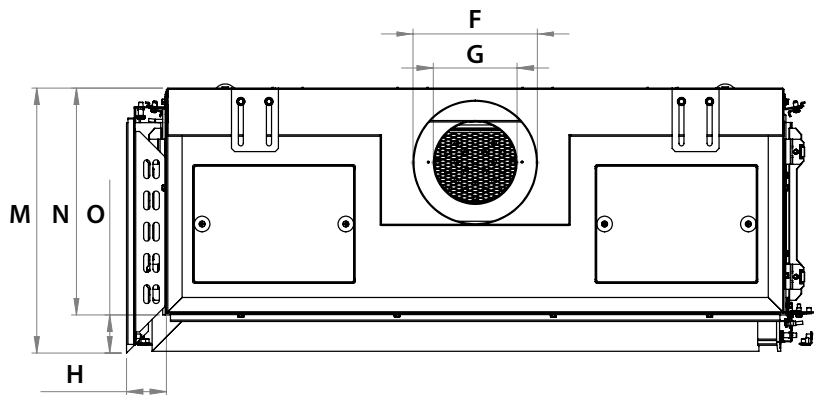

manufactured by
Element4 B.V.

Summum 100 LC/RC Planning Dimensions

12/2018

distributed by
EuropeanHome

Letter	Inches	Millimeters
A	43 ⁷ / ₁₆	1102
B	40	1040
C	39	991
D	16 ⁵ / ₈	422
E	4 ¹¹ / ₁₆	119
F	7 ¹³ / ₁₆	199
G	5 ¹ / ₈	130
H	2 ¹ / ₂	64
I	22 ¹ / ₂	575
J	6 ¹¹ / ₁₆	170
K	4 ³ / ₁₆	105
L	32 ¹¹ / ₁₆	829
M	16 ¹¹ / ₁₆	424
N	14 ⁵ / ₁₆	363
O	2 ⁷ / ₁₆	61

Summum 100 LC shown; Summum 100 RC is a mirror image

Unit Weight	
Pounds	Kilograms
132	60

This information is for reference only. Please consult the Installation Manual for all details prior to making any design decisions.
Conversions from millimeters are rounded to the nearest fraction. A DWG file is available at www.europeanhome.com