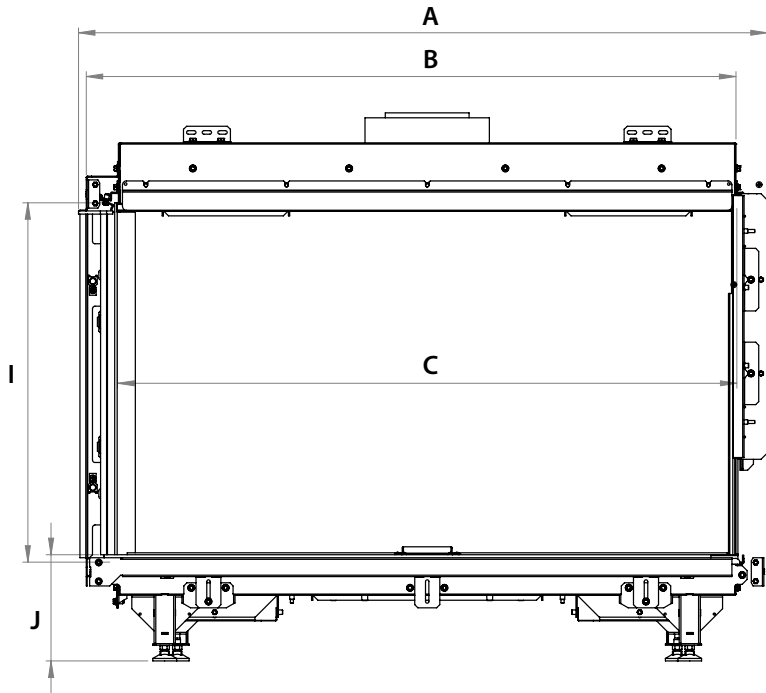

manufactured by
Element4 B.V.

Summum 100 LC/RC Planning Dimensions

12/2018

distributed by
EuropeanHome

Letter	Inches	Millimeters
A	43 ⁷ / ₁₆	1102
B	40	1040
C	39	991
D	16 ⁵ / ₈	422
E	4 ¹¹ / ₁₆	119
F	7 ¹³ / ₁₆	199
G	5 ¹ / ₈	130
H	2 ¹ / ₂	64
I	22 ¹ / ₂	575
J	6 ¹¹ / ₁₆	170
K	4 ³ / ₁₆	105
L	32 ¹¹ / ₁₆	829
M	16 ¹¹ / ₁₆	424
N	14 ⁵ / ₁₆	363
O	2 ⁷ / ₁₆	61

Summum 100 LC shown; Summum 100 RC is a mirror image

Unit Weight	
Pounds	Kilograms
132	60

This information is for reference only. Please consult the Installation Manual for all details prior to making any design decisions.
Conversions from millimeters are rounded to the nearest fraction. A DWG file is available at www.europeanhome.com