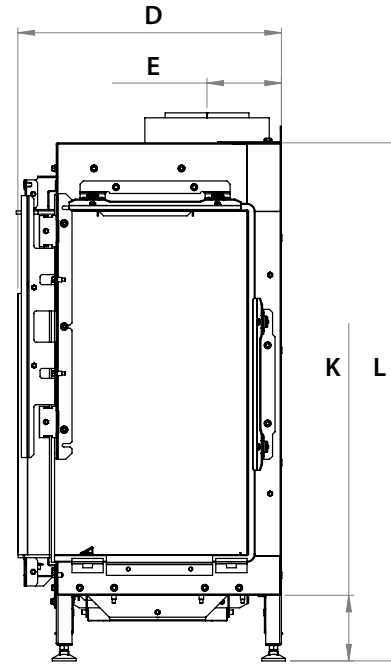

manufactured by
Element4 B.V.

Summum 100 LC/RC Planning Dimensions

12/2018

distributed by
EuropeanHome

Letter	Inches	Millimeters
A	43 ⁷ / ₁₆	1102
B	40	1040
C	39	991
D	16 ⁵ / ₈	422
E	4 ¹¹ / ₁₆	119
F	7 ¹³ / ₁₆	199
G	5 ¹ / ₈	130
H	2 ¹ / ₂	64
I	22 ¹ / ₂	575
J	6 ¹¹ / ₁₆	170
K	4 ³ / ₁₆	105
L	32 ¹¹ / ₁₆	829
M	16 ¹¹ / ₁₆	424
N	14 ⁵ / ₁₆	363
O	2 ⁷ / ₁₆	61

Summum 100 LC shown; Summum 100 RC is a mirror image

Unit Weight	
Pounds	Kilograms
132	60

This information is for reference only. Please consult the Installation Manual for all details prior to making any design decisions.
Conversions from millimeters are rounded to the nearest fraction. A DWG file is available at www.europeanhome.com