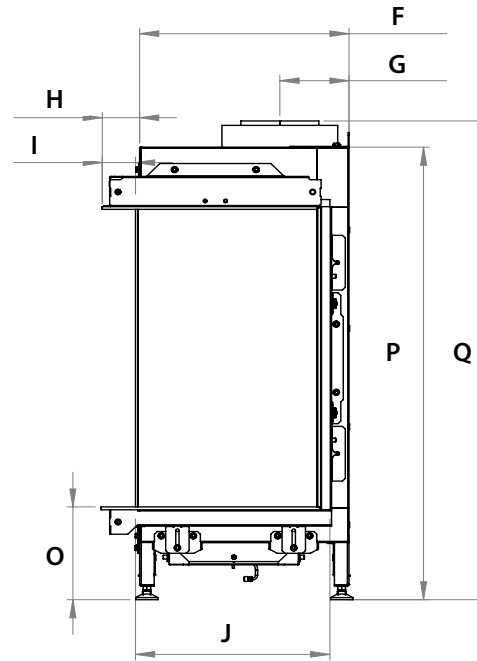

manufactured by
Element4 B.V.

Summum 100 3S Planning Dimensions

12/2018

distributed by
EuropeanHome

Letter	Inches	Millimeters
A	44	1117
B	38 ⁷ / ₈	986
C	7 ³ / ₁₆	199
D	5 ³ / ₁₆	131
E	39 ¹ / ₂	1003
F	14 ¹ / ₈	360
G	4 ¹ / ₁₆	119
H	2 ¹ / ₂	64
I	2 ¹ / ₄	57
J	13 ³ / ₁₆	334
K	2 ¹ / ₂	64
L	43 ¹⁵ / ₁₆	1116
M	25 ⁵ / ₈	656
N	22 ¹ / ₁₆	575
O	6 ¹ / ₁₆	170
P	32 ¹ / ₁₆	829
Q	34 ¹ / ₂	877
R	16 ¹³ / ₁₆	426

Unit Weight	
Pounds	Kilograms
132	60

This information is for reference only. Please consult the Installation Manual for all details prior to making any design decisions.
Conversions from millimeters are rounded to the nearest fraction. A DWG file is available at www.europeanhome.com