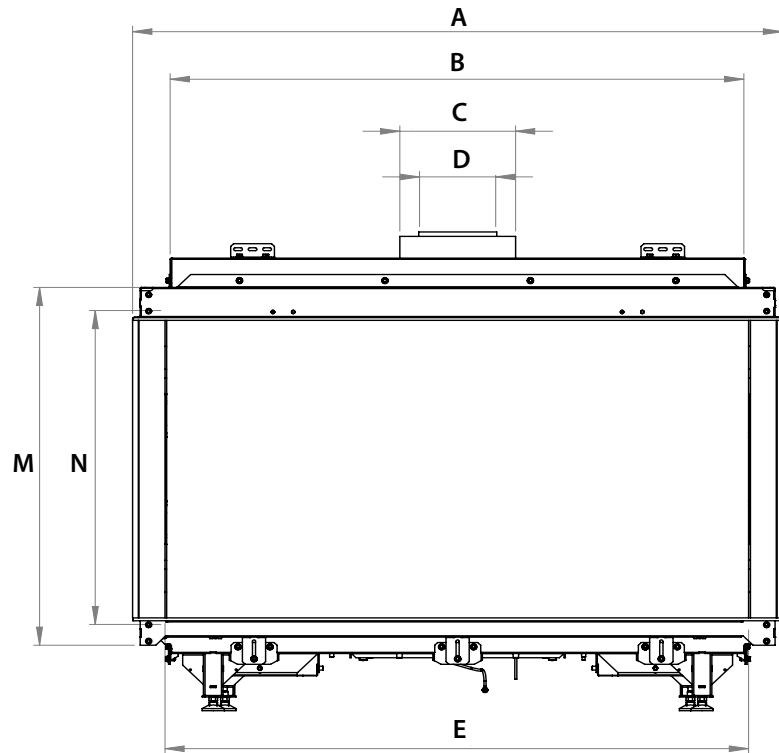

manufactured by
Element4 B.V.

Summum 100 3S Planning Dimensions

12/2018

distributed by
EuropeanHome

Letter	Inches	Millimeters
A	44	1117
B	38 ⁷ / ₈	986
C	7 ³ / ₁₆	199
D	5 ³ / ₁₆	131
E	39 ¹ / ₂	1003
F	14 ¹ / ₈	360
G	4 ¹ / ₁₆	119
H	2 ¹ / ₂	64
I	2 ¹ / ₄	57
J	13 ³ / ₁₆	334
K	2 ¹ / ₂	64
L	43 ¹⁵ / ₁₆	1116
M	25 ⁵ / ₈	656
N	22 ¹ / ₁₆	575
O	6 ¹ / ₁₆	170
P	32 ¹ / ₁₆	829
Q	34 ¹ / ₂	877
R	16 ¹³ / ₁₆	426

Unit Weight	
Pounds	Kilograms
132	60

This information is for reference only. Please consult the Installation Manual for all details prior to making any design decisions.
Conversions from millimeters are rounded to the nearest fraction. A DWG file is available at www.europeanhome.com