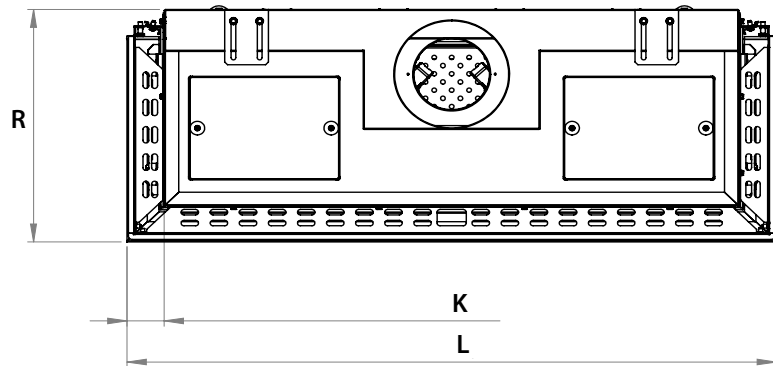

manufactured by
Element4 B.V.

Summum 100 3S Planning Dimensions

12/2018

distributed by
EuropeanHome

Letter	Inches	Millimeters
A	44	1117
B	38 ⁷ / ₈	986
C	7 ³ / ₁₆	199
D	5 ³ / ₁₆	131
E	39 ¹ / ₂	1003
F	14 ¹ / ₈	360
G	4 ¹ / ₁₆	119
H	2 ¹ / ₂	64
I	2 ¹ / ₄	57
J	13 ³ / ₁₆	334
K	2 ¹ / ₂	64
L	43 ¹⁵ / ₁₆	1116
M	25 ⁵ / ₈	656
N	22 ¹ / ₁₆	575
O	6 ¹ / ₁₆	170
P	32 ¹ / ₁₆	829
Q	34 ¹ / ₂	877
R	16 ¹³ / ₁₆	426