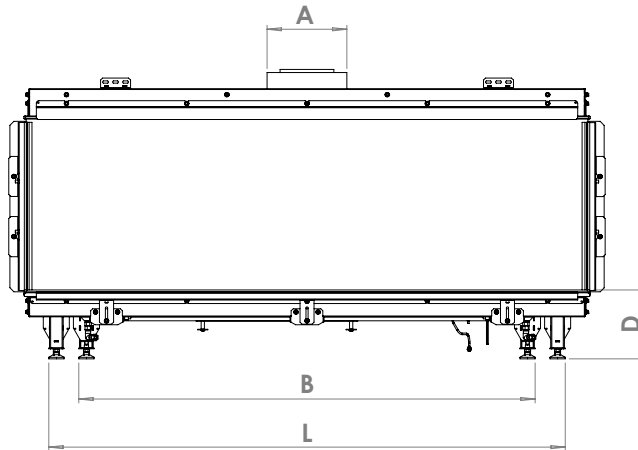

manufactured by
Element4 B.V.

Modore 140 MKII Planning Dimensions
08/2017

distributed by
EuropeanHome

Letter	Inches	Millimeters
A	7 13/16	198
B	44 13/16	1138
C	55 1/4	1403
D	6 3/4	171
E	11 1/16	281
F	28 1/8	714
G	24	609
H	16 3/4	425
I	10 13/16	275
J	12 13/16	325
K	54 13/16	1392
L	50 1/16	1287

This information is for reference only. Please consult the Installation Manual for all details prior to making any design decisions.
Conversions from millimeters are rounded to the nearest fraction. This DWG file is available at www.europeanhome.com