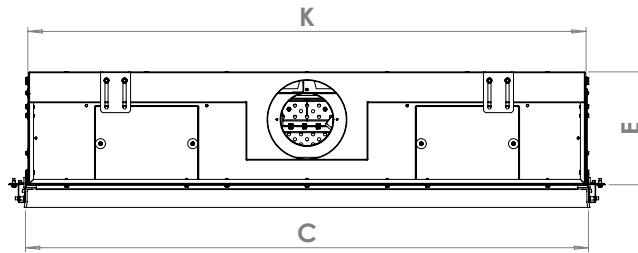

manufactured by
Element4 B.V.

Modore 140 MKII Planning Dimensions
08/2017

distributed by
EuropeanHome

Letter	Inches	Millimeters
A	7 13/16	198
B	44 13/16	1138
C	55 1/4	1403
D	6 3/4	171
E	11 1/16	281
F	28 1/8	714
G	24	609
H	16 3/4	425
I	10 13/16	275
J	12 13/16	325
K	54 13/16	1392
L	50 1/16	1287

This information is for reference only. Please consult the Installation Manual for all details prior to making any design decisions.
Conversions from millimeters are rounded to the nearest fraction. This DWG file is available at www.europeanhome.com