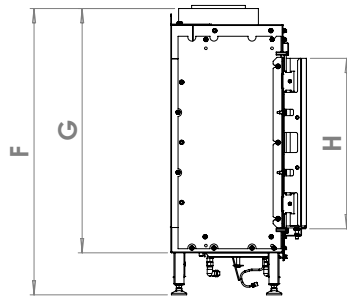

manufactured by
Element4 B.V.

Modore 140 MKII Planning Dimensions
08/2017

distributed by
EuropeanHome

Letter	Inches	Millimeters
A	7 13/16	198
B	44 13/16	1138
C	55 1/4	1403
D	6 3/4	171
E	11 1/16	281
F	28 1/8	714
G	24	609
H	16 3/4	425
I	10 13/16	275
J	12 13/16	325
K	54 13/16	1392
L	50 1/16	1287

This information is for reference only. Please consult the Installation Manual for all details prior to making any design decisions.
Conversions from millimeters are rounded to the nearest fraction. This DWG file is available at www.europeanhome.com