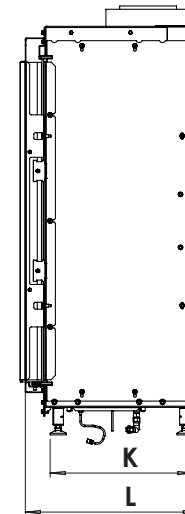

manufactured by
Element4 B.V.

Modore 100H Planning Dimensions
10/2017

distributed by
EuropeanHome

Letter	Inches	Millimeters
A	7 7/8	200
B	39 3/8	1000
C	29 13/16	757
D	33	838
E	38 13/16	986
F	42 5/16	1074
G	5 1/8	130
H	39 1/2	1004
I	39 1/8	994
J	15 15/16	405
K	13 1/4	337
L	16 1/16	408

This information is for reference only. Please consult the Installation Manual for all details prior to making any design decisions.
Conversions from millimeters are rounded to the nearest fraction. This DWG file is available at www.europeanhome.com