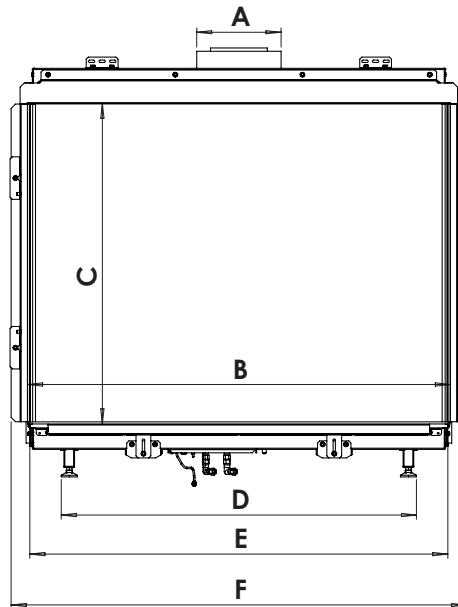

manufactured by
Element4 B.V.

Modore 100H Planning Dimensions
10/2017

distributed by
EuropeanHome

Letter	Inches	Millimeters
A	7 7/8	200
B	39 3/8	1000
C	29 13/16	757
D	33	838
E	38 13/16	986
F	42 5/16	1074
G	5 1/8	130
H	39 1/2	1004
I	39 1/8	994
J	15 15/16	405
K	13 1/4	337
L	16 1/16	408

This information is for reference only. Please consult the Installation Manual for all details prior to making any design decisions.
Conversions from millimeters are rounded to the nearest fraction. This DWG file is available at www.europeanhome.com