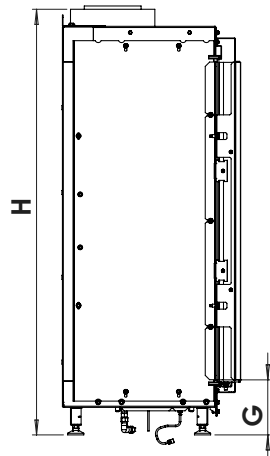

manufactured by
Element4 B.V.

Modore 100H Planning Dimensions
10/2017

distributed by
EuropeanHome

Letter	Inches	Millimeters
A	7 7/8	200
B	39 3/8	1000
C	29 13/16	757
D	33	838
E	38 13/16	986
F	42 5/16	1074
G	5 1/8	130
H	39 1/2	1004
I	39 1/8	994
J	15 15/16	405
K	13 1/4	337
L	16 1/16	408

This information is for reference only. Please consult the Installation Manual for all details prior to making any design decisions.
Conversions from millimeters are rounded to the nearest fraction. This DWG file is available at www.europeanhome.com