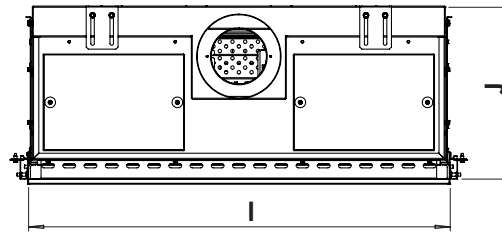

manufactured by
Element4 B.V.

Modore 100H Planning Dimensions
10/2017

distributed by
EuropeanHome

Letter	Inches	Millimeters
A	7 7/8	200
B	39 3/8	1000
C	29 13/16	757
D	33	838
E	38 13/16	986
F	42 5/16	1074
G	5 1/8	130
H	39 1/2	1004
I	39 1/8	994
J	15 15/16	405
K	13 1/4	337
L	16 1/16	408

This information is for reference only. Please consult the Installation Manual for all details prior to making any design decisions.
Conversions from millimeters are rounded to the nearest fraction. This DWG file is available at www.europeanhome.com