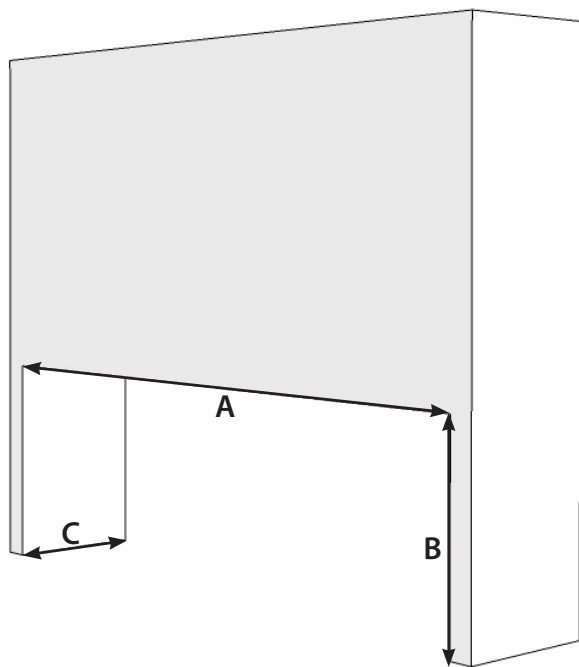

Dimension	J60M2
A	69 ⁵ / ₈ "
B	60"
C	49 ¹ / ₄ "

Model J60M2
(single sided)

Dimension	J60M2-ST
A	69 ⁵ / ₈ "
B	60"
C	49 ¹ / ₄ "

Model J60M2-ST
(see through)

**ROUGH OPENING DIMENSIONS**

Dimension	J60
A (Width)	69 $\frac{7}{8}$ "
B (Height)	28 $\frac{1}{4}$ "
C (Depth)	18 $\frac{1}{4}$ "