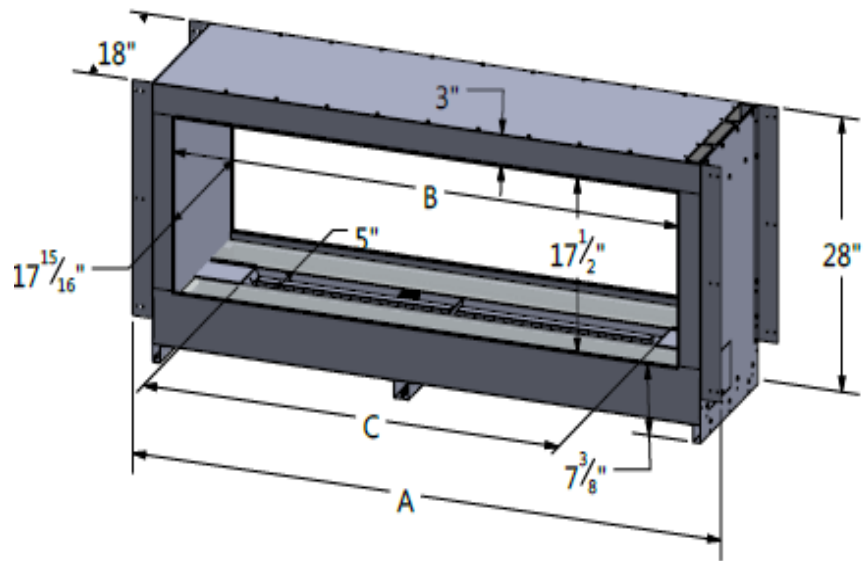

Dimension	J60M2
A	69 ⁵ / ₈ "
B	60"
C	49 ¹ / ₄ "

Model J60M2
(single sided)

Dimension	J60M2-ST
A	69 ⁵ / ₈ "
B	60"
C	49 ¹ / ₄ "

Model J60M2-ST
(see through)

**ROUGH OPENING DIMENSIONS**

Dimension	J60
A (Width)	69 $\frac{7}{8}$ "
B (Height)	28 $\frac{1}{4}$ "
C (Depth)	18 $\frac{1}{4}$ "

For the J60-ST please build framing to the unit.