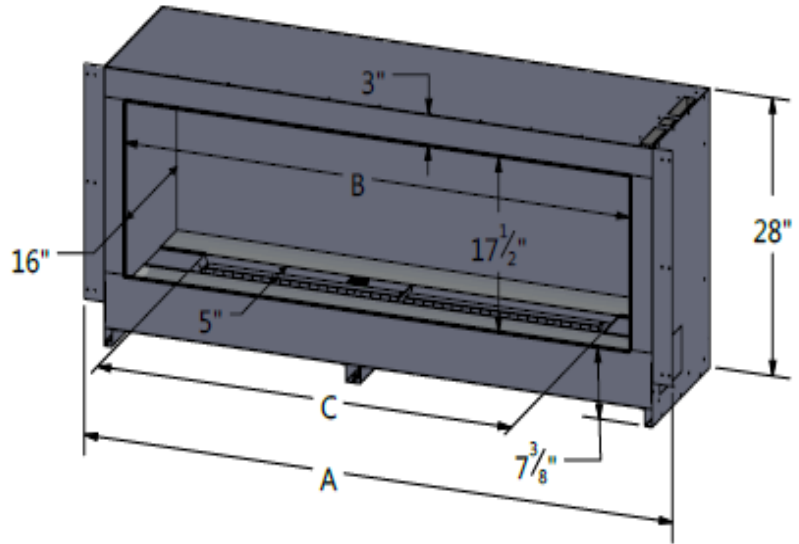

Dimension	J60M2
A	69 ⁵ / ₈ "
B	60"
C	49 ¹ / ₄ "

Model J60M2
(single sided)

Dimension	J60M2-ST
A	69 ⁵ / ₈ "
B	60"
C	49 ¹ / ₄ "

Model J60M2-ST
(see through)

**ROUGH OPENING DIMENSIONS**

Dimension	J60
A (Width)	69 $\frac{7}{8}$ "
B (Height)	28 $\frac{1}{4}$ "
C (Depth)	18 $\frac{1}{4}$ "

For the J60-ST please build framing to the unit.