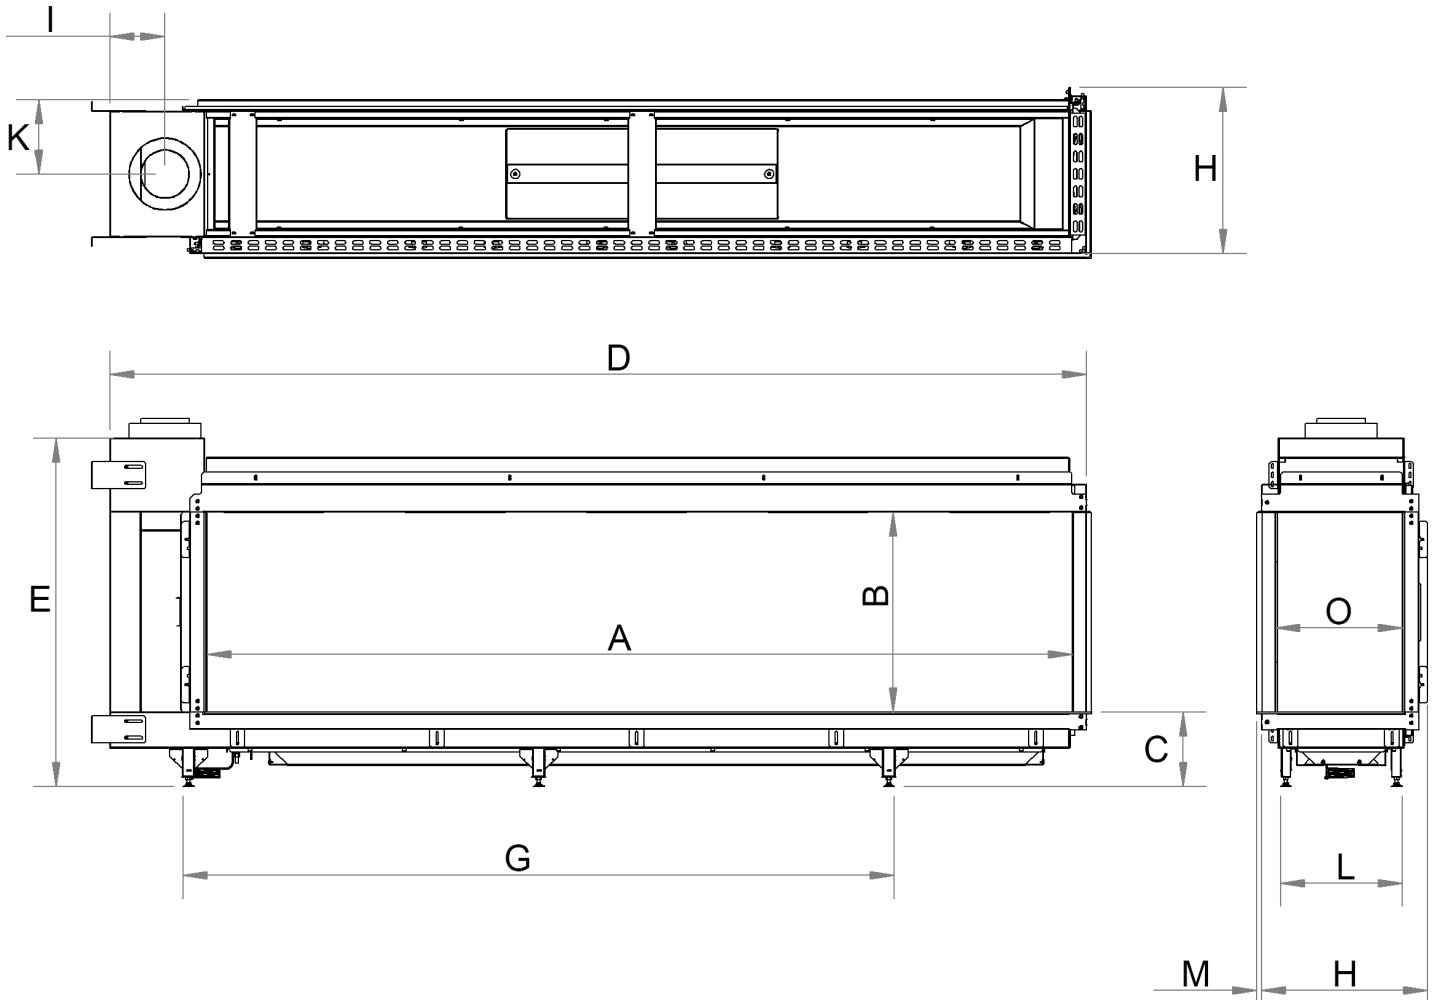

manufactured by
Element4 B.V.

Bidore 240H Cut Sheet

distributed by
EuropeanHome

06/2021

Bidore 240H RC shown
(Bidore 240H LC is a mirror image)

LETTER	A	B	C	D	E	G	H	I	K	L	M	O
INCHES	93 ⁷ / ₈	21 ⁵ / ₈	8 ¹ / ₁₆	105 ¹⁵ / ₁₆	37 ³ / ₄	77 ³ / ₁₆	18	6	8	13 ³ / ₁₆	¹ / ₂	13 ¹ / ₁₆
[MILLIMETERS]	[2385]	[550]	[205]	[2691]	[959]	[1960]	[457]	[152]	[204]	[336]	[13]	[348]

This information is for reference only. Please consult the Installation Manual for all details prior to making any design decisions.
Conversions from millimeters are rounded to the nearest fraction. A DWG file is available at www.europeanhome.com