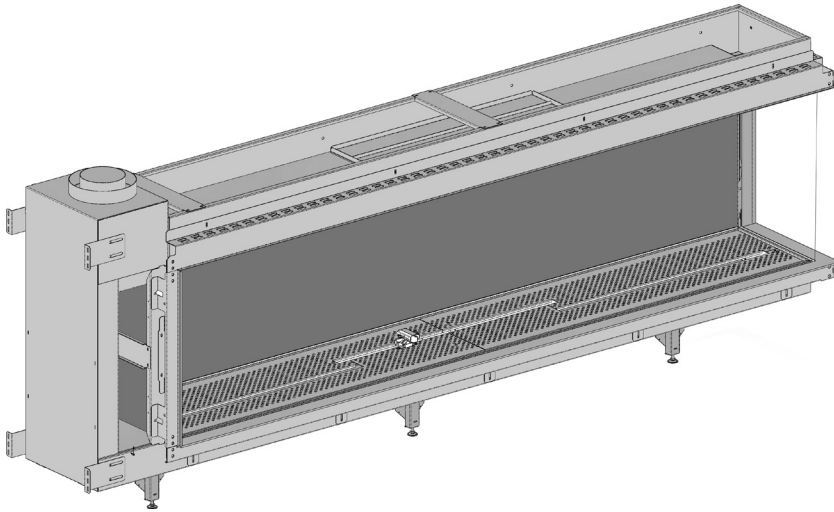

manufactured by
Element4 B.V.

Bidore 240H Cut Sheet

distributed by
EuropeanHome

06/2021

Bidore 240H RC shown
(Bidore 240H LC is a mirror image)

LETTER	A	B	C	D	E	G	H	I	K	L	M	O
INCHES	93 ⁷ / ₈	21 ⁵ / ₈	8 ¹ / ₁₆	105 ¹⁵ / ₁₆	37 ³ / ₄	77 ³ / ₁₆	18	6	8	13 ³ / ₁₆	¹ / ₂	13 ¹ / ₁₆
[MILLIMETERS]	[2385]	[550]	[205]	[2691]	[959]	[1960]	[457]	[152]	[204]	[336]	[13]	[348]