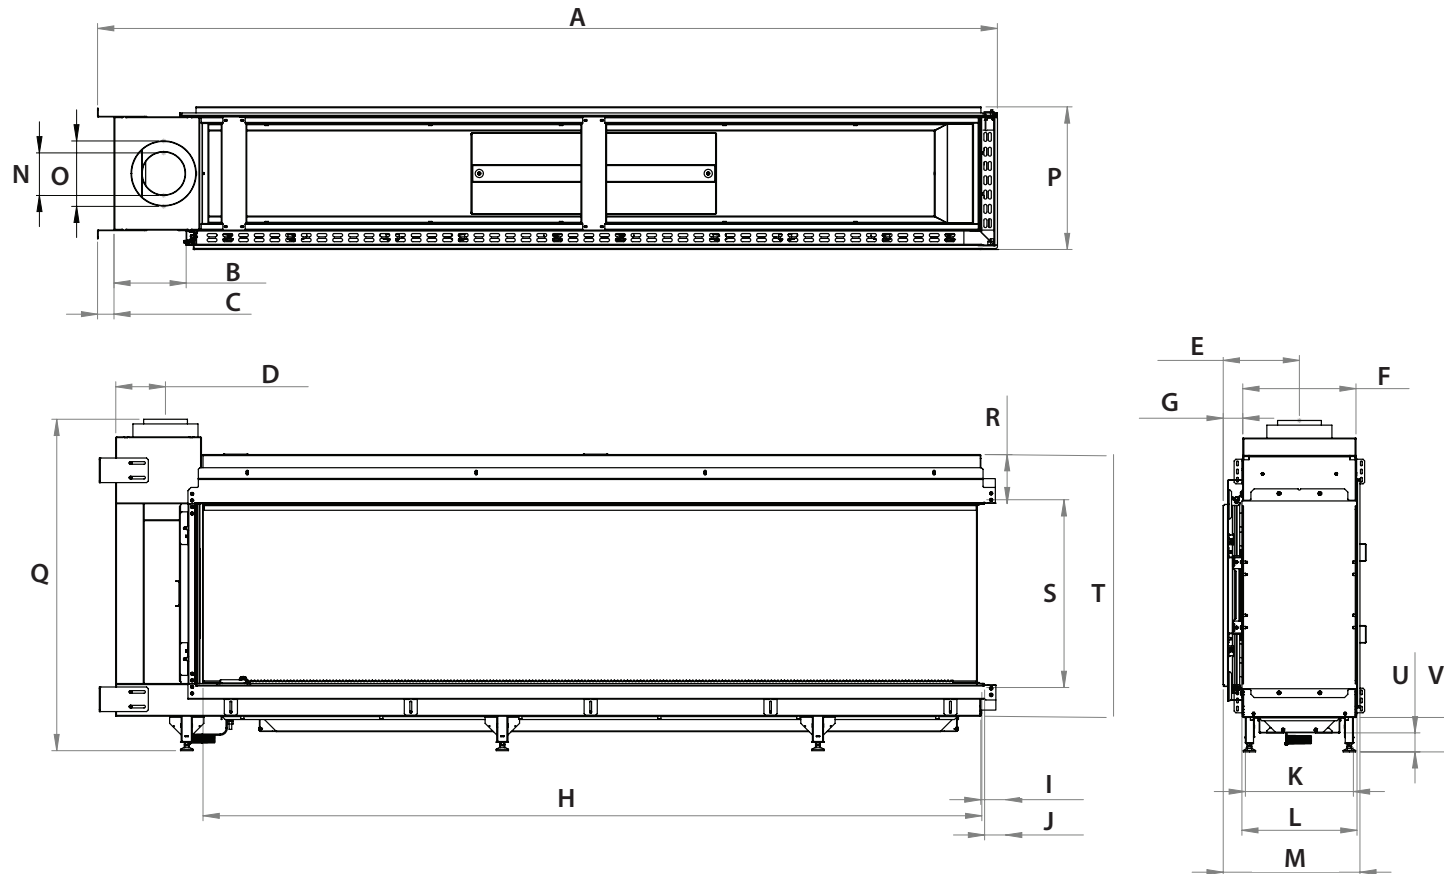

manufactured by
Element4 B.V.

Bidore 240H Planning Dimensions

2/2019

distributed by
EuropeanHome

Letter	A	B	C	D	E	F	G	H	I	J	K	L	M	N	O	P	Q
Inches	108 ⁵ / ₁₆	8 ¹ / ₁₆	2	6	9 ¹ / ₈	13 ⁵ / ₈	2 ³ / ₈	93 ³ / ₄	3	2 ¹ / ₂	13 ¹ / ₁₆	13 ⁷ / ₈	16 ¹ / ₂	5 ¹ / ₈	7 ⁷ / ₈	13 ⁵ / ₈	39 ⁷ / ₈
Millimeters	2751	221	50	152	233	346	60	2381	76	64	331	352	418	130	200	346	1013

Letter	R	S	T	U	V
Inches	5 ¹⁵ / ₁₆	22 ⁵ / ₈	31 ¹ / ₂	2 ⁵ / ₁₆	4 ³ / ₁₆
Millimeters	150	574	800	58	105

BIDORE RC 240H shown
(Bidore LC 240 is a mirror image)

UNIT WEIGHT	
Pounds	Kilograms
551	250

This information is for reference only. Please consult the Installation Manual for all details prior to making any design decisions.
Conversions from millimeters are rounded to the nearest fraction. A DWG file is available at www.europeanhome.com