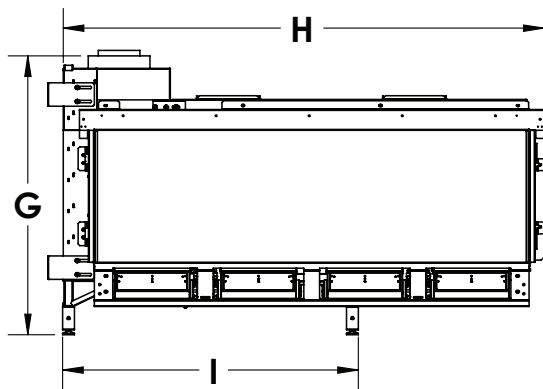

manufactured by
Element4 B.V.

Tenore 140 GSB Planning Dimensions
11/2018

distributed by
EuropeanHome

Letter	Inches	Millimeters
A	16 ¾	425
B	55 ⅙	1398
C	19 ⅙	497
D	7 ⅞	199
E	-	-
F	11 ⅕	288
G	35 ⅜	899
H	61	1550
I	37 ½	953
J	½	13
K	9 ⅜	234

This information is for reference only. Please consult the Installation Manual for all details prior to making any design decisions.
Conversions from millimeters are rounded to the nearest fraction. This DWG file is available at www.europeanhome.com