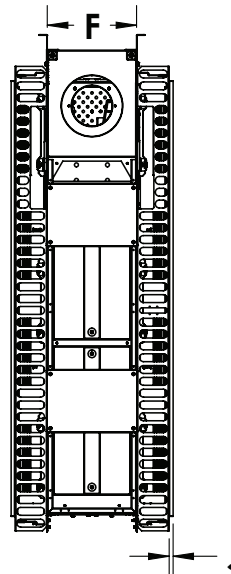

manufactured by
Element4 B.V.

Tenore 140 GSB Planning Dimensions
11/2018

distributed by
EuropeanHome

Letter	Inches	Millimeters
A	16 ¾	425
B	55 ⅙	1398
C	19 ⅙	497
D	7 ⅞	199
E	-	-
F	11 ⅕	288
G	35 ⅜	899
H	61	1550
I	37 ½	953
J	½	13
K	9 ⅜	234

This information is for reference only. Please consult the Installation Manual for all details prior to making any design decisions.
Conversions from millimeters are rounded to the nearest fraction. This DWG file is available at www.europeanhome.com