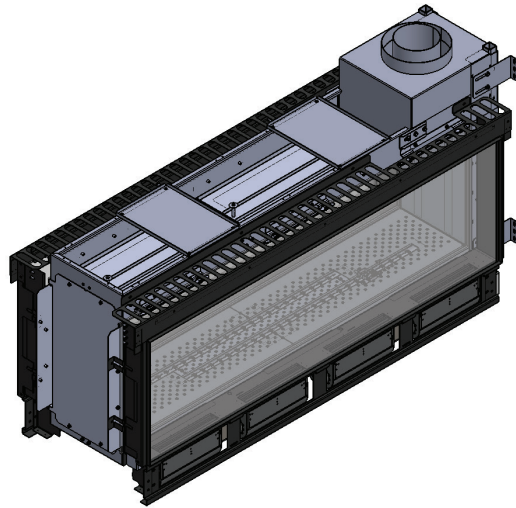

manufactured by
Element4 B.V.

Tenore 140 GSB Planning Dimensions
11/2018

distributed by
EuropeanHome

Letter	Inches	Millimeters
A	16 ¾	425
B	55 ⅙	1398
C	19 ⅙	497
D	7 ⅞	199
E	-	-
F	11 ⅕	288
G	35 ⅜	899
H	61	1550
I	37 ½	953
J	½	13
K	9 ⅜	234

PDE4L140TMKII-170803