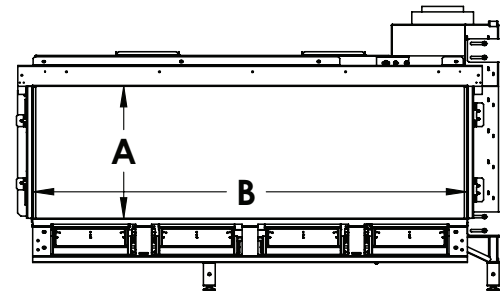

manufactured by
Element4 B.V.

Tenore 140 GSB Planning Dimensions
11/2018

distributed by
EuropeanHome

Letter	Inches	Millimeters
A	16 ¾	425
B	55 ⅙	1398
C	19 ⅙	497
D	7 ⅞	199
E	-	-
F	11 ⅕	288
G	35 ⅜	899
H	61	1550
I	37 ½	953
J	½	13
K	9 ⅜	234

This information is for reference only. Please consult the Installation Manual for all details prior to making any design decisions.
Conversions from millimeters are rounded to the nearest fraction. This DWG file is available at www.europeanhome.com