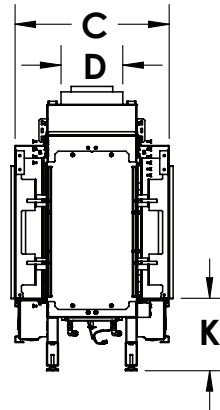

manufactured by
Element4 B.V.

Tenore 140 GSB Planning Dimensions
11/2018

distributed by
EuropeanHome

Letter	Inches	Millimeters
A	16 ¾	425
B	55 ⅙	1398
C	19 ⅙	497
D	7 ⅞	199
E	-	-
F	11 ⅕	288
G	35 ⅜	899
H	61	1550
I	37 ½	953
J	½	13
K	9 ⅜	234

This information is for reference only. Please consult the Installation Manual for all details prior to making any design decisions.
Conversions from millimeters are rounded to the nearest fraction. This DWG file is available at www.europeanhome.com