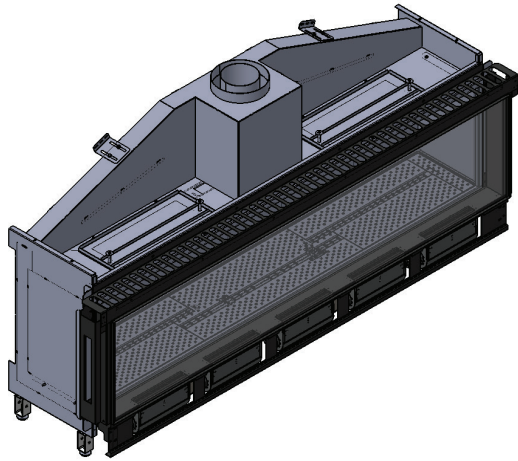

manufactured by  
**Element4 B.V.**

**Modore 185 MKII GSB Planning Dimensions**  
11/2017

distributed by  
**EuropeanHome**

Letter	Inches	Millimeters
A	7 7/8	199
B	74 7/16	1890
C	16 5/8	422
D	73 9/16	1868
E	74 1/2	1893
F	77 15/16	1980
G	8 1/2	216
H	40	1017
I	78 5/16	1989
J	19 13/16	504
K	13 5/16	338
L	20 5/16	517