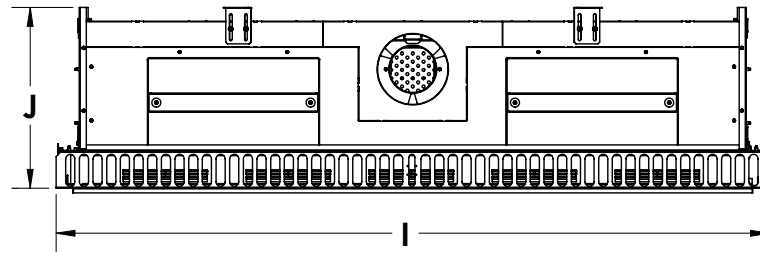

manufactured by  
**Element4 B.V.**

**Modore 185 MKII GSB Planning Dimensions**  
11/2017

distributed by  
**EuropeanHome**

Letter	Inches	Millimeters
A	7 7/8	199
B	74 7/16	1890
C	16 5/8	422
D	73 9/16	1868
E	74 1/2	1893
F	77 15/16	1980
G	8 1/2	216
H	40	1017
I	78 5/16	1989
J	19 13/16	504
K	13 5/16	338
L	20 5/16	517

This information is for reference only. Please consult the Installation Manual for all details prior to making any design decisions.  
Conversions from millimeters are rounded to the nearest fraction. This DWG file is available at [www.europeanhome.com](http://www.europeanhome.com)