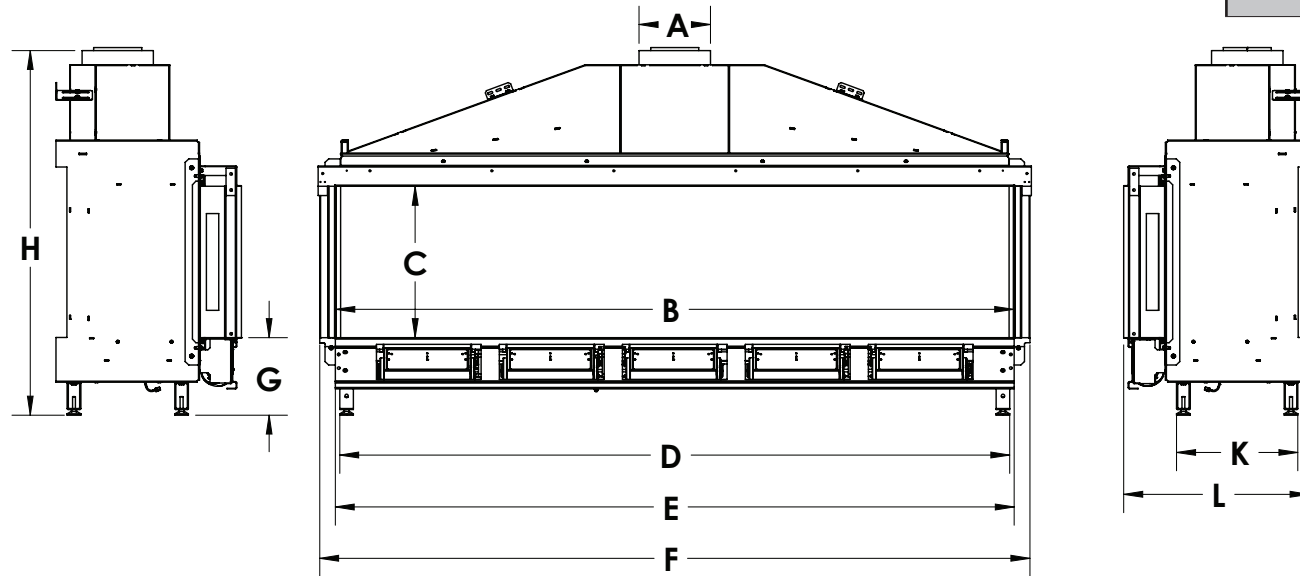

manufactured by  
**Element4 B.V.**

**Modore 185 MKII GSB Planning Dimensions**  
11/2017

distributed by  
**EuropeanHome**

Letter	Inches	Millimeters
A	7 7/8	199
B	74 7/16	1890
C	16 5/8	422
D	73 9/16	1868
E	74 1/2	1893
F	77 15/16	1980
G	8 1/2	216
H	40	1017
I	78 5/16	1989
J	19 13/16	504
K	13 5/16	338
L	20 5/16	517

This information is for reference only. Please consult the Installation Manual for all details prior to making any design decisions.  
Conversions from millimeters are rounded to the nearest fraction. This DWG file is available at [www.europeanhome.com](http://www.europeanhome.com)