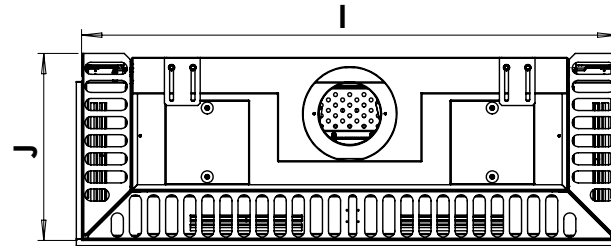

manufactured by  
**Element4 B.V.**

**Trisore 95 MK II GSB Planning Dimensions**  
11/2017

distributed by  
**EuropeanHome**

Letter	Inches	Millimeters
A	7 7/8	199
B	44 3/8	1127
C	16 5/8	422
D	34 9/16	878
E	44 5/16	1126
F	45 5/16	1151
G	9 5/16	236
H	30 3/4	781
I	44 7/16	1129
J	15 1/2	394
K	8 7/16	215
L	15 7/16	392

This information is for reference only. Please consult the Installation Manual for all details prior to making any design decisions.  
Conversions from millimeters are rounded to the nearest fraction. This DWG file is available at [www.europeanhome.com](http://www.europeanhome.com)