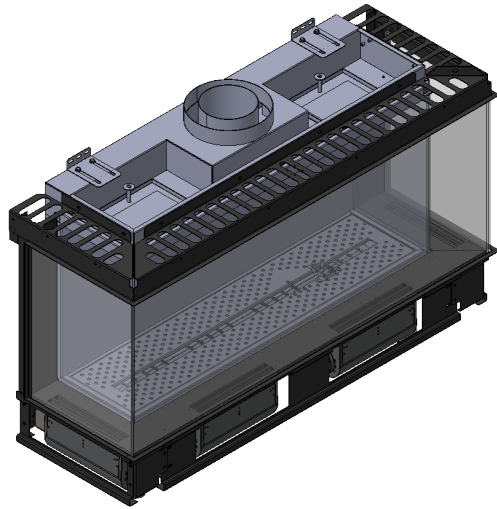

manufactured by  
**Element4 B.V.**

**Trisore 95 MK II GSB Planning Dimensions**  
11/2017

distributed by  
**EuropeanHome**

Letter	Inches	Millimeters
A	7 7/8	199
B	44 3/8	1127
C	16 5/8	422
D	34 9/16	878
E	44 5/16	1126
F	45 5/16	1151
G	9 5/16	236
H	30 3/4	781
I	44 7/16	1129
J	15 1/2	394
K	8 7/16	215
L	15 7/16	392