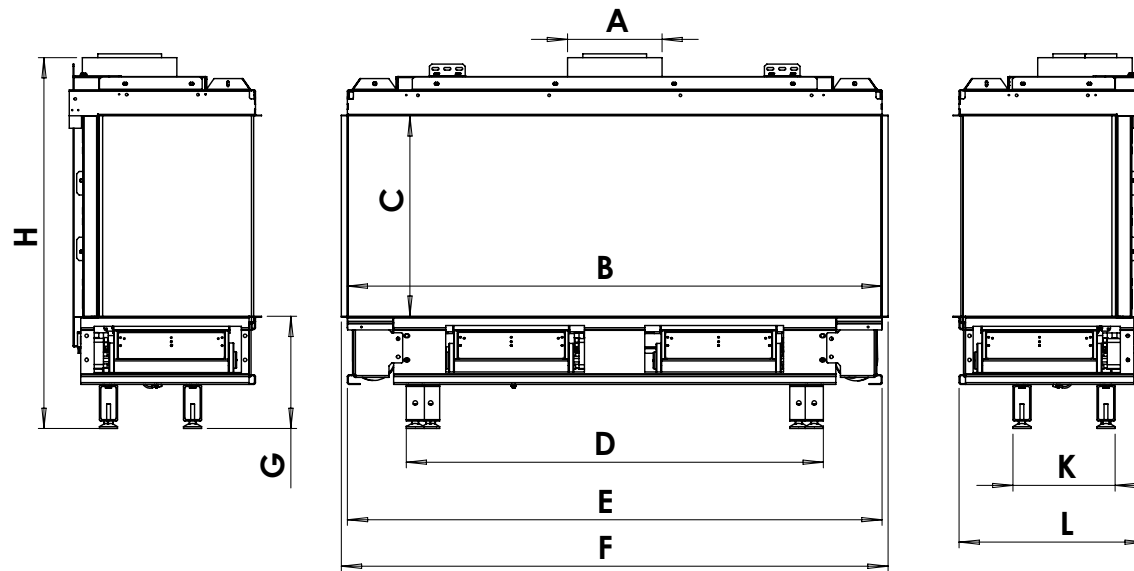

manufactured by  
**Element4 B.V.**

**Trisore 95 MK II GSB Planning Dimensions**  
11/2017

distributed by  
**EuropeanHome**

Letter	Inches	Millimeters
A	7 7/8	199
B	44 3/8	1127
C	16 5/8	422
D	34 9/16	878
E	44 5/16	1126
F	45 5/16	1151
G	9 5/16	236
H	30 3/4	781
I	44 7/16	1129
J	15 1/2	394
K	8 7/16	215
L	15 7/16	392

This information is for reference only. Please consult the Installation Manual for all details prior to making any design decisions.  
Conversions from millimeters are rounded to the nearest fraction. This DWG file is available at [www.europeanhome.com](http://www.europeanhome.com)