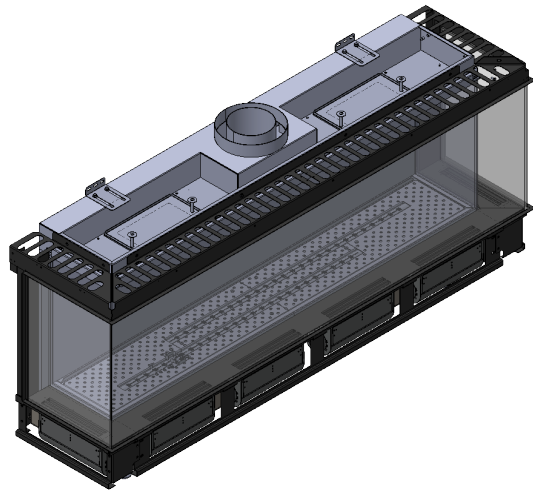

manufactured by  
**Element4 B.V.**

**Trisore140 MK II GSB Planning Dimensions**  
11/2017

distributed by  
**EuropeanHome**

Letter	Inches	Millimeters
A	7 7/8	199
B	62 7/8	1597
C	16 5/8	422
D	50 11/16	1288
E	62 13/16	1596
F	63 13/16	1621
G	9 5/16	236
H	30 3/4	781
I	62 15/16	1599
J	15 1/2	394
K	10 13/16	275
L	15 7/16	392

PDE4T140MKII-171010