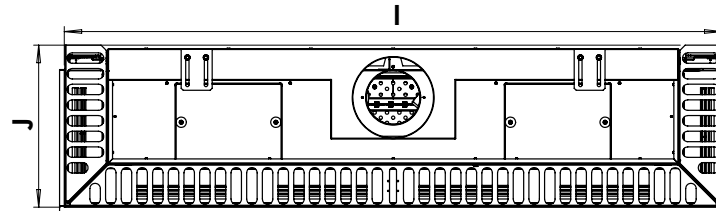

manufactured by  
**Element4 B.V.**

**Trisore140 MK II GSB Planning Dimensions**  
11/2017

distributed by  
**EuropeanHome**

Letter	Inches	Millimeters
A	7 7/8	199
B	62 7/8	1597
C	16 5/8	422
D	50 11/16	1288
E	62 13/16	1596
F	63 13/16	1621
G	9 5/16	236
H	30 3/4	781
I	62 15/16	1599
J	15 1/2	394
K	10 13/16	275
L	15 7/16	392

This information is for reference only. Please consult the Installation Manual for all details prior to making any design decisions.  
Conversions from millimeters are rounded to the nearest fraction. This DWG file is available at [www.europeanhome.com](http://www.europeanhome.com)