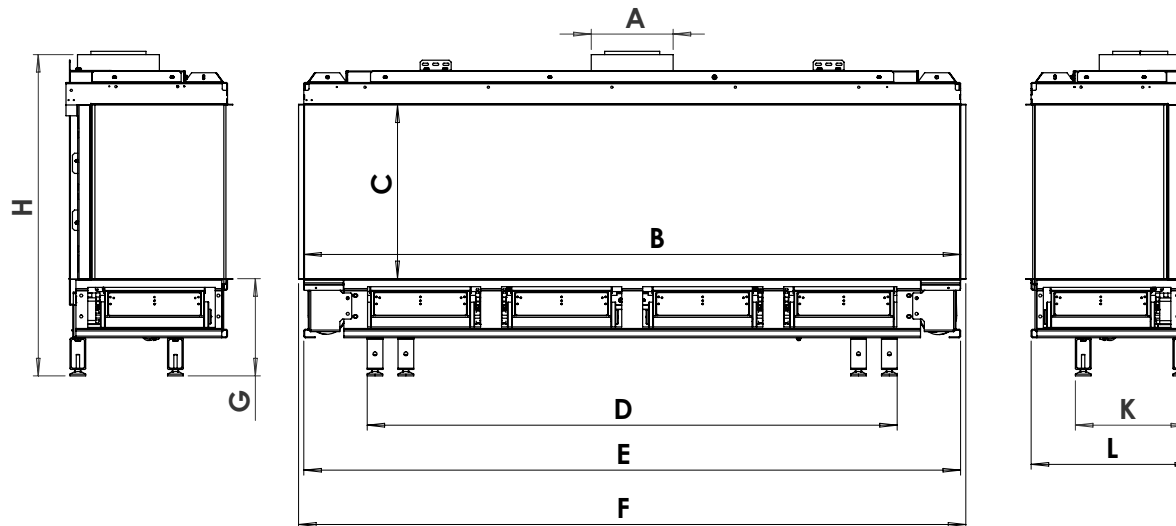

manufactured by  
**Element4 B.V.**

**Trisore140 MK II GSB Planning Dimensions**  
11/2017

distributed by  
**EuropeanHome**

Letter	Inches	Millimeters
A	7 7/8	199
B	62 7/8	1597
C	16 5/8	422
D	50 11/16	1288
E	62 13/16	1596
F	63 13/16	1621
G	9 5/16	236
H	30 3/4	781
I	62 15/16	1599
J	15 1/2	394
K	10 13/16	275
L	15 7/16	392

This information is for reference only. Please consult the Installation Manual for all details prior to making any design decisions.  
Conversions from millimeters are rounded to the nearest fraction. This DWG file is available at [www.europeanhome.com](http://www.europeanhome.com)