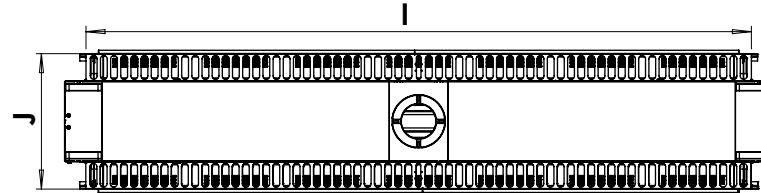

manufactured by
Element4 B.V.

Tenore 240 MK II GSB Planning Dimensions
11/2017

distributed by
EuropeanHome

Letter	Inches	Millimeters
A	7 7/8	199
B	94 3/8	2397
C	15	381
D	92 1/16	2338
E	100 1/8	2543
F	104 9/16	2656
G	9 3/16	233
H	45 3/8	1153
I	98 1/4	2496
J	20	508
K	12 5/16	312
L	21	533

This information is for reference only. Please consult the Installation Manual for all details prior to making any design decisions.
Conversions from millimeters are rounded to the nearest fraction. This DWG file is available at www.europeanhome.com