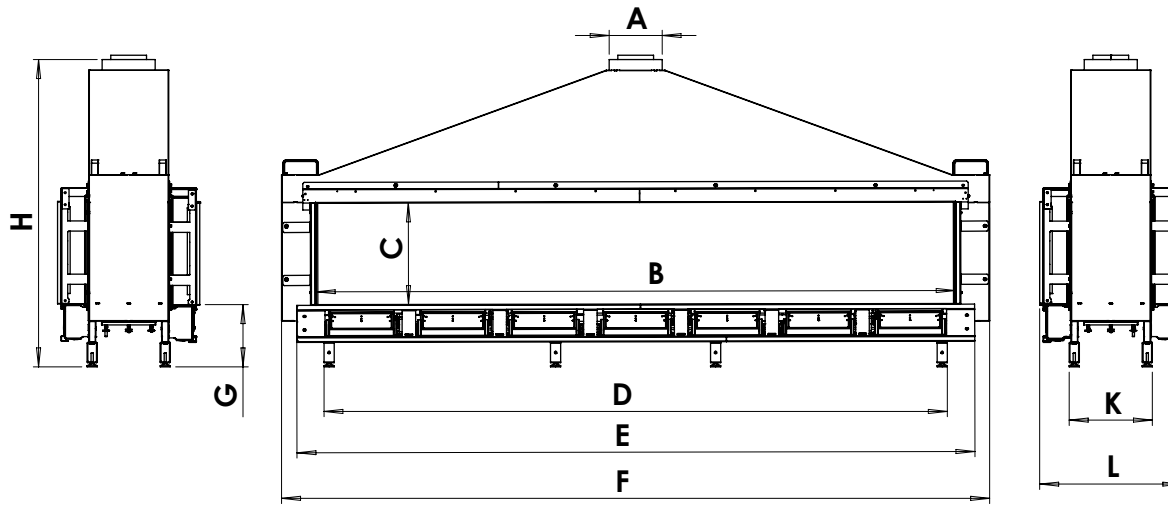

manufactured by
Element4 B.V.

Tenore 240 MK II GSB Planning Dimensions
11/2017

distributed by
EuropeanHome

Letter	Inches	Millimeters
A	7 7/8	199
B	94 3/8	2397
C	15	381
D	92 1/16	2338
E	100 1/8	2543
F	104 9/16	2656
G	9 3/16	233
H	45 3/8	1153
I	98 1/4	2496
J	20	508
K	12 5/16	312
L	21	533

This information is for reference only. Please consult the Installation Manual for all details prior to making any design decisions.
Conversions from millimeters are rounded to the nearest fraction. This DWG file is available at www.europeanhome.com

PDE4T240MKII-171010