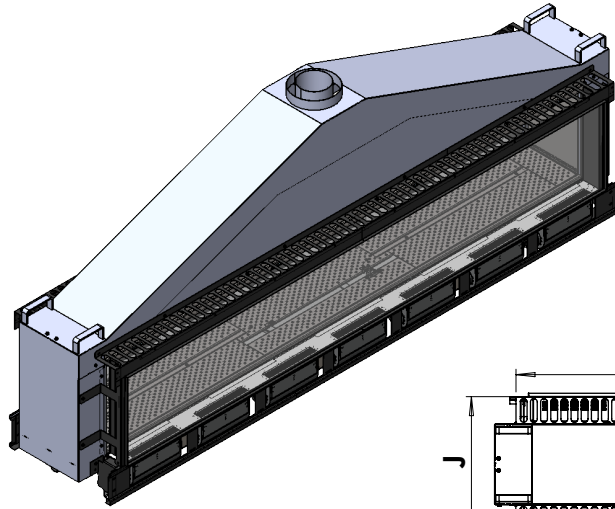

manufactured by
Element4 B.V.

Tenore 240 MK II GSB Planning Dimensions
11/2017

distributed by
EuropeanHome

Letter	Inches	Millimeters
A	7 7/8	199
B	94 3/8	2397
C	15	381
D	92 1/16	2338
E	100 1/8	2543
F	104 9/16	2656
G	9 3/16	233
H	45 3/8	1153
I	98 1/4	2496
J	20	508
K	12 5/16	312
L	21	533