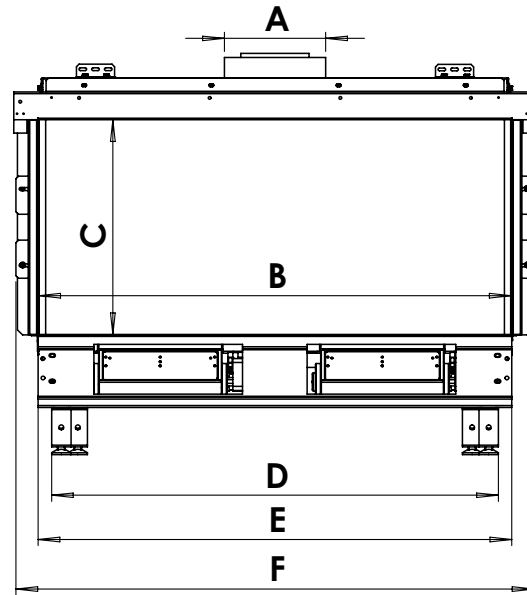

manufactured by
Element4 B.V.

Modore 95 MKII GSB Planning Dimensions
11/2017

distributed by
EuropeanHome

Letter	Inches	Millimeters
A	7 ⁷ / ₈	199
B	36 ⁹ / ₁₆	928
C	16 ⁵ / ₈	422
D	34 ⁹ / ₁₆	878
E	36 ⁵ / ₈	931
F	40 ¹ / ₁₆	1018
G	9 ⁵ / ₁₆	236
H	30 ³ / ₄	781
I	40 ⁷ / ₁₆	1027
J	15 ¹ / ₈	384
K	8 ⁷ / ₁₆	215
L	15 ⁵ / ₈	397

This information is for reference only. Please consult the Installation Manual for all details prior to making any design decisions.
Conversions from millimeters are rounded to the nearest fraction. This DWG file is available at www.europeanhome.com