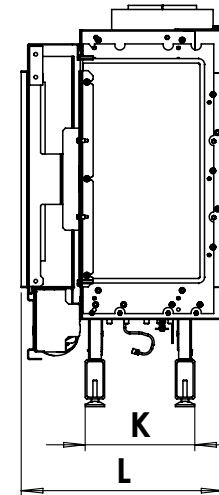

manufactured by
Element4 B.V.

Modore 95 MKII GSB Planning Dimensions
11/2017

distributed by
EuropeanHome

Letter	Inches	Millimeters
A	7 ⁷ / ₈	199
B	36 ⁹ / ₁₆	928
C	16 ⁵ / ₈	422
D	34 ⁹ / ₁₆	878
E	36 ⁵ / ₈	931
F	40 ¹ / ₁₆	1018
G	9 ⁵ / ₁₆	236
H	30 ³ / ₄	781
I	40 ⁷ / ₁₆	1027
J	15 ¹ / ₈	384
K	8 ⁷ / ₁₆	215
L	15 ⁵ / ₈	397

This information is for reference only. Please consult the Installation Manual for all details prior to making any design decisions.
Conversions from millimeters are rounded to the nearest fraction. This DWG file is available at www.europeanhome.com