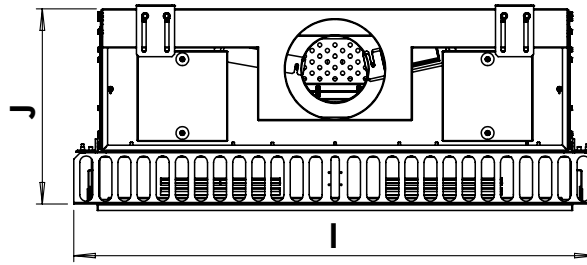

manufactured by
Element4 B.V.

Modore 95 MKII GSB Planning Dimensions
11/2017

distributed by
EuropeanHome

Letter	Inches	Millimeters
A	7 ⁷ / ₈	199
B	36 ⁹ / ₁₆	928
C	16 ⁵ / ₈	422
D	34 ⁹ / ₁₆	878
E	36 ⁵ / ₈	931
F	40 ¹ / ₁₆	1018
G	9 ⁵ / ₁₆	236
H	30 ³ / ₄	781
I	40 ⁷ / ₁₆	1027
J	15 ¹ / ₈	384
K	8 ⁷ / ₁₆	215
L	15 ⁵ / ₈	397

This information is for reference only. Please consult the Installation Manual for all details prior to making any design decisions.
Conversions from millimeters are rounded to the nearest fraction. This DWG file is available at www.europeanhome.com