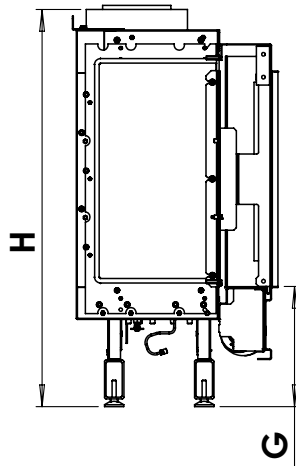

manufactured by
Element4 B.V.

Modore 95 MKII GSB Planning Dimensions
11/2017

distributed by
EuropeanHome

Letter	Inches	Millimeters
A	7 ⁷ / ₈	199
B	36 ⁹ / ₁₆	928
C	16 ⁵ / ₈	422
D	34 ⁹ / ₁₆	878
E	36 ⁵ / ₈	931
F	40 ¹ / ₁₆	1018
G	9 ⁵ / ₁₆	236
H	30 ³ / ₄	781
I	40 ⁷ / ₁₆	1027
J	15 ¹ / ₈	384
K	8 ⁷ / ₁₆	215
L	15 ⁵ / ₈	397

This information is for reference only. Please consult the Installation Manual for all details prior to making any design decisions.
Conversions from millimeters are rounded to the nearest fraction. This DWG file is available at www.europeanhome.com