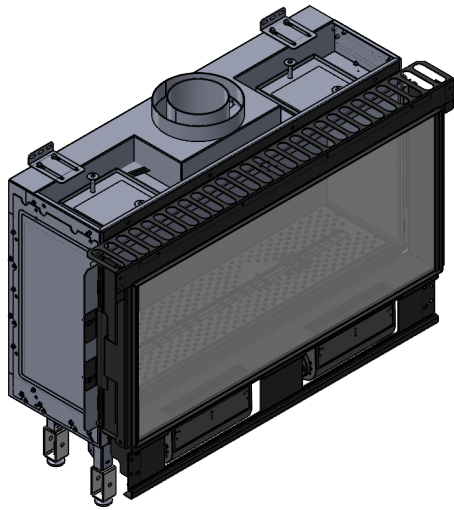

manufactured by
Element4 B.V.

Modore 95 MKII GSB Planning Dimensions
11/2017

distributed by
EuropeanHome

Letter	Inches	Millimeters
A	7 ⁷ / ₈	199
B	36 ⁹ / ₁₆	928
C	16 ⁵ / ₈	422
D	34 ⁹ / ₁₆	878
E	36 ⁵ / ₈	931
F	40 ¹ / ₁₆	1018
G	9 ⁵ / ₁₆	236
H	30 ³ / ₄	781
I	40 ⁷ / ₁₆	1027
J	15 ¹ / ₈	384
K	8 ⁷ / ₁₆	215
L	15 ⁵ / ₈	397