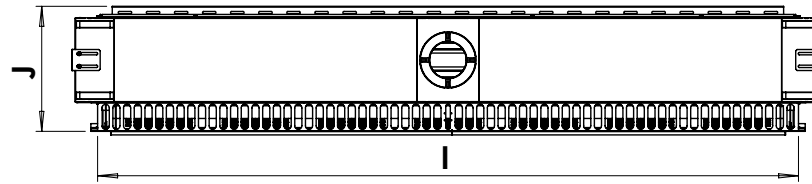

manufactured by
Element4 B.V.

Modore 240 MK II GSB Planning Dimensions
11/2017

distributed by
EuropeanHome

Letter	Inches	Millimeters
A	7 ⁷ / ₈	199
B	94 ³ / ₈	2397
C	15	381
D	92 ¹ / ₁₆	2338
E	100 ¹ / ₈	2543
F	104 ⁹ / ₁₆	2656
G	9 ³ / ₈	238
H	45 ³ / ₈	1153
I	98 ¹ / ₄	2496
J	17 ¹ / ₂	445
K	12 ⁵ / ₁₆	313
L	18	458

This information is for reference only. Please consult the Installation Manual for all details prior to making any design decisions.
Conversions from millimeters are rounded to the nearest fraction. This DWG file is available at www.europeanhome.com