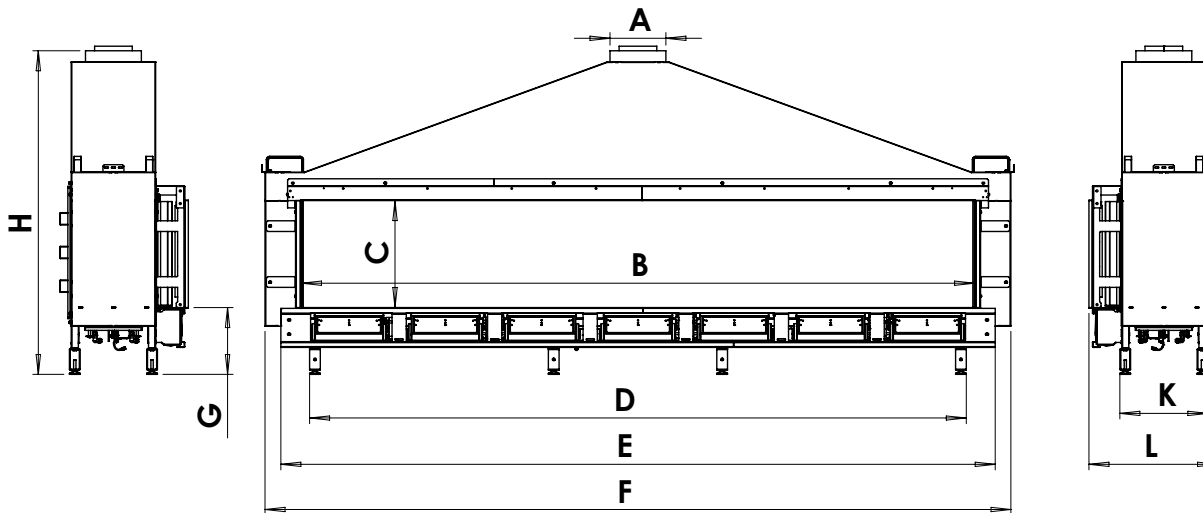

manufactured by
Element4 B.V.

Modore 240 MK II GSB Planning Dimensions
11/2017

distributed by
EuropeanHome

Letter	Inches	Millimeters
A	7 ⁷ / ₈	199
B	94 ³ / ₈	2397
C	15	381
D	92 ¹ / ₁₆	2338
E	100 ¹ / ₈	2543
F	104 ⁹ / ₁₆	2656
G	9 ³ / ₈	238
H	45 ³ / ₈	1153
I	98 ¹ / ₄	2496
J	17 ¹ / ₂	445
K	12 ⁵ / ₁₆	313
L	18	458

This information is for reference only. Please consult the Installation Manual for all details prior to making any design decisions.
Conversions from millimeters are rounded to the nearest fraction. This DWG file is available at www.europeanhome.com