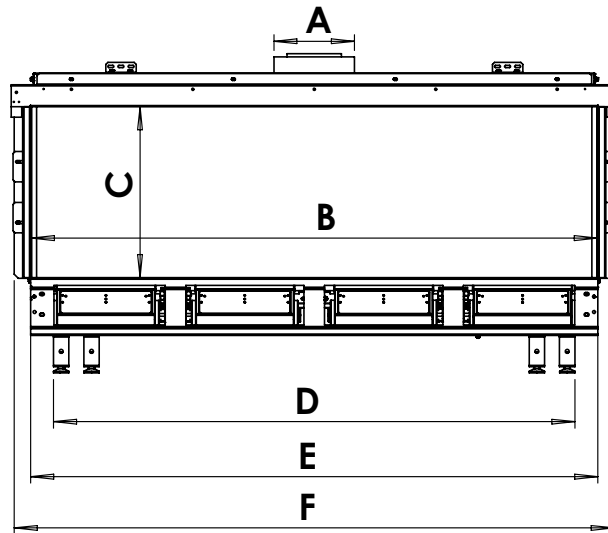

manufactured by
Element4 B.V.

Modore 140 MKII GSB Planning Dimensions
11/2017

distributed by
EuropeanHome

Letter	Inches	Millimeters
A	7 7/8	199
B	55 1/16	1398
C	16 5/8	422
D	50 11/16	1288
E	55 3/16	1401
F	58 3/8	1482
G	9 1/4	236
H	30 3/4	781
I	58 15/16	1497
J	15 1/8	384
K	10 13/16	275
L	15 5/8	397

This information is for reference only. Please consult the Installation Manual for all details prior to making any design decisions.
Conversions from millimeters are rounded to the nearest fraction. This DWG file is available at www.europeanhome.com