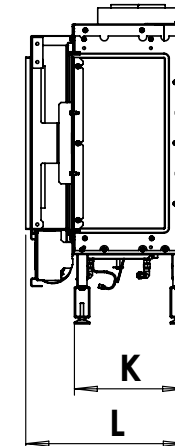

manufactured by
Element4 B.V.

Modore 140 MKII GSB Planning Dimensions
11/2017

distributed by
EuropeanHome

Letter	Inches	Millimeters
A	7 7/8	199
B	55 1/16	1398
C	16 5/8	422
D	50 11/16	1288
E	55 3/16	1401
F	58 3/8	1482
G	9 1/4	236
H	30 3/4	781
I	58 15/16	1497
J	15 1/8	384
K	10 13/16	275
L	15 5/8	397

This information is for reference only. Please consult the Installation Manual for all details prior to making any design decisions.
Conversions from millimeters are rounded to the nearest fraction. This DWG file is available at www.europeanhome.com