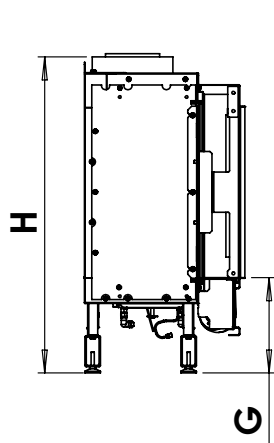

manufactured by
Element4 B.V.

Modore 140 MKII GSB Planning Dimensions
11/2017

distributed by
EuropeanHome

Letter	Inches	Millimeters
A	7 7/8	199
B	55 1/16	1398
C	16 5/8	422
D	50 11/16	1288
E	55 3/16	1401
F	58 3/8	1482
G	9 1/4	236
H	30 3/4	781
I	58 15/16	1497
J	15 1/8	384
K	10 13/16	275
L	15 5/8	397

This information is for reference only. Please consult the Installation Manual for all details prior to making any design decisions.
Conversions from millimeters are rounded to the nearest fraction. This DWG file is available at www.europeanhome.com