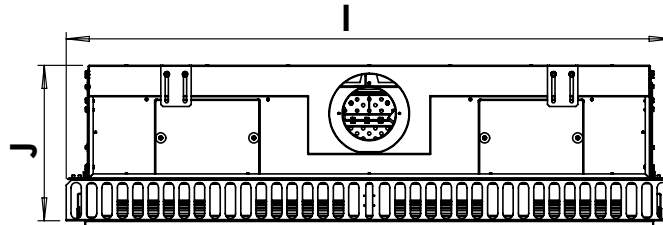

manufactured by
Element4 B.V.

Modore 140 MKII GSB Planning Dimensions
11/2017

distributed by
EuropeanHome

Letter	Inches	Millimeters
A	7 7/8	199
B	55 1/16	1398
C	16 5/8	422
D	50 11/16	1288
E	55 3/16	1401
F	58 3/8	1482
G	9 1/4	236
H	30 3/4	781
I	58 15/16	1497
J	15 1/8	384
K	10 13/16	275
L	15 5/8	397

This information is for reference only. Please consult the Installation Manual for all details prior to making any design decisions.
Conversions from millimeters are rounded to the nearest fraction. This DWG file is available at www.europeanhome.com