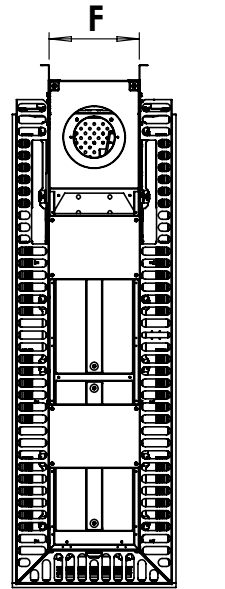

manufactured by
Element4 B.V.

Lucius 140 Room Divider MK II GSB Planning Dimensions
11/2017

distributed by
EuropeanHome

Letter	Inches	Millimeters
A	16 ¾	425
B	58 7/16	1484
C	19 9/16	497
D	7 7/8	199
E	19 7/16	493
F	11 5/16	288
G	35 3/8	899
H	63	1601
I	37 ½	953
J	½	13
K	9 3/16	234

This information is for reference only. Please consult the Installation Manual for all details prior to making any design decisions.
Conversions from millimeters are rounded to the nearest fraction. This DWG file is available at www.europeanhome.com