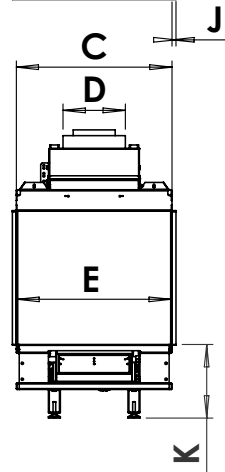

manufactured by
Element4 B.V.

Lucius 140 Room Divider MK II GSB Planning Dimensions
11/2017

distributed by
EuropeanHome

Letter	Inches	Millimeters
A	16 ¾	425
B	58 7/16	1484
C	19 9/16	497
D	7 7/8	199
E	19 7/16	493
F	11 5/16	288
G	35 3/8	899
H	63	1601
I	37 ½	953
J	½	13
K	9 3/16	234

This information is for reference only. Please consult the Installation Manual for all details prior to making any design decisions.
Conversions from millimeters are rounded to the nearest fraction. This DWG file is available at www.europeanhome.com