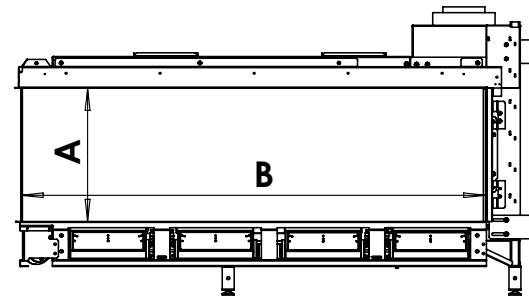

manufactured by
Element4 B.V.

Lucius 140 Room Divider MK II GSB Planning Dimensions
11/2017

distributed by
EuropeanHome

Letter	Inches	Millimeters
A	16 ¾	425
B	58 7/16	1484
C	19 9/16	497
D	7 7/8	199
E	19 7/16	493
F	11 5/16	288
G	35 3/8	899
H	63	1601
I	37 ½	953
J	½	13
K	9 3/16	234

This information is for reference only. Please consult the Installation Manual for all details prior to making any design decisions.
Conversions from millimeters are rounded to the nearest fraction. This DWG file is available at www.europeanhome.com