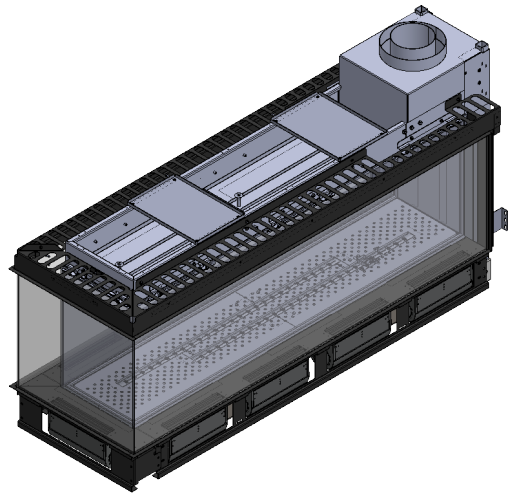

manufactured by
Element4 B.V.

Lucius 140 Room Divider MK II GSB Planning Dimensions
11/2017

distributed by
EuropeanHome

Letter	Inches	Millimeters
A	16 ¾	425
B	58 7/16	1484
C	19 9/16	497
D	7 7/8	199
E	19 7/16	493
F	11 5/16	288
G	35 3/8	899
H	63	1601
I	37 ½	953
J	½	13
K	9 3/16	234

PDE4L140RDMKII-170803