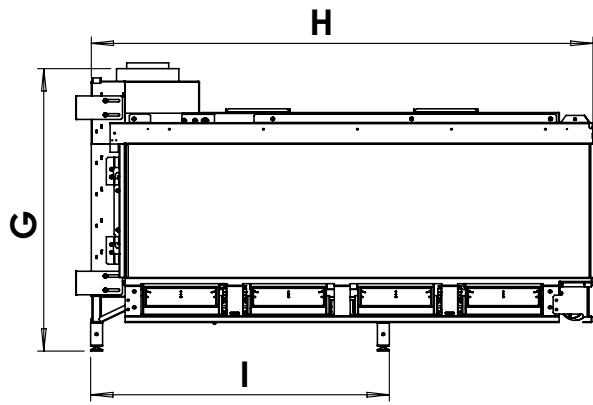

manufactured by
Element4 B.V.

Lucius 140 Room Divider MK II GSB Planning Dimensions
11/2017

distributed by
EuropeanHome

Letter	Inches	Millimeters
A	16 ¾	425
B	58 7/16	1484
C	19 9/16	497
D	7 7/8	199
E	19 7/16	493
F	11 5/16	288
G	35 3/8	899
H	63	1601
I	37 ½	953
J	½	13
K	9 3/16	234

This information is for reference only. Please consult the Installation Manual for all details prior to making any design decisions.
Conversions from millimeters are rounded to the nearest fraction. This DWG file is available at www.europeanhome.com