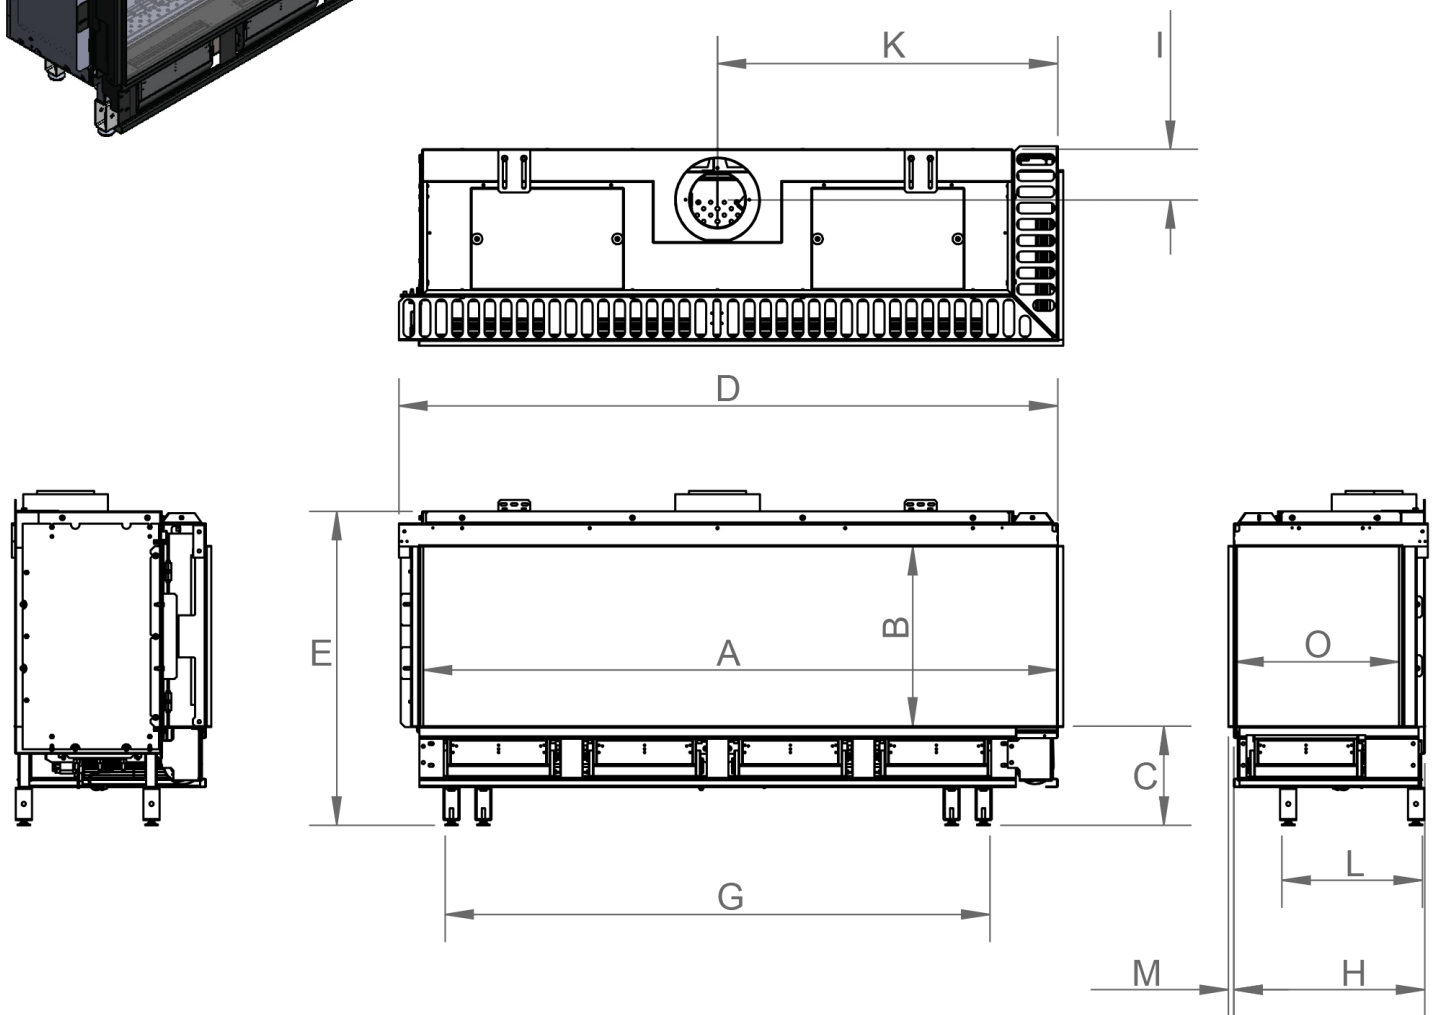

manufactured by
Element4 B.V.

Bidore 140 LC/RC GSB Cut Sheet

distributed by
EuropeanHome

02/2021

Bidore 140 RC shown
(Bidore 140 LC is a mirror image)

LETTERS	A	B	C	D	E	G	H	I	K	L	M	O
INCHES [MILLIMETERS]	58 ⁵ / ₈ " [1489]	16 ⁵ / ₈ " [422]	9 ³ / ₁₆ " [233]	61" [1549]	29" [737]	50 ³ / ₈ " [1280]	17 ⁵ / ₈ " [448]	4 ¹¹ / ₁₆ " [119]	31 ¹ / ₂ " [799]	13" [330]	¹ / ₂ " [13]	15 ³ / ₁₆ " [386]

This information is for reference only. Please consult the Installation Manual for all details prior to making any design decisions.
Conversions from millimeters are rounded to the nearest fraction. A DWG file is available at www.europeanhome.com