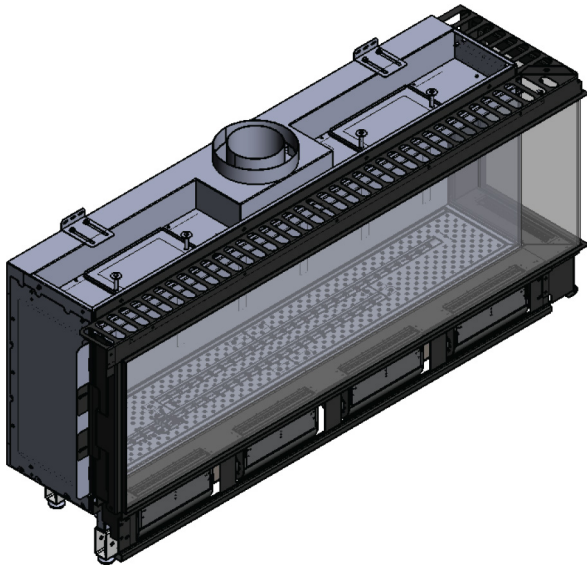

manufactured by
Element4 B.V.

Bidore 140 LC/RC GSB Cut Sheet

distributed by
EuropeanHome

02/2021

Bidore 140 RC shown
(Bidore 140 LC is a mirror image)

LETTERS	A	B	C	D	E	G	H	I	K	L	M	O
INCHES [MILLIMETERS]	58 ⁵ / ₈ " [1489]	16 ⁵ / ₈ " [422]	9 ³ / ₁₆ " [233]	61" [1549]	29" [737]	50 ³ / ₈ " [1280]	17 ⁵ / ₈ " [448]	4 ¹¹ / ₁₆ " [119]	31 ¹ / ₂ " [799]	13" [330]	¹ / ₂ " [13]	15 ³ / ₁₆ " [386]