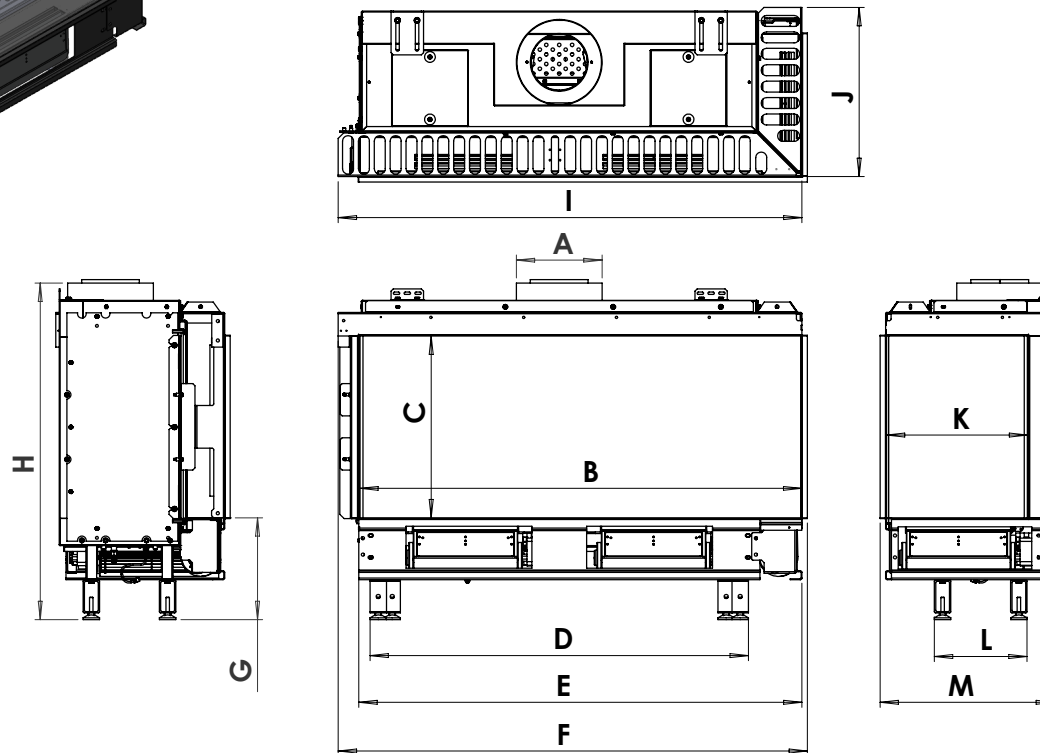

manufactured by
Element4 B.V.

Bidore 95 RC MK II GSB Planning Dimensions
11/2017

distributed by
EuropeanHome

Letter	Inches	Millimeters
A	7 ⁷ / ₈	199
B	40 ³ / ₈	1025
C	16 ⁵ / ₈	422
D	34 ⁹ / ₁₆	878
E	40 ¹ / ₂	1028
F	42 ⁷ / ₈	1089
G	9 ⁵ / ₁₆	236
H	30 ³ / ₄	781
I	42 ³ / ₈	1076
J	15 ⁷ / ₁₆	392
K	12 ¹⁵ / ₁₆	328
L	8 ⁷ / ₁₆	215
M	15 ¹⁵ / ₁₆	405

This information is for reference only. Please consult the Installation Manual for all details prior to making any design decisions.
Conversions from millimeters are rounded to the nearest fraction. This DWG file is available at www.europeanhome.com