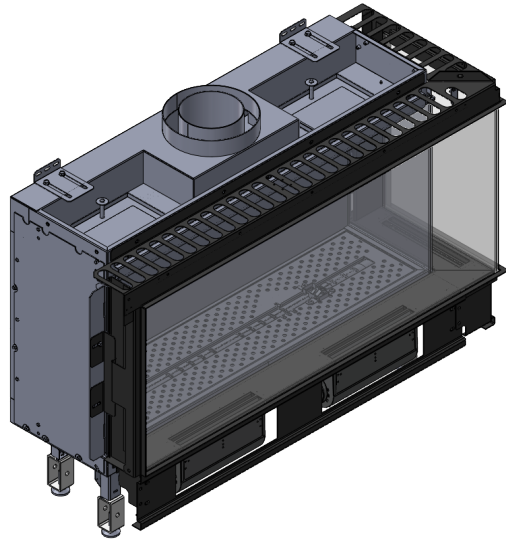

manufactured by
Element4 B.V.

Bidore 95 RC MK II GSB Planning Dimensions
11/2017

distributed by
EuropeanHome

Letter	Inches	Millimeters
A	7 ⁷ / ₈	199
B	40 ³ / ₈	1025
C	16 ⁵ / ₈	422
D	34 ⁹ / ₁₆	878
E	40 ¹ / ₂	1028
F	42 ⁷ / ₈	1089
G	9 ⁵ / ₁₆	236
H	30 ³ / ₄	781
I	42 ³ / ₈	1076
J	15 ⁷ / ₁₆	392
K	12 ¹⁵ / ₁₆	328
L	8 ⁷ / ₁₆	215
M	15 ¹⁵ / ₁₆	405