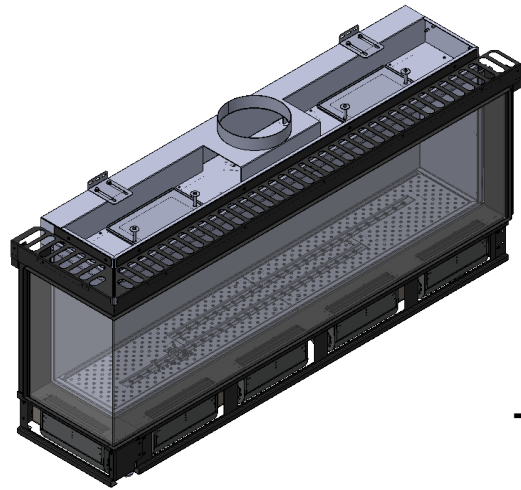

manufactured by
Element4 B.V.

Bidore 140 LC MK II GSB Planning Dimensions
11/2017

distributed by
EuropeanHome

Letter	Inches	Millimeters
A	7 7/8	199
B	58 7/8	1495
C	16 5/8	422
D	50 11/16	1288
E	59	1498
F	61 3/8	1559
G	9 5/16	236
H	30 3/4	781
I	60 7/8	1546
J	15 7/16	392
K	12 15/16	328
L	10 13/16	275
M	15 15/16	405

PDE4B140MKII-170807