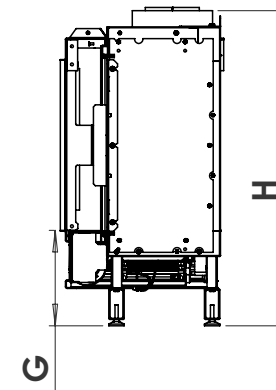

manufactured by
Element4 B.V.

Bidore 140 LC MK II GSB Planning Dimensions
11/2017

distributed by
EuropeanHome

Letter	Inches	Millimeters
A	7 7/8	199
B	58 7/8	1495
C	16 5/8	422
D	50 11/16	1288
E	59	1498
F	61 3/8	1559
G	9 5/16	236
H	30 3/4	781
I	60 7/8	1546
J	15 7/16	392
K	12 15/16	328
L	10 13/16	275
M	15 15/16	405

This information is for reference only. Please consult the Installation Manual for all details prior to making any design decisions.
Conversions from millimeters are rounded to the nearest fraction. This DWG file is available at www.europeanhome.com