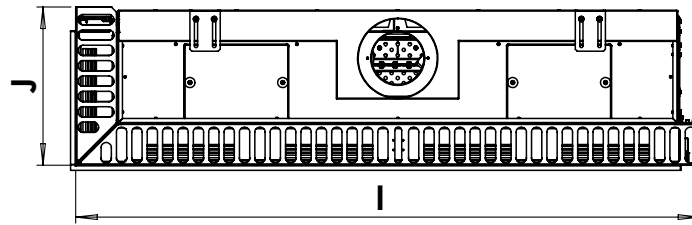

manufactured by
Element4 B.V.

Bidore 140 LC MK II GSB Planning Dimensions
11/2017

distributed by
EuropeanHome

Letter	Inches	Millimeters
A	7 7/8	199
B	58 7/8	1495
C	16 5/8	422
D	50 11/16	1288
E	59	1498
F	61 3/8	1559
G	9 5/16	236
H	30 3/4	781
I	60 7/8	1546
J	15 7/16	392
K	12 15/16	328
L	10 13/16	275
M	15 15/16	405

This information is for reference only. Please consult the Installation Manual for all details prior to making any design decisions.
Conversions from millimeters are rounded to the nearest fraction. This DWG file is available at www.europeanhome.com