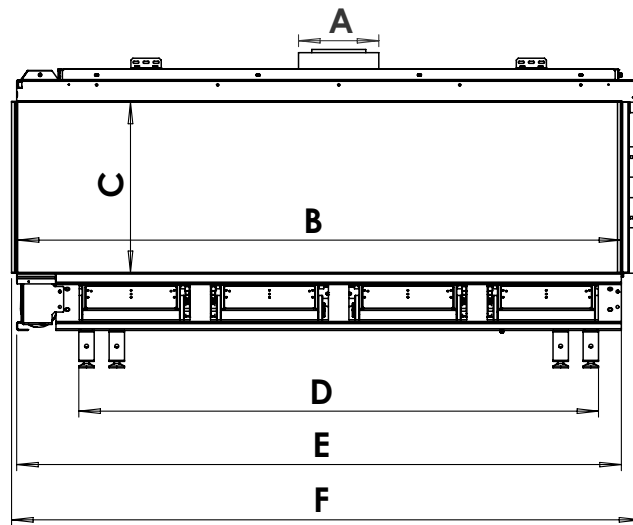

manufactured by
Element4 B.V.

Bidore 140 LC MK II GSB Planning Dimensions
11/2017

distributed by
EuropeanHome

Letter	Inches	Millimeters
A	7 7/8	199
B	58 7/8	1495
C	16 5/8	422
D	50 11/16	1288
E	59	1498
F	61 3/8	1559
G	9 5/16	236
H	30 3/4	781
I	60 7/8	1546
J	15 7/16	392
K	12 15/16	328
L	10 13/16	275
M	15 15/16	405

This information is for reference only. Please consult the Installation Manual for all details prior to making any design decisions.
Conversions from millimeters are rounded to the nearest fraction. This DWG file is available at www.europeanhome.com