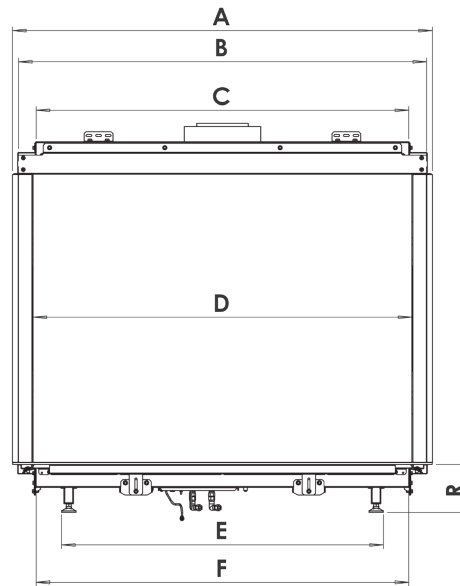

manufactured by
Element4 B.V.

Trisore 100H MK II Planning Dimensions
7/2018

distributed by
EuropeanHome

Letter	Inches	Millimeters
A	42 3/4	1086
B	42 1/2	1080
C	38 3/8	975
D	38 7/8	987
E	44 13/16	1138
F	50 11/16	1287
G	16 9/16	421
H	42 3/4	1086
I	13 7/8	352
J	28 1/8	714
K	27 9/16	700
L	12 13/16	325
M	4 11/16	119
N	8 15/16	227
O	16 11/16	424
P	12 13/16	325
Q	2 1/8	54
R	6 9/16	167
S	3/8	10

This information is for reference only. Please consult the Installation Manual for all details prior to making any design decisions.
Conversions from millimeters are rounded to the nearest fraction. This DWG file is available at www.europeanhome.com