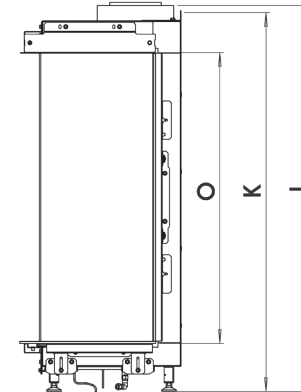

manufactured by
Element4 B.V.

Trisore 100H MK II Planning Dimensions
7/2018

distributed by
EuropeanHome

Letter	Inches	Millimeters
A	42 3/4	1086
B	42 1/2	1080
C	38 3/8	975
D	38 7/8	987
E	44 13/16	1138
F	50 11/16	1287
G	16 9/16	421
H	42 3/4	1086
I	13 7/8	352
J	28 1/8	714
K	27 9/16	700
L	12 13/16	325
M	4 11/16	119
N	8 15/16	227
O	16 11/16	424
P	12 13/16	325
Q	2 1/8	54
R	6 9/16	167
S	3/8	10

This information is for reference only. Please consult the Installation Manual for all details prior to making any design decisions.
Conversions from millimeters are rounded to the nearest fraction. This DWG file is available at www.europeanhome.com