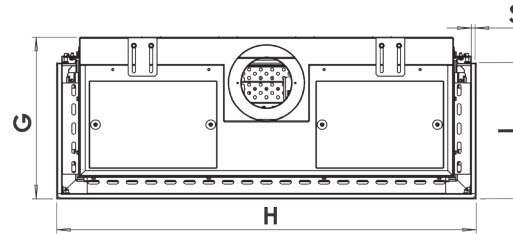

manufactured by
Element4 B.V.

Trisore 100H MK II Planning Dimensions
7/2018

distributed by
EuropeanHome

Letter	Inches	Millimeters
A	42 3/4	1086
B	42 1/2	1080
C	38 3/8	975
D	38 7/8	987
E	44 13/16	1138
F	50 11/16	1287
G	16 9/16	421
H	42 3/4	1086
I	13 7/8	352
J	28 1/8	714
K	27 9/16	700
L	12 13/16	325
M	4 11/16	119
N	8 15/16	227
O	16 11/16	424
P	12 13/16	325
Q	2 1/8	54
R	6 9/16	167
S	3/8	10

This information is for reference only. Please consult the Installation Manual for all details prior to making any design decisions.
Conversions from millimeters are rounded to the nearest fraction. This DWG file is available at www.europeanhome.com