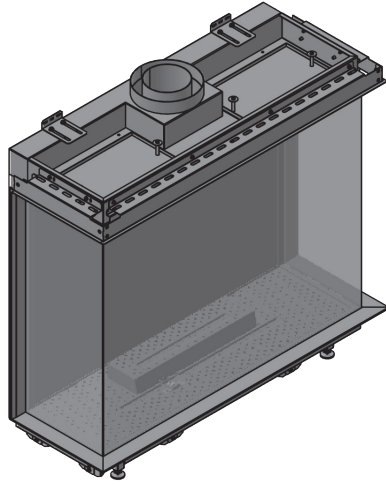

manufactured by
Element4 B.V.

Trisore 100H MK II Planning Dimensions
7/2018

distributed by
EuropeanHome

Letter	Inches	Millimeters
A	42 3/4	1086
B	42 1/2	1080
C	38 3/8	975
D	38 7/8	987
E	44 13/16	1138
F	50 11/16	1287
G	16 9/16	421
H	42 3/4	1086
I	13 7/8	352
J	28 1/8	714
K	27 9/16	700
L	12 13/16	325
M	4 11/16	119
N	8 15/16	227
O	16 11/16	424
P	12 13/16	325
Q	2 1/8	54
R	6 9/16	167
S	3/8	10