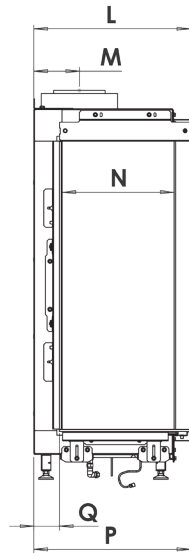

manufactured by
Element4 B.V.

Trisore 100H MK II Planning Dimensions
7/2018

distributed by
EuropeanHome

Letter	Inches	Millimeters
A	42 3/4	1086
B	42 1/2	1080
C	38 3/8	975
D	38 7/8	987
E	44 13/16	1138
F	50 11/16	1287
G	16 9/16	421
H	42 3/4	1086
I	13 7/8	352
J	28 1/8	714
K	27 9/16	700
L	12 13/16	325
M	4 11/16	119
N	8 15/16	227
O	16 11/16	424
P	12 13/16	325
Q	2 1/8	54
R	6 9/16	167
S	3/8	10

This information is for reference only. Please consult the Installation Manual for all details prior to making any design decisions.
Conversions from millimeters are rounded to the nearest fraction. This DWG file is available at www.europeanhome.com