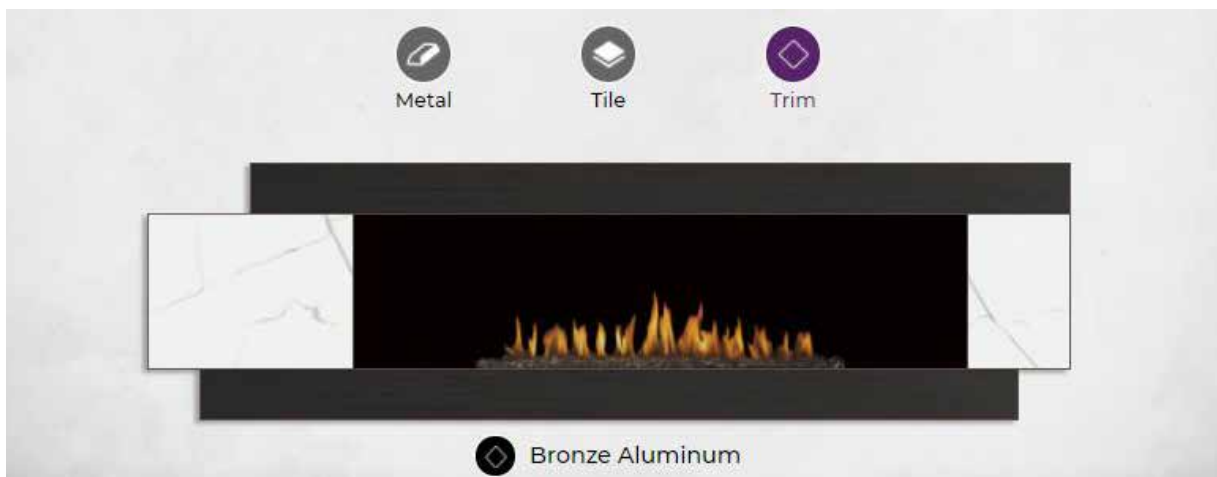

J Series Corner Style outdoor fireplace: created with a thick gage of stainless steel and vent free flexibility.

New Interiors for Element4 Fireplaces

In keeping on the forefront of design and style, we now offer two new types of interior panels for Element4 fireplaces. These panels offer a refreshing change from the typical black fireplace interiors that have been around for years. Break out of the norm and go industrial with stylish Concrete Style, or create a twist on traditional with Rustic Brick.

Concrete Style

Available for all Element4 models.*

Rustic Brick

Available for 75H and 100H models.

**Not available for the Optica, Bioptica & 360.*

Digital Surround Builder

H Series customers who want to add an additional contemporary flare to their new fireplace will love our Digital Surround Builder. Try it out on the website today. Choose from premium quality materials such as patina finished metals and Italian tile and help your customers design their perfect surround.

Above: Scaffold surround featuring Satin Black metal, Bianco Marble finished tile and a Bronze Aluminum trim. You can find the Digital Surround builder on our website's [homepage](#).