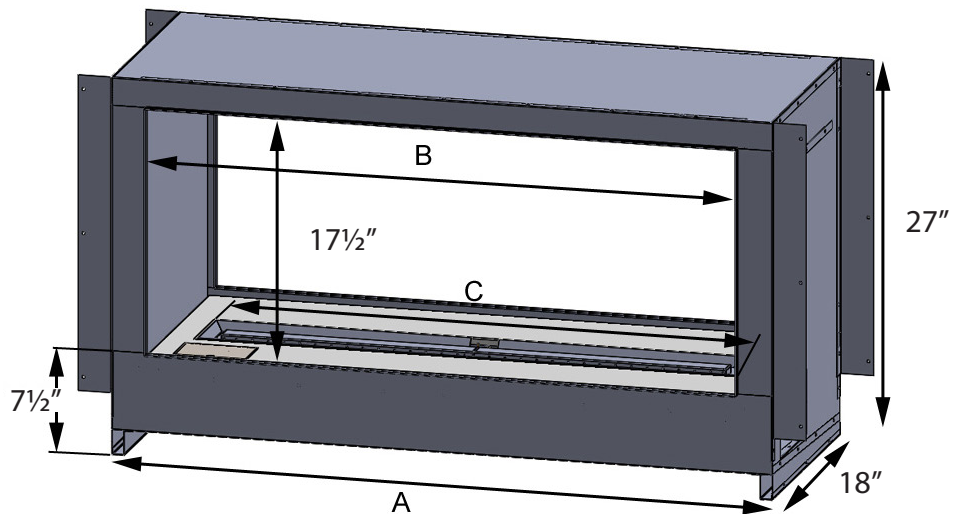

Dimension	J60
A	65 $\frac{1}{8}$ "
B	60"
C	49 $\frac{1}{4}$ "

Model J60
(single sided)

Dimension	J60-ST
A	65 $\frac{1}{8}$ "
B	60"
C	49 $\frac{1}{4}$ "

Model J60-ST
(see through)

**ROUGH OPENING DIMENSIONS**

Dimension	J60
A (Width)	65 ³ / ₈ "
B (Height)	27 ¹ / ₄ "
C (Depth)	18 ¹ / ₄ "

For the J60-ST please build framing to the unit.