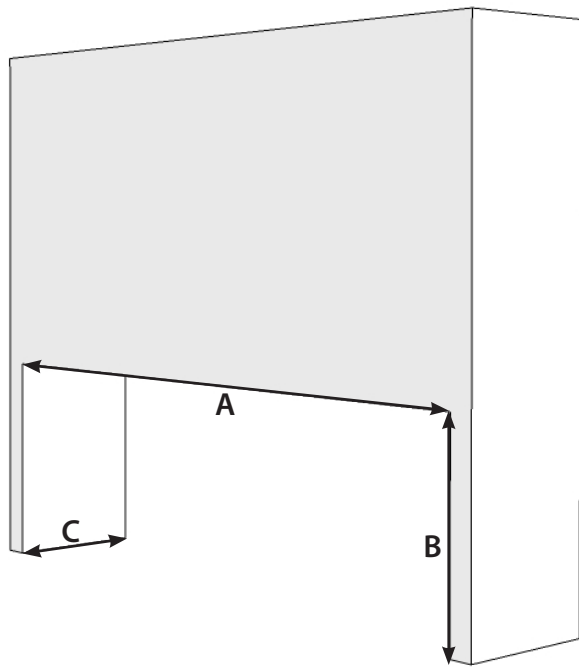

Dimension	J60
A	65 $\frac{1}{8}$ "
B	60"
C	49 $\frac{1}{4}$ "

Model J60
(single sided)

Dimension	J60-ST
A	65 $\frac{1}{8}$ "
B	60"
C	49 $\frac{1}{4}$ "

Model J60-ST
(see through)

**ROUGH OPENING DIMENSIONS**

Dimension	J60
A (Width)	65 ³ / ₈ "
B (Height)	27 ¹ / ₄ "
C (Depth)	18 ¹ / ₄ "

For the J60-ST please build framing to the unit.