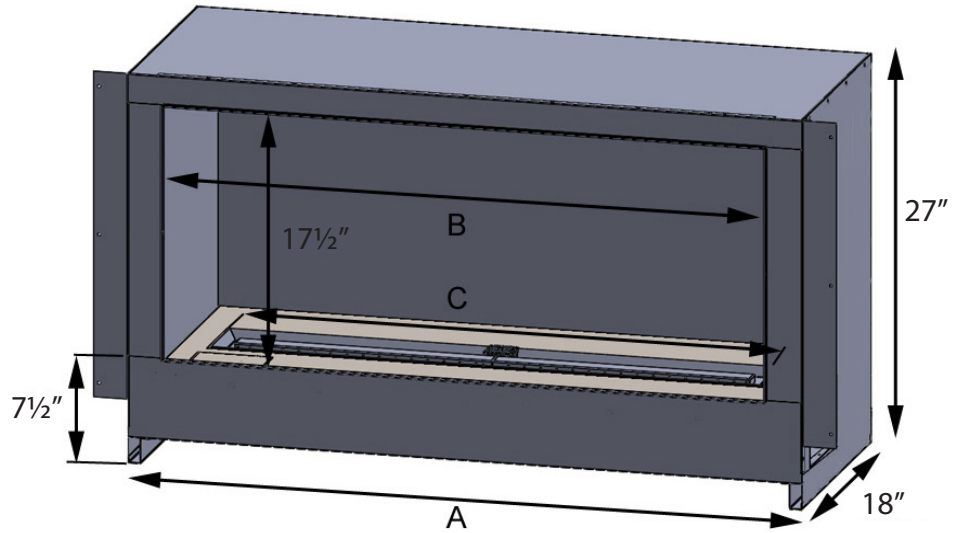

Dimension	J60
A	65 $\frac{1}{8}$ "
B	60"
C	49 $\frac{1}{4}$ "

Model J60
(single sided)

Dimension	J60-ST
A	65 $\frac{1}{8}$ "
B	60"
C	49 $\frac{1}{4}$ "

Model J60-ST
(see through)

**ROUGH OPENING DIMENSIONS**

Dimension	J60
A (Width)	65 ³ / ₈ "
B (Height)	27 ¹ / ₄ "
C (Depth)	18 ¹ / ₄ "

For the J60-ST please build framing to the unit.